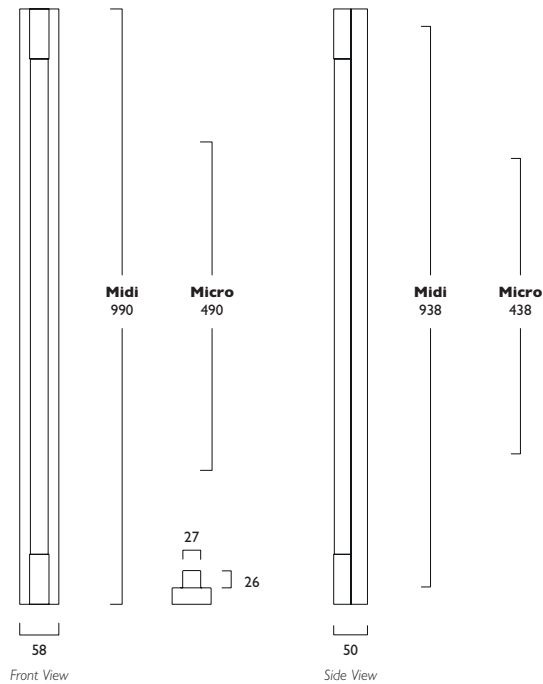

	CRI 80	2W	6W
<b>3 Warm White LED (3000K)</b>			
Lumen Output		320 lm	801 lm
LOR		0.93	0.94
CRI		80	80
Total Power		2.9W	7.3W
Power Factor		0.50	0.50
Running Current		0.03A	0.06A
Inrush Current		15.0A	15.0A
Efficacy		102 lm/W	103 lm/W
Emergency Output (BLF)		N/A	N/A
<b>4 Neutral White LED (4000K)</b>			
Lumen Output		338 lm	846 lm
LOR		0.93	0.94
CRI		80	80
Total Power		2.9W	7.3W
Power Factor		0.50	0.50
Running Current		0.03A	0.06A
Inrush Current		15.0A	15.0A
Efficacy		108 lm/W	108 lm/W
Emergency Output (BLF)		N/A	N/A

## Explora® Wall Light

☀ ☾ ☐ K 🔒 ▲

**LED CRI 80**

2W	LED	Micro	WL497	LED	02	4	485
6W	LED	Midi	WL498	LED	06	4	486

- Slim, contemporary LED Wall Light with Chrome trim feature
- Available in Midi and Micro sizes
- A choice of lumen outputs, delivering up to 846 lumens
- Efficacies up to 108 lm/W
- Life expectancy in excess of 35,000 hours (L70 B50)

### Photometrics

230V 50Hz	IP 20	Midi 938mm	Micro 438mm	Midi 1.9 kg	Micro 1.1 kg
--------------	----------	---------------	----------------	----------------	-----------------

- A** Integral Driver
- J** Switch Dim
- S** DALI Dim
- 3** Warm (3000K)    **4** Neutral (4000K)
- 4** Polished Chrome