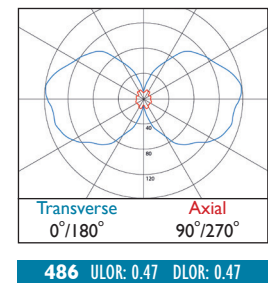

	CRI 80	2W	6W
<b>3 Warm White LED (3000K)</b>			
Lumen Output		320 lm	801 lm
LOR		0.93	0.94
CRI		80	80
Total Power		2.9W	7.3W
Power Factor		0.50	0.50
Running Current		0.03A	0.06A
Inrush Current		15.0A	15.0A
Efficacy		102 lm/W	103 lm/W
Emergency Output (BLF)		N/A	N/A
<b>4 Neutral White LED (4000K)</b>			
Lumen Output		338 lm	846 lm
LOR		0.93	0.94
CRI		80	80
Total Power		2.9W	7.3W
Power Factor		0.50	0.50
Running Current		0.03A	0.06A
Inrush Current		15.0A	15.0A
Efficacy		108 lm/W	108 lm/W
Emergency Output (BLF)		N/A	N/A

## Explora® Wall Light

☀ ☾ ☐ K 🔒 ▲

**LED CRI 80**

2W	LED	Micro	WL497	LED	02	4	485
6W	LED	Midi	WL498	LED	06	4	486

- Slim, contemporary LED Wall Light with Chrome trim feature
- Available in Midi and Micro sizes
- A choice of lumen outputs, delivering up to 846 lumens
- Efficacies up to 108 lm/W
- Life expectancy in excess of 35,000 hours (L70 B50)

### Photometrics

230V 50Hz	IP 20	Midi 938mm	Micro 438mm	Midi 1.9 kg	Micro 1.1 kg
--------------	----------	---------------	----------------	----------------	-----------------

- A** Integral Driver
- J** Switch Dim
- S** DALI Dim
- 3** Warm (3000K)    **4** Neutral (4000K)
- 4** Polished Chrome