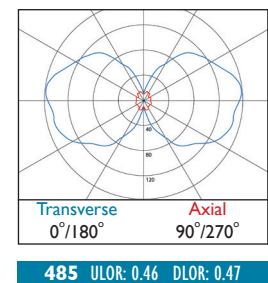

	CRI 80	2W	6W
<b>3 Warm White LED (3000K)</b>			
Lumen Output		320 lm	801 lm
LOR		0.93	0.94
CRI		80	80
Total Power		2.9W	7.3W
Power Factor		0.50	0.50
Running Current		0.03A	0.06A
Inrush Current		15.0A	15.0A
Efficacy		102 lm/W	103 lm/W
Emergency Output (BLF)		N/A	N/A
<b>4 Neutral White LED (4000K)</b>			
Lumen Output		338 lm	846 lm
LOR		0.93	0.94
CRI		80	80
Total Power		2.9W	7.3W
Power Factor		0.50	0.50
Running Current		0.03A	0.06A
Inrush Current		15.0A	15.0A
Efficacy		108 lm/W	108 lm/W
Emergency Output (BLF)		N/A	N/A

## Explora® Wall Light

☀ ☾ ☐ K 🔒 ▲

**LED CRI 80**

2W	LED	Micro	WL497	LED	02	4	485
6W	LED	Midi	WL498	LED	06	4	486

- Slim, contemporary LED Wall Light with Chrome trim feature
- Available in Midi and Micro sizes
- A choice of lumen outputs, delivering up to 846 lumens
- Efficacies up to 108 lm/W
- Life expectancy in excess of 35,000 hours (L70 B50)

### Photometrics

230V 50Hz	IP 20	Midi 938mm	Micro 438mm	Midi 1.9 kg	Micro 1.1 kg
--------------	----------	---------------	----------------	----------------	-----------------

- A** Integral Driver
- J** Switch Dim
- S** DALI Dim
- 3** Warm (3000K)    **4** Neutral (4000K)
- 4** Polished Chrome