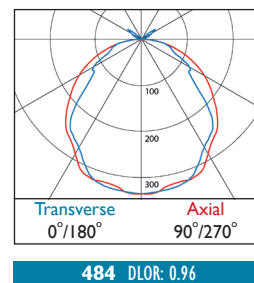

Photometrics

- A Integral Driver
- J Switch Dim
- S DALI Dim

3 Warm (3000K) 4 Neutral (4000K)

1 White (RAL 9010) 2 Urban Graphite (RAL 7046) 3 Black (RAL 9005) Colour options apply to Driver Housing

331 2x 5m Suspensions (wires only)

Tel: (0191) 280 9911 Email: technical@hacel.co.uk Web: www.hacel.co.uk