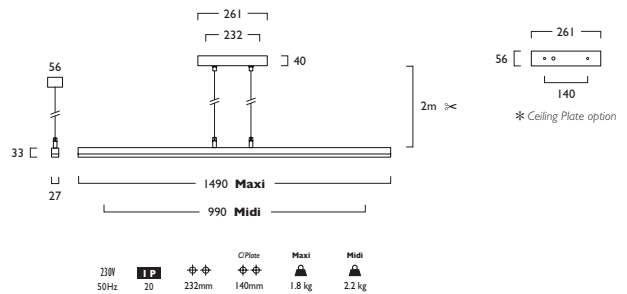

3 Warm White LED (3000K)	CRI 80	
	10W	16W
Lumen Output	1368 lm	2128 lm
LOR	0.91	0.91
CRI	80	80
Total Power	11.9W	18.4W
Power Factor	0.95	0.95
Running Current	0.05A	0.08A
Inrush Current	16.0A (208us)	16.0A (208us)
Efficacy	104 lm/W	105 lm/W
Emergency Output (BLF)	N/A	N/A

4 Neutral White LED (4000K)	CRI 80	
	10W	16W
Lumen Output	1440 lm	2240 lm
LOR	0.91	0.91
CRI	80	80
Total Power	11.9W	18.4W
Power Factor	0.95	0.95
Running Current	0.05A	0.08A
Inrush Current	16.0A (208us)	16.0A (208us)
Efficacy	110 lm/W	110 lm/W
Emergency Output (BLF)	N/A	N/A

Explora® Linear Pendant

LED CRI 80		10W		16W		
10W	LED	Midi	PN459	LED	10	484
16W	LED	Maxi	PN1107	LED	16	487

- Minimalistic LED linear pendant with chrome trim feature
- Choice of lumen outputs, delivering up to 2240 lumens
- Efficacies of up to 110 lm/W
- Life expectancy of 35,000 hours (L70 B50)
- Single colour, with RGB available on request
- Supplied with Ceiling Plate option allowing Driver to be hidden in ceiling void if required *W
- Colour options apply to Driver Housing