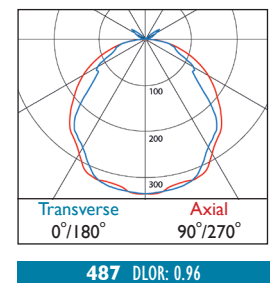

Photometrics

- A Integral Driver
- J Switch Dim
- S DALI Dim

3 Warm (3000K) 4 Neutral (4000K)

1 White (RAL 9010) 2 Urban Graphite (RAL 7046) 3 Black (RAL 9005) Colour options apply to Driver Housing

331 2x 5m Suspensions (wires only)

Tel: (0191) 280 9911 Email: technical@hacel.co.uk Web: www.hacel.co.uk