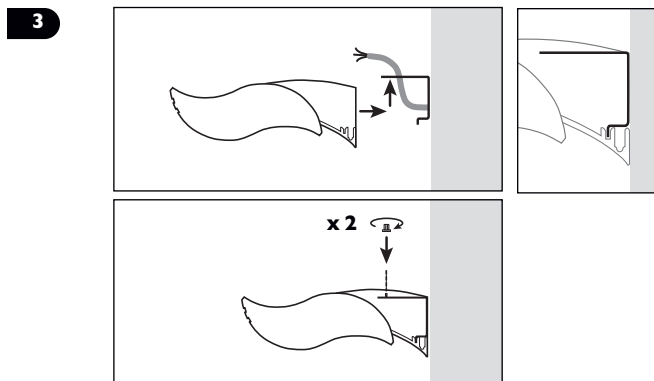

Wall Mounting

Lamp Installation (PLC)

Glass Fixture

IMPORTANT INFORMATION

Breeze Wall Light

WL632, WL633

Disconnect electricity supply before installation.

To be installed by qualified personnel only.