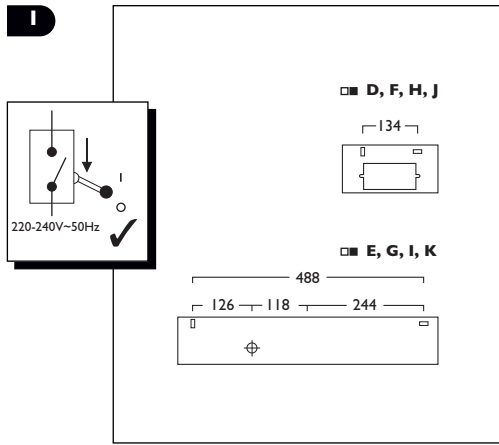

Wall Mounting

Lamp Installation (PLC)

Glass Fixture

IMPORTANT INFORMATION

Breeze Wall Light

WL632, WL633

Disconnect electricity supply before installation.

To be installed by qualified personnel only.