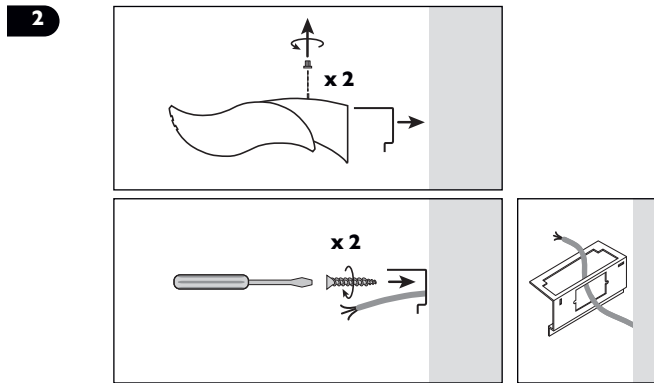

Wall Mounting

Lamp Installation (PLC)

Glass Fixture

IMPORTANT INFORMATION

Breeze Wall Light

WL632, WL633

Disconnect electricity supply before installation.

To be installed by qualified personnel only.