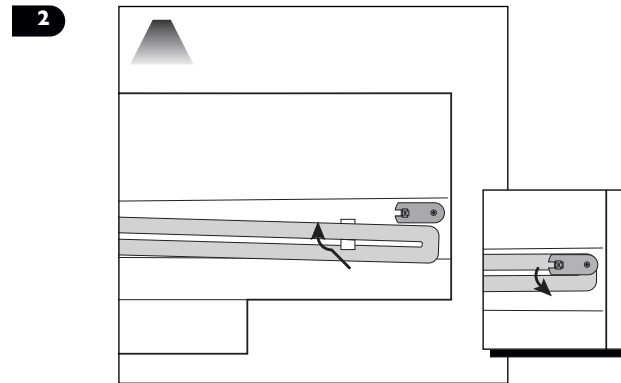

Wall Mounting

Lamp Installation (PLC)

Glass Fixture

IMPORTANT INFORMATION

Breeze Wall Light

WL632, WL633

Disconnect electricity supply before installation.

To be installed by qualified personnel only.