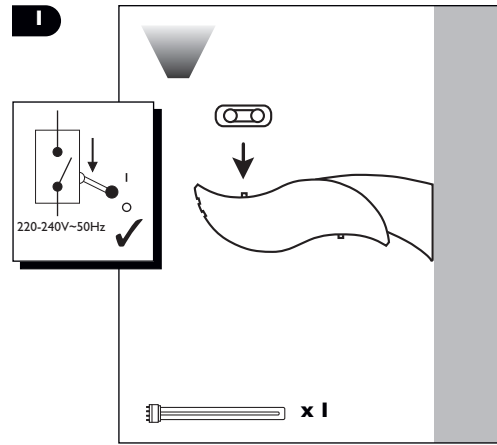

Wall Mounting

Lamp Installation (PLC)

Glass Fixture

IMPORTANT INFORMATION

Breeze Wall Light

WL632, WL633

Disconnect electricity supply before installation.

To be installed by qualified personnel only.

When installing, Hacer recommends wearing disposable gloves to avoid fingerprinting to the paint work of the luminaire.

Read leaflet fully before installation.

Lamps should be installed and used within the lamp manufacturers guidelines.