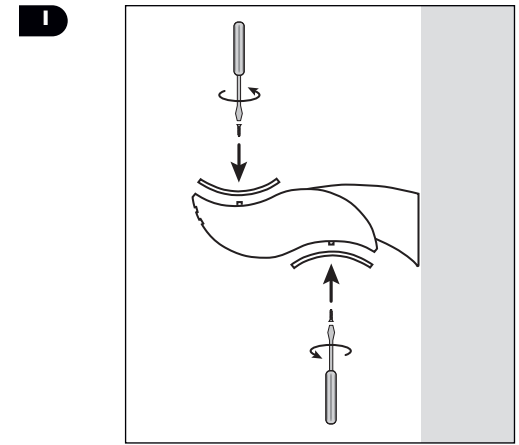

Wall Mounting

Lamp Installation (PLC)

Glass Fixture

IMPORTANT INFORMATION

Breeze Wall Light

WL632, WL633

Disconnect electricity supply before installation.

To be installed by qualified personnel only.