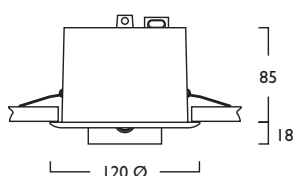

230V 50Hz IP 20 39° 157° 112mm Ø 0.5 kg

Asara Adjustable

LED
7W LED GU10 ID091 A LED 07

- Designed to ensure energy efficiency and performance
- Delivering a lumen output of up to 550 lumens
- Efficacies up to 78 lm/W
- Fully enclosed construction with excellent pan and tilt
- Life expectancy in excess of 50,000 hours (L70 B50)
- Complete with branded dimmable LED lamp (replaceable)
- Dimmable with most leading edge dimmers

A No control gear 230V

3 Warm (2800K) 4 Neutral (4000K)

1 White (RAL 9010) 2 Urban Graphite (RAL 7046) 3 Black (RAL 9005)

Tel: (0191) 280 9911 Email: technical@hacel.co.uk Web: www.hacel.co.uk