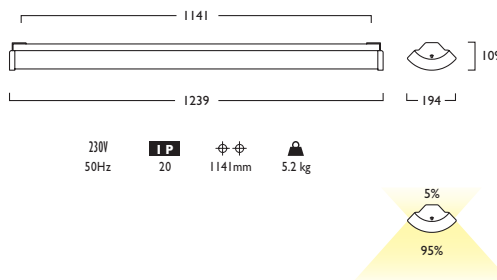

	CRI 80	25W	31W	46W
3 Warm White LED (3000K)				
Lumen Output	4086 lm	5120 lm	6930 lm	
LOR	0.86	0.86	0.86	
CRI	80	80	80	
Total Power	26.3W	35.5W	50.8W	
Power Factor	0.98	0.95	0.95	
Running Current	0.12A	0.16A	0.23A	
Inrush Current	32.0A (240us)	23.3A (168us)	33.0A (250us)	
Efficacy	133 lm/W	124 lm/W	117 lm/W	
Emergency Output (BLF)	449 lm (11%)	409 lm (8%)	415 lm (6%)	
4 Neutral White LED (4000K)				
Lumen Output	4268 lm	5346 lm	7240 lm	
LOR	0.86	0.86	0.86	
CRI	80	80	80	
Total Power	26.3W	35.5W	50.8W	
Power Factor	0.98	0.95	0.95	
Running Current	0.12A	0.16A	0.23A	
Inrush Current	32.0A (240us)	23.3A (168us)	33.0A (250us)	
Efficacy	139 lm/W	129 lm/W	122 lm/W	
Emergency Output (BLF)	469 lm (11%)	427 lm (8%)	434 lm (6%)	

- Zhaga Book 7 LED with an outstanding LOR of 0.86
- Available in a choice of lumen outputs, delivering up to 7240 lumens
- Efficacies up to 139 lm/W
- Comprehensive choice of wattages and Control Gear types
- Life expectancy 51,000 hours (L80 B10)
- Extruded 'wipe clean' clear polycarbonate refractor with internal linear microprisms
- Exceptional wide light distribution for general lighting applications
- Colour stability within 3 MacAdams
- Designed to accept fixings for lighting trunking and uni-strut
- Complementary Pendant version available

Ariga Surface

LED	25W	31W	46W
LED	SM395	SM395	SM395
LED	25	31	46
	+	+	+
	373	373	373

Gear types F & G must be operated through a DSI

- A** Integral Driver
- E** Emergency
- F** Digital Dim
- G** Digital Dim + Emergency
- J** Switch Dim
- K** Switch Dim + Emergency
- S** DALI Dim
- T** DALI Dim + Emergency
- C** DALI Dim + DALI Emergency