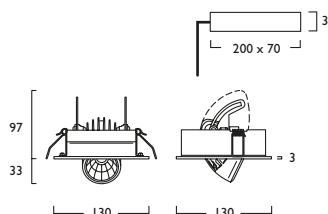

230V 50Hz IP 20 64° 350° 119 x 119mm 0.7 kg

Aleda® Micro Ported Adjustable Solo

LED CRI 80

7W LED Solo AX475 LED 07 + 436

LED CRI 90

7W LED Solo AX476 LED 07 + 439

- Commercial quality, smooth and precise pan and tilt adjustment
- Choice of lumen outputs, delivering up to 1137 lumens per Aleda® Micro head
- Single point Zhaga Book 3 LED, efficacies up to of 126 lm/W
- CRI 80 and CRI 90 versions available, colour stability within 3 MacAdams
- Medium beam reflector as standard
- Life expectancy in excess of 60,000 hours (L70 B10)
- White, Black, Urban Graphite Bezel colour options.
- Inner recess and Aleda® Micro luminaire(s) finished in Black (colour options available on request)