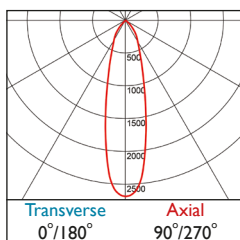

Aleda® Micro Ported Adjustable Solo

Photometrics

436/439 DLOR: 0.88