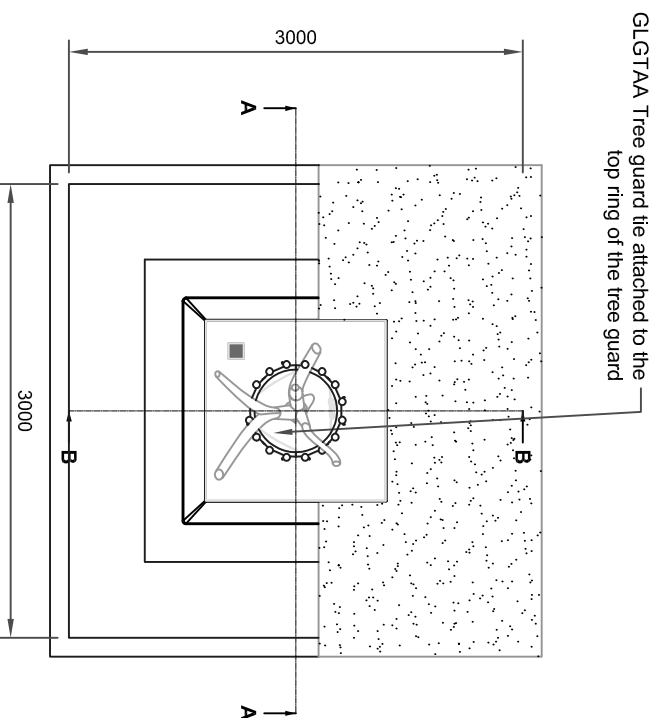

Package includes the following GreenBlue Urban products:

- GBURAC600A RootSpace uprights - 80 No. 500mm x 500mm x 600mm per tree
- GBURAC500A RootSpace Airflow deck - 32 No. 500mm x 500mm x 70mm
- RootSoil 20 to fill RootSpace and RootDirector spaces (including root ball volume) - allow 6 cu. m per tree. Additional allowance needs to be made for settlement
- RootStart Mycorrhiza - apply to tree pit at time of planting in accordance with manufacturer's recommendations - allow 200g per tree
- ARBPC12A - Pre cast 1200mm x 1200mm tree grille finished in Britany Bronze ArboResin, with galvanised steel support frame.
- RRARBV150A Arborvent 150mm inlet aeration system with cast inlets
- RD1000-RS RootSpace RootDirector - medium
- GLTWGNA twinwall geonet - 10 sq. m
- GRN20 plastic open reinforcing mesh, 20mm aperture - 25 sq. m

SASLCB Arborguy strapped anchor system - large

ULLSSP6A Ullswater vertical steel tree guard with round angle-section rings, 16mm round bars topped with 50mm diameter ball finials, finished in black

Note:

Special drive rod kit required for SASLCB installation
 20% additional for with the Geotextile and Reinforcing Mesh to allow for overlap and cutting requirements

Structural engineer's note:

For increased strength and stability in soft ground conditions, specify RootSpace modules to incorporate side panel inserts to tree pit perimeter