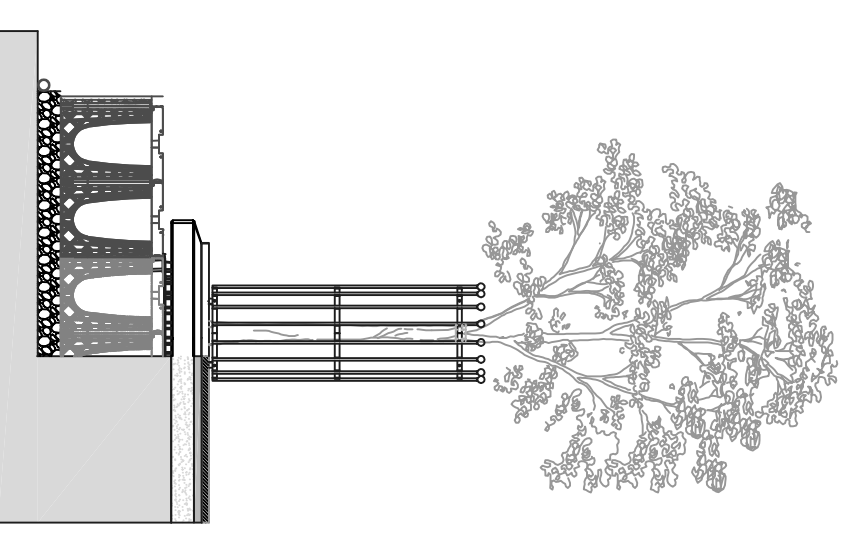

Package includes the following GreenBlue Urban products:

- GBURAC600A RootSpace uprights - 80 No. 500mm x 500mm x 600mm per tree
- GBURAC500A RootSpace Airflow deck - 32 No. 500mm x 500mm x 70mm
- RootSoil 20 to fill RootSpace and RootDirector spaces (including root ball volume) - allow 6 cu. m per tree. Additional allowance needs to be made for settlement
- RootStart Mycorrhiza - apply to tree pit at time of planting in accordance with manufacturer's recommendations - allow 200g per tree
- ARBPC12A - Pre cast 1200mm x 1200mm tree grille finished in Britany Bronze ArboResin, with galvanised steel support frame.
- RRARBV150A Arborvent 150mm inlet aeration system with cast inlets
- RD1000-RS RootSpace RootDirector - medium
- GLTWGNA twinwall geonet - 10 sq. m
- GRN20 plastic open reinforcing mesh, 20mm aperture - 25 sq. m

SASLCB Arborguy strapped anchor system - large

ULLSSP6A Ullswater vertical steel tree guard with round angle-section rings, 16mm round bars topped with 50mm diameter ball finials, finished in black

Note:

Special drive rod kit required for SASLCB installation
 20% additional for with the Geotextile and Reinforcing Mesh to allow for overlap and cutting requirements

Structural engineer's note:

For increased strength and stability in soft ground conditions, specify RootSpace modules to incorporate side panel inserts to tree pit perimeter