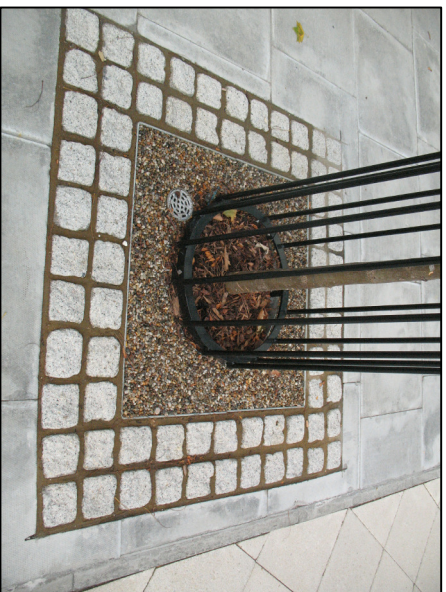

Package includes the following GreenBlue Urban products:

- GBURAC600A RootSpace uprights - 80 No. 500mm x 500mm x 600mm per tree
- GBURAC500A RootSpace Airflow deck - 32 No. 500mm x 500mm x 70mm
- RootSoil 20 to fill RootSpace and RootDirector spaces (including root ball volume) - allow 6 cu. m per tree. Additional allowance needs to be made for settlement
- RootStart Mycorrhiza - apply to tree pit at time of planting in accordance with manufacturer's recommendations - allow 200g per tree
- ARBPC12A - Pre cast 1200mm x 1200mm tree grille finished in Britany Bronze ArboResin, with galvanised steel support frame.
- RRARBV150A Arborvent 150mm inlet aeration system with cast inlets
- RD1000-RS RootSpace RootDirector - medium
- GLTWGNA twinwall geonet - 10 sq. m
- GRN20 plastic open reinforcing mesh, 20mm aperture - 25 sq. m

SASLCB Arborguy strapped anchor system - large

ULLSSP6A Ullswater vertical steel tree guard with round angle-section rings, 16mm round bars topped with 50mm diameter ball finials, finished in black

Note:

Special drive rod kit required for SASLCB installation
 20% additional for with the Geotextile and Reinforcing Mesh to allow for overlap and cutting requirements

Structural engineer's note:

For increased strength and stability in soft ground conditions, specify RootSpace modules to incorporate side panel inserts to tree pit perimeter