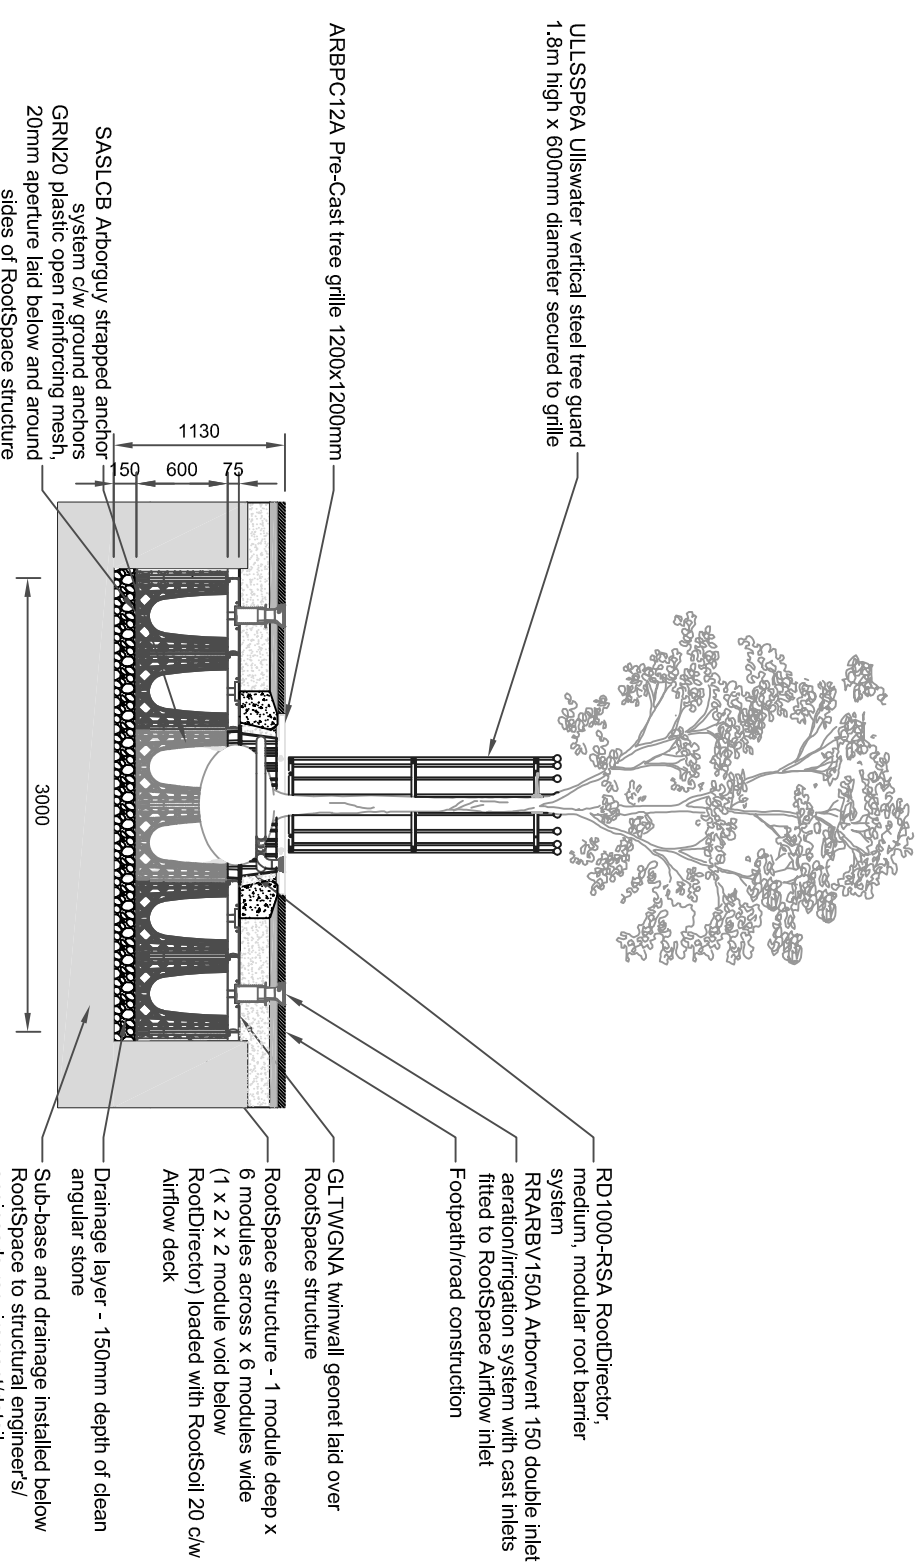

Package includes the following GreenBlue Urban products:

- GBURAC600A RootSpace uprights - 80 No. 500mm x 500mm x 600mm per tree
- GBURAC500A RootSpace Airflow deck - 32 No. 500mm x 500mm x 70mm
- RootSoil 20 to fill RootSpace and RootDirector spaces (including root ball volume) - allow 6 cu. m per tree. Additional allowance needs to be made for settlement
- RootStart Mycorrhiza - apply to tree pit at time of planting in accordance with manufacturer's recommendations - allow 200g per tree
- ARBPC12A - Pre cast 1200mm x 1200mm tree grille finished in Britany Bronze ArboResin, with galvanised steel support frame.
- RRARBV150A Arborvent 150mm inlet aeration system with cast inlets
- RD1000-RS RootSpace RootDirector - medium
- GLTWGNA twinwall geonet - 10 sq. m
- GRN20 plastic open reinforcing mesh, 20mm aperture - 25 sq. m

SASLCB Arborguy strapped anchor system - large

ULLSSP6A Ullswater vertical steel tree guard with round angle-section rings, 16mm round bars topped with 50mm diameter ball finials, finished in black

Note:

Special drive rod kit required for SASLCB installation
 20% additional for with the Geotextile and Reinforcing Mesh to allow for overlap and cutting requirements

Structural engineer's note:

For increased strength and stability in soft ground conditions, specify RootSpace modules to incorporate side panel inserts to tree pit perimeter