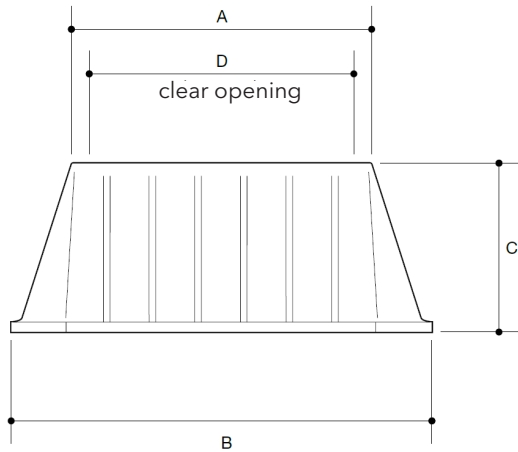

The RootDirector's rigid, one-piece construction makes installation simple. As a product within the 'Arborsystem' range, it is compatible with the RootRain irrigation system, RootCell / StrataCell load bearing soil soil structure and our extensive tree grille and guard range. The RootDirector 'RS' range is specifically designed to locate securely into the RootSpace soil cell system.

'RS' products

	CODE	A	B	C	D	Maximum root ball diameter	Minimum grille size frame
RD	RD510A	510mm	595mm	310mm	425mm	375mm	600mm
	RD640A	630mm	885mm	455mm	575mm	525mm	1000mm
	RD1050A	975mm	1370mm	545mm	860mm	810mm	1200mm
	RD1400A	1300mm	1805mm	500mm	1200mm	1150mm	1500mm
RS	RD1000-RS	888mm	980mm	250mm	800mm	750mm	1000mm
	RD1500-RS	1388mm	1480mm	250mm	1300mm	1250mm	1500mm