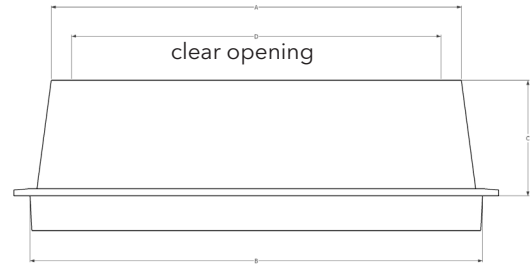

The RootDirector's rigid, one-piece construction makes installation simple. As a product within the 'Arborsystem' range, it is compatible with the RootRain irrigation system, RootCell / StrataCell load bearing soil soil structure and our extensive tree grille and guard range. The RootDirector 'RS' range is specifically designed to locate securely into the RootSpace soil cell system.

'RS' products

	CODE	A	B	C	D	Maximum root ball diameter	Minimum grille size frame
RD	RD510A	510mm	595mm	310mm	425mm	375mm	600mm
	RD640A	630mm	885mm	455mm	575mm	525mm	1000mm
	RD1050A	975mm	1370mm	545mm	860mm	810mm	1200mm
	RD1400A	1300mm	1805mm	500mm	1200mm	1150mm	1500mm
RS	RD1000-RS	888mm	980mm	250mm	800mm	750mm	1000mm
	RD1500-RS	1388mm	1480mm	250mm	1300mm	1250mm	1500mm