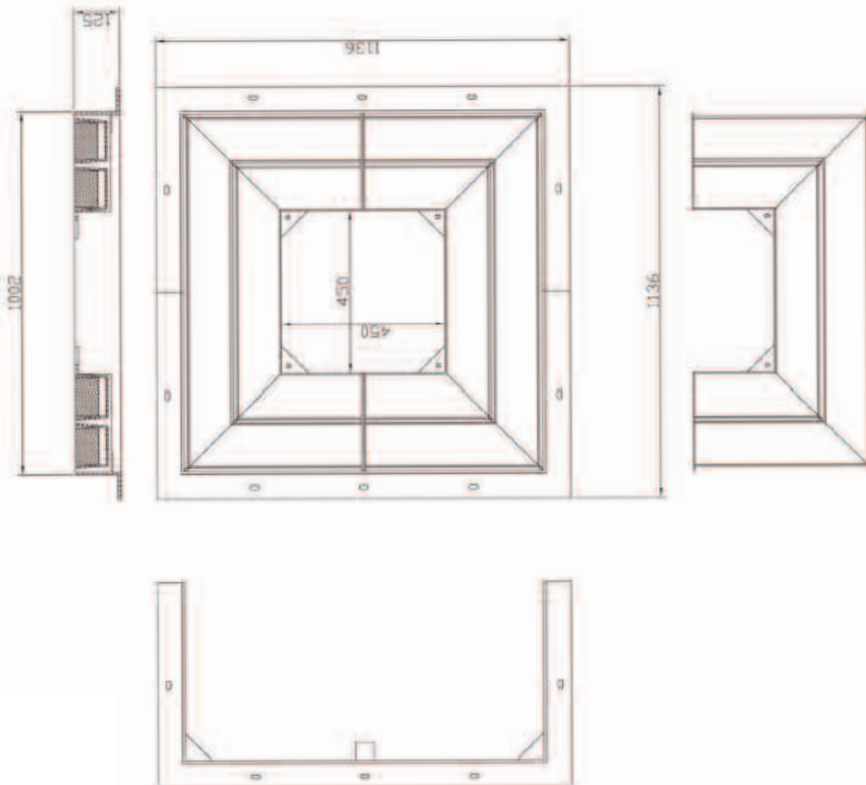

Dales Collection gtFortress Tree Grille

Size Specification:

Can be designed to fit all types of hard landscaped surfaces.

1000mm square - 400mm aperture

1200mm square - 400mm aperture.

Material:

Galvanised steel