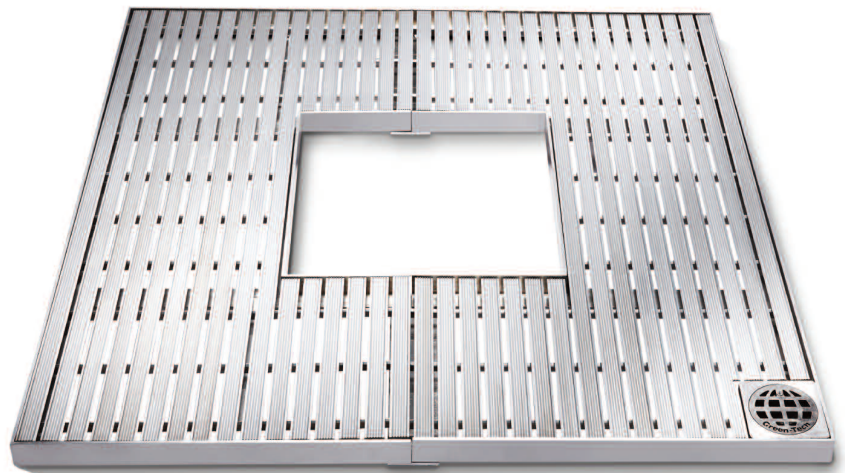

gtEco-Dek Aluminium Grille

Introduction:

Manufactured from aluminium, the new gtEco-Dek from Green-tech is an open grille system allowing essential water, air and nutrients to pass through to the tree's roots.

The gtEco-Dek grille boasts a non-slip, ribbed finish, is lightweight for ease of installation and is fully recyclable. Virtually maintenance free, once installed the aluminium will generate a protective oxide film coating over time, providing additional corrosion resistance.

Features:

- Lightweight
- Environmentally Friendly
- Robust and structurally sound
- Available with a powder coated finish

Size:

Bespoke measurements to suit individual landscape designs.

Please consult a member of the team.

Material:

Aluminium Grade 6082

Loading:

UDL 5KN/Sqm