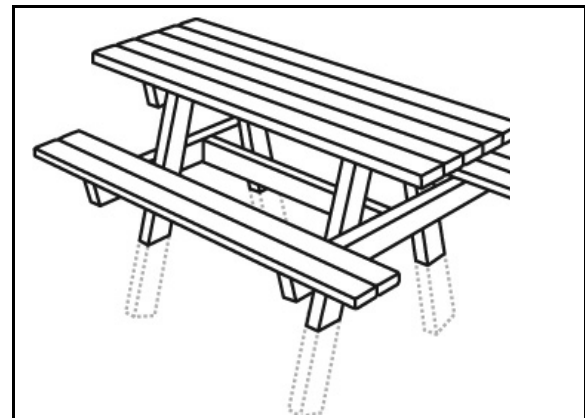

ALL PRICES ARE EXCLUSIVE OF VAT AND CARRIAGE CHARGES

Vat NO: 737230053

Email: sales@goplastic.co.uk

PRICE LIST 2019 - PICNIC TABLES AND BENCHES -

www.goplastic.co.uk

OSLO RANGE – PICNIC TABLES	Dims. cm	Black/ Grey	Brown	Green	Beige
Basic = not reinforced					
Oslo Basic Junior	Length 120	£373.00	£389.00	£416.00	£447.00
Oslo Basic Junior G - extended leg	Length 120	£382.00	£395.00	£418.00	£453.00
Standard & XL = reinforced					
Oslo Standard	Length 180	£662.00	£697.00	£719.00	£806.00
Oslo Standard G – with extended leg	Length 180	£671.00	£727.00	£736.00	£817.00
Oslo XL – with wheelchair access	Length 240	£852.00	£897.00	£968.00	£1031.00
Oslo XL G – with extended leg	Length 240	£860.00	£901.00	£991.00	£1036.00

Bolt anchorage (optional) for all Oslo picnic tables without extended leg £ 28.00

Oslo Standard

Oslo with extended leg

Oslo Campus & Mensa reinforced	Dims. cm	Black/ Grey	Brown	Green	Beige
Oslo Mensa – closed top and seat	Length 180	£775.00	£790.00	£802.00	£825.00
Oslo Mensa G – with extended leg	Length 180	£805.00	£820.00	£844.00	£865.00
Oslo Campus – with extra wide table top +15cm					
	Length 180	£816.00	£826.00	£874.00	£997.00
Oslo Campus G – with extended leg	Length 180	£847.00	£858.00	£987.00	£1018.00