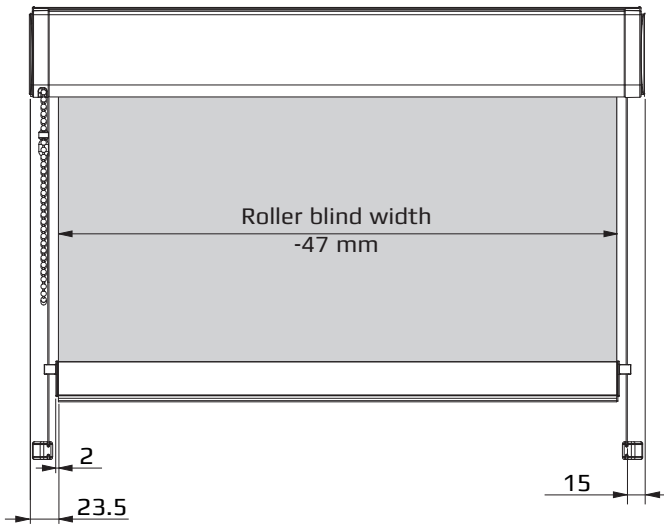

RM13 - Medium Roller blind with angular cassette profile and chain operation.
Optional with cord guiding and side profile.

Colours

- **Cassette angular** (76 x 75 mm) is technically anodised according to E6/EV1 in silver or powder-coated white (RAL 9016), black (RAL 9005) and beige (RAL 1015).
- **Closing profile** (13 x 29 mm) is technically anodised according to E6/EV1 in silver or powder-coated white (RAL 9016), black (RAL 9005) and beige (RAL 1015).
- **Side profile** (26 x 46 mm) is technically anodised according to E6/EV1 in silver or powder-coated white (RAL 9016), black (RAL 9005) and beige (RAL 1015).

Mounting

- **Clip mounting** on the wall or ceiling.
- **Cord guiding** screwed directly on the holder (plastic).
- **Side profile** screwed directly on the ceiling or in the reveal, alternatively wall mounting with clip.

Mounting

Ceiling mounting

Wall mounting

Dimensions

Clip for cassette and side profile

**RM13 - Medium Roller blind with angular cassette profile and chain operation.
Optional with cord guiding and side profile.**

Cord guiding

Dimensions

RM13 - Medium Roller blind with angular cassette profile and chain operation.
Optional with cord guiding and side profile.

Side profile

Dimensions

Clip for cassette and side profile