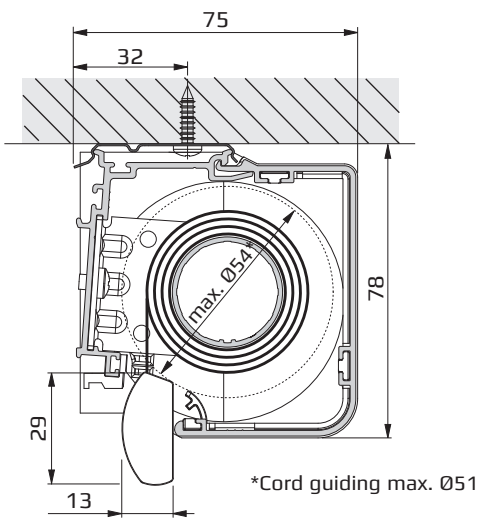

RM13 - Medium Roller blind with angular cassette profile and chain operation.
Optional with cord guiding and side profile.

Colours

- **Cassette angular** (76 x 75 mm) is technically anodised according to E6/EV1 in silver or powder-coated white (RAL 9016), black (RAL 9005) and beige (RAL 1015).
- **Closing profile** (13 x 29 mm) is technically anodised according to E6/EV1 in silver or powder-coated white (RAL 9016), black (RAL 9005) and beige (RAL 1015).
- **Side profile** (26 x 46 mm) is technically anodised according to E6/EV1 in silver or powder-coated white (RAL 9016), black (RAL 9005) and beige (RAL 1015).

Mounting

- **Clip mounting** on the wall or ceiling.
- **Cord guiding** screwed directly on the holder (plastic).
- **Side profile** screwed directly on the ceiling or in the reveal, alternatively wall mounting with clip.

Mounting

Ceiling mounting

Wall mounting

Dimensions

Clip for cassette and side profile

**RM13 - Medium Roller blind with angular cassette profile and chain operation.
Optional with cord guiding and side profile.**

Cord guiding

Dimensions

RM13 - Medium Roller blind with angular cassette profile and chain operation.
Optional with cord guiding and side profile.

Side profile

Dimensions

Clip for cassette and side profile