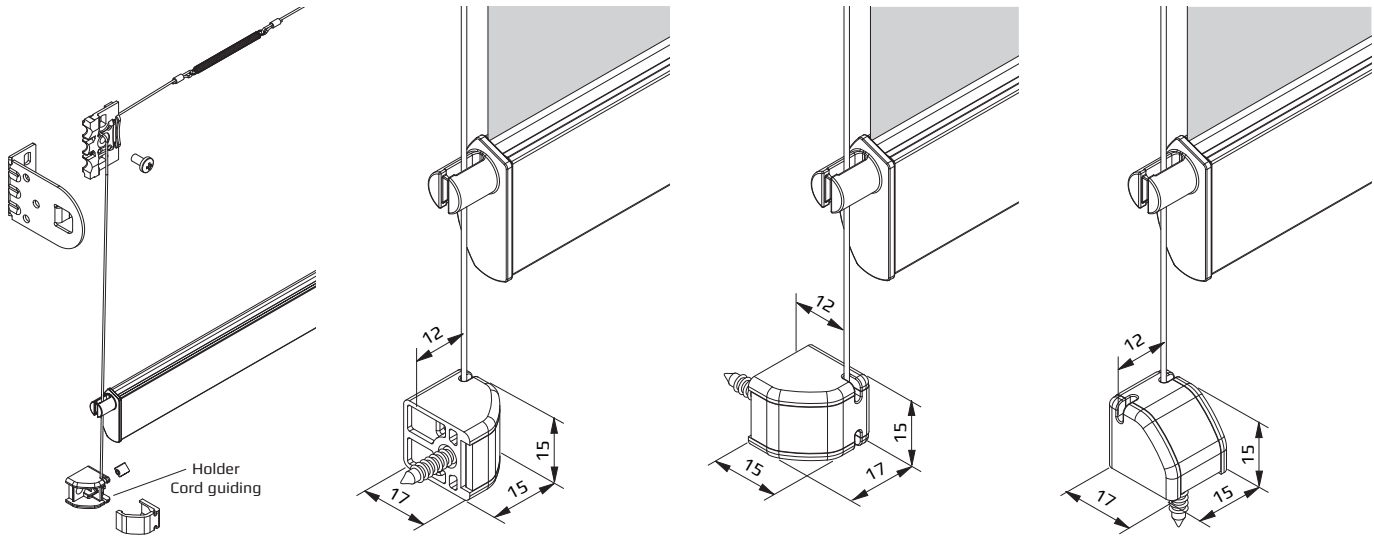

RM13 - Medium Roller blind with angular cassette profile and chain operation.
Optional with cord guiding and side profile.

Colours

- **Cassette angular** (76 x 75 mm) is technically anodised according to E6/EV1 in silver or powder-coated white (RAL 9016), black (RAL 9005) and beige (RAL 1015).
- **Closing profile** (13 x 29 mm) is technically anodised according to E6/EV1 in silver or powder-coated white (RAL 9016), black (RAL 9005) and beige (RAL 1015).
- **Side profile** (26 x 46 mm) is technically anodised according to E6/EV1 in silver or powder-coated white (RAL 9016), black (RAL 9005) and beige (RAL 1015).

Mounting

- **Clip mounting** on the wall or ceiling.
- **Cord guiding** screwed directly on the holder (plastic).
- **Side profile** screwed directly on the ceiling or in the reveal, alternatively wall mounting with clip.

Mounting

Ceiling mounting

Wall mounting

Dimensions

Clip for cassette and side profile

**RM13 - Medium Roller blind with angular cassette profile and chain operation.
Optional with cord guiding and side profile.**

Cord guiding

Dimensions

RM13 - Medium Roller blind with angular cassette profile and chain operation.
Optional with cord guiding and side profile.

Side profile

Dimensions

Clip for cassette and side profile