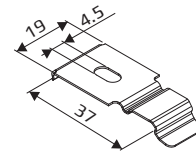

Mounting

- **Clip mounting** on the wall or ceiling.
- **Cord guiding** screwed directly on the holder (plastic).
- **Side profile** screwed directly on the ceiling or in the reveal, alternatively wall mounting with clip.

Mounting

Ceiling mounting

Wall mounting

Dimensions

Clip for cassette and side profile

**RM13 - Medium Roller blind with angular cassette profile and chain operation.
Optional with cord guiding and side profile.**

Cord guiding

Dimensions

RM13 - Medium Roller blind with angular cassette profile and chain operation.
Optional with cord guiding and side profile.

Side profile

Dimensions

Clip for cassette and side profile