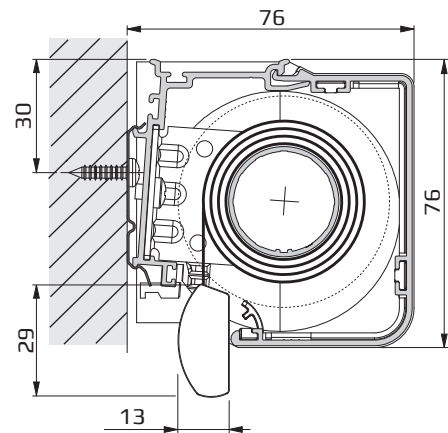

RM13 - Medium Roller blind with angular cassette profile and chain operation.
Optional with cord guiding and side profile.

Colours

- **Cassette angular** (76 x 75 mm) is technically anodised according to E6/EV1 in silver or powder-coated white (RAL 9016), black (RAL 9005) and beige (RAL 1015).
- **Closing profile** (13 x 29 mm) is technically anodised according to E6/EV1 in silver or powder-coated white (RAL 9016), black (RAL 9005) and beige (RAL 1015).
- **Side profile** (26 x 46 mm) is technically anodised according to E6/EV1 in silver or powder-coated white (RAL 9016), black (RAL 9005) and beige (RAL 1015).

Mounting

- **Clip mounting** on the wall or ceiling.
- **Cord guiding** screwed directly on the holder (plastic).
- **Side profile** screwed directly on the ceiling or in the reveal, alternatively wall mounting with clip.

Mounting

Ceiling mounting

Wall mounting

Dimensions

Clip for cassette and side profile

**RM13 - Medium Roller blind with angular cassette profile and chain operation.
Optional with cord guiding and side profile.**

Cord guiding

Dimensions

RM13 - Medium Roller blind with angular cassette profile and chain operation.
Optional with cord guiding and side profile.

Side profile

Dimensions

Clip for cassette and side profile