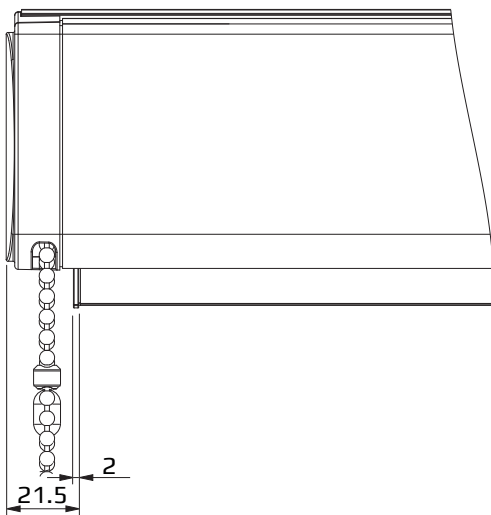

RM13 - Medium Roller blind with angular cassette profile and chain operation.
Optional with cord guiding and side profile.

Colours

- **Cassette angular** (76 x 75 mm) is technically anodised according to E6/EV1 in silver or powder-coated white (RAL 9016), black (RAL 9005) and beige (RAL 1015).
- **Closing profile** (13 x 29 mm) is technically anodised according to E6/EV1 in silver or powder-coated white (RAL 9016), black (RAL 9005) and beige (RAL 1015).
- **Side profile** (26 x 46 mm) is technically anodised according to E6/EV1 in silver or powder-coated white (RAL 9016), black (RAL 9005) and beige (RAL 1015).

Mounting

- **Clip mounting** on the wall or ceiling.
- **Cord guiding** screwed directly on the holder (plastic).
- **Side profile** screwed directly on the ceiling or in the reveal, alternatively wall mounting with clip.

Mounting

Ceiling mounting

Wall mounting

Dimensions

Clip for cassette and side profile

**RM13 - Medium Roller blind with angular cassette profile and chain operation.
Optional with cord guiding and side profile.**

Cord guiding

Dimensions

RM13 - Medium Roller blind with angular cassette profile and chain operation.
Optional with cord guiding and side profile.

Side profile

Dimensions

Clip for cassette and side profile