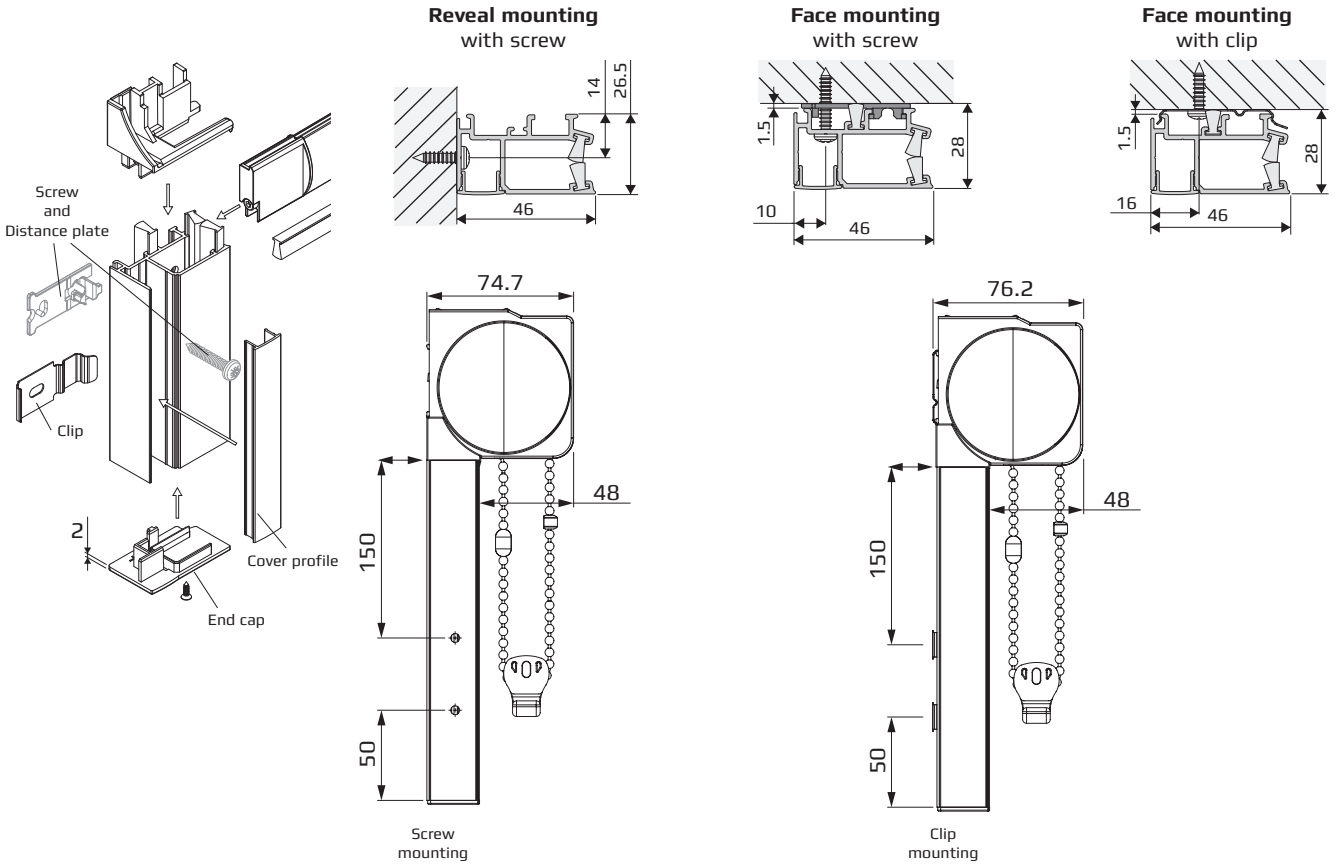

RM13 - Medium Roller blind with angular cassette profile and chain operation.
Optional with cord guiding and side profile.

Colours

- **Cassette angular** (76 x 75 mm) is technically anodised according to E6/EV1 in silver or powder-coated white (RAL 9016), black (RAL 9005) and beige (RAL 1015).
- **Closing profile** (13 x 29 mm) is technically anodised according to E6/EV1 in silver or powder-coated white (RAL 9016), black (RAL 9005) and beige (RAL 1015).
- **Side profile** (26 x 46 mm) is technically anodised according to E6/EV1 in silver or powder-coated white (RAL 9016), black (RAL 9005) and beige (RAL 1015).

Mounting

- **Clip mounting** on the wall or ceiling.
- **Cord guiding** screwed directly on the holder (plastic).
- **Side profile** screwed directly on the ceiling or in the reveal, alternatively wall mounting with clip.

Mounting

Ceiling mounting

Wall mounting

Dimensions

Clip for cassette and side profile

**RM13 - Medium Roller blind with angular cassette profile and chain operation.
Optional with cord guiding and side profile.**

Cord guiding

Dimensions

RM13 - Medium Roller blind with angular cassette profile and chain operation.
Optional with cord guiding and side profile.

Side profile

Dimensions

Clip for cassette and side profile