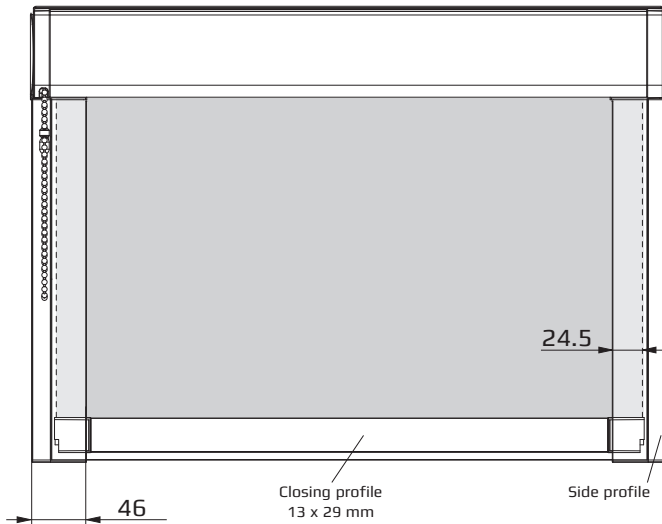

RM13 - Medium Roller blind with angular cassette profile and chain operation.
Optional with cord guiding and side profile.

Colours

- **Cassette angular** (76 x 75 mm) is technically anodised according to E6/EV1 in silver or powder-coated white (RAL 9016), black (RAL 9005) and beige (RAL 1015).
- **Closing profile** (13 x 29 mm) is technically anodised according to E6/EV1 in silver or powder-coated white (RAL 9016), black (RAL 9005) and beige (RAL 1015).
- **Side profile** (26 x 46 mm) is technically anodised according to E6/EV1 in silver or powder-coated white (RAL 9016), black (RAL 9005) and beige (RAL 1015).

Mounting

- **Clip mounting** on the wall or ceiling.
- **Cord guiding** screwed directly on the holder (plastic).
- **Side profile** screwed directly on the ceiling or in the reveal, alternatively wall mounting with clip.

Mounting

Ceiling mounting

Wall mounting

Dimensions

Clip for cassette and side profile

**RM13 - Medium Roller blind with angular cassette profile and chain operation.
Optional with cord guiding and side profile.**

Cord guiding

Dimensions

RM13 - Medium Roller blind with angular cassette profile and chain operation.
Optional with cord guiding and side profile.

Side profile

Dimensions

Clip for cassette and side profile