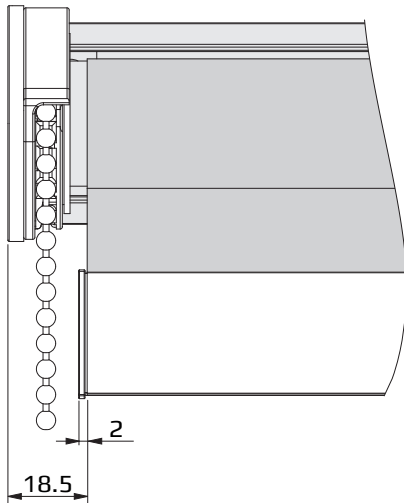

RM11 - Medium Roller blind with fixing profile and chain operation.
Optional with cord guiding.

Mounting

Ceiling mounting

*Cord guiding max. Ø51

Wall mounting

Dimensions

Clip for fixing profile

Cord guiding

Reveal mounting

Wall mounting

Base mounting

Holder
Cord guiding