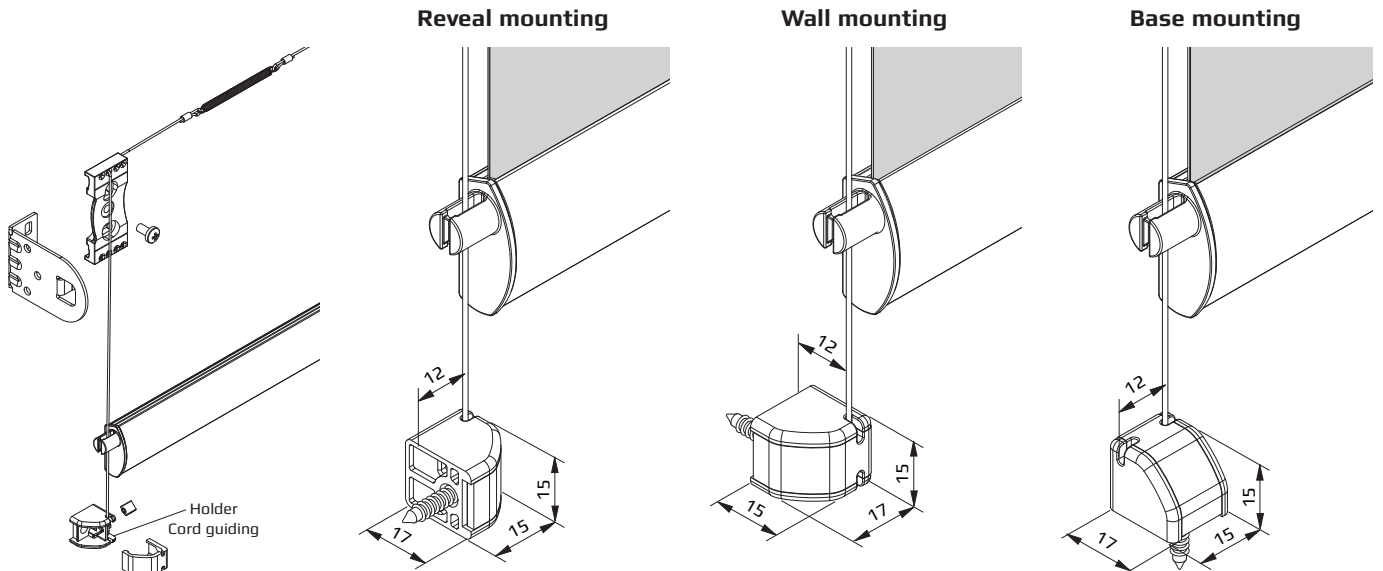

RM11 - Medium Roller blind with fixing profile and chain operation.
Optional with cord guiding.

Mounting

Ceiling mounting

*Cord guiding max. Ø51

Wall mounting

Dimensions

Clip for fixing profile

Cord guiding

Reveal mounting

Wall mounting

Base mounting

Holder
Cord guiding