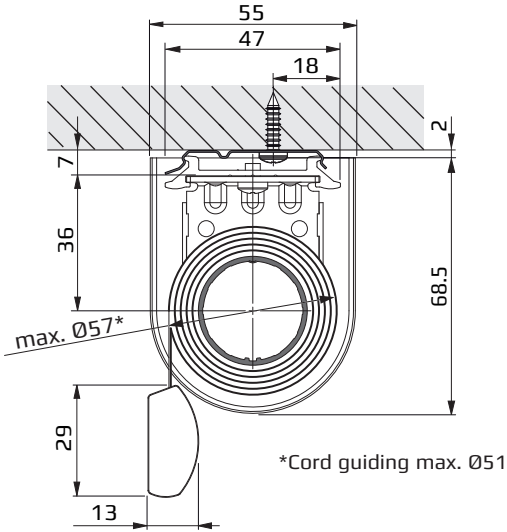

RM11 - Medium Roller blind with fixing profile and chain operation.
Optional with cord guiding.

Mounting

Ceiling mounting

*Cord guiding max. Ø51

Wall mounting

Dimensions

Clip for fixing profile

Cord guiding

Reveal mounting

Wall mounting

Base mounting

Holder
Cord guiding