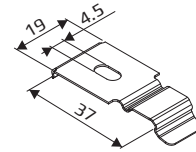

RM11 - Medium Roller blind with fixing profile and chain operation.
Optional with cord guiding.

Mounting

Ceiling mounting

*Cord guiding max. Ø51

Wall mounting

Dimensions

Clip for fixing profile

Cord guiding

Reveal mounting

Wall mounting

Base mounting

Holder
Cord guiding