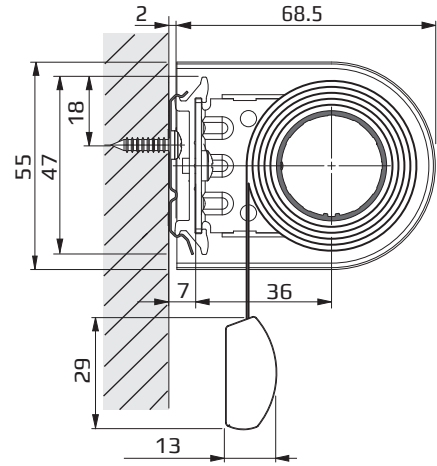

RM11 - Medium Roller blind with fixing profile and chain operation.
Optional with cord guiding.

Mounting

Ceiling mounting

*Cord guiding max. Ø51

Wall mounting

Dimensions

Clip for fixing profile

Cord guiding

Reveal mounting

Wall mounting

Base mounting

Holder
Cord guiding