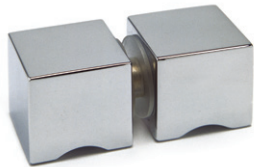

Please note: The handle options H13, H14, H15 and H16 are included as part of your shower door quotation.

H01  
250 mm  
£182.00

H03  
203 mm  
£59.00

H04  
203 mm  
£59.00

H07  
152 mm £40.00  
203 mm £46.00  
305 mm £54.00  
457 mm £72.00  
610 mm £94.00  
762 mm £98.00

H08  
£40.00

H18  
£115.00

H21  
115.00

H20  
£141.00

FRAMELESS GLASS SHOWERS DESIGNED FOR YOUR SPACE

Overview and price list. Prices include VAT at 20%.

H13  
Included within  
the quoted price

H14  
Included within  
the quoted price

H15  
Included within  
the quoted price

H16  
Included within the  
quoted price

H17  
£54.00

H22  
£37.00

H23  
£37.00

H25  
£38.00

H26  
£45.00

H27  
£45.00