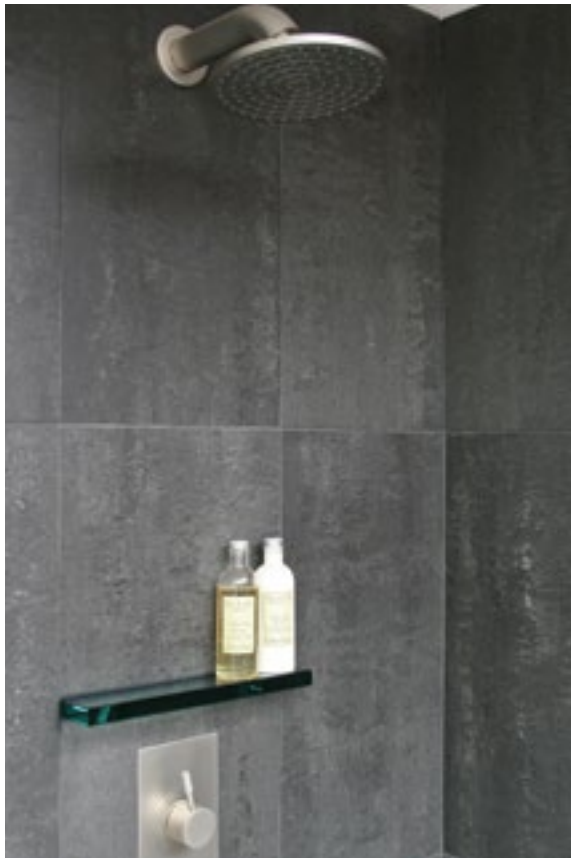

TREATED WITH CLEARSHIELD

Accessories: Glass shelves,
squeegee and robe hook.