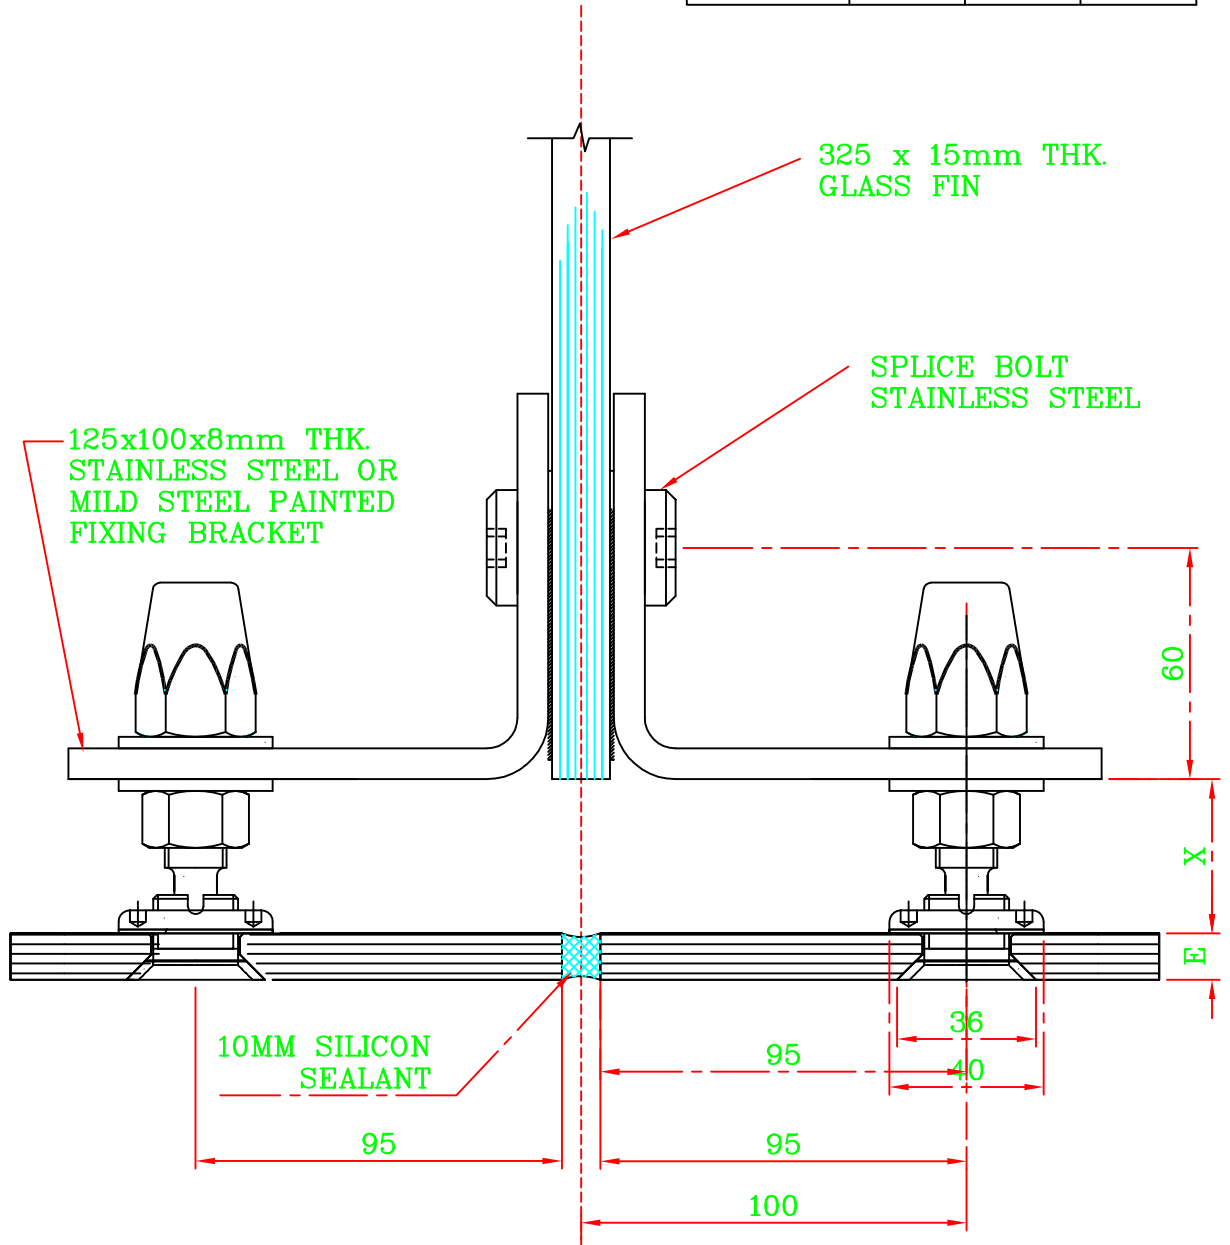

E	10	12	15
X	50	48	46
Xmin	43	41	38
Xmax	58	56	53

BOLT REF. MSM 15R WITH NUT
 BOLT REF. MSM 15R CAP WITH CAP NUT

REV A: NEW SET OFF DIMS

TITLE: TYPICAL SINGLE GLAZED MSM 15R
 BOLT ASSEMBLY TO GLASS FIN

DWG. No.
 MSM 15R - 02