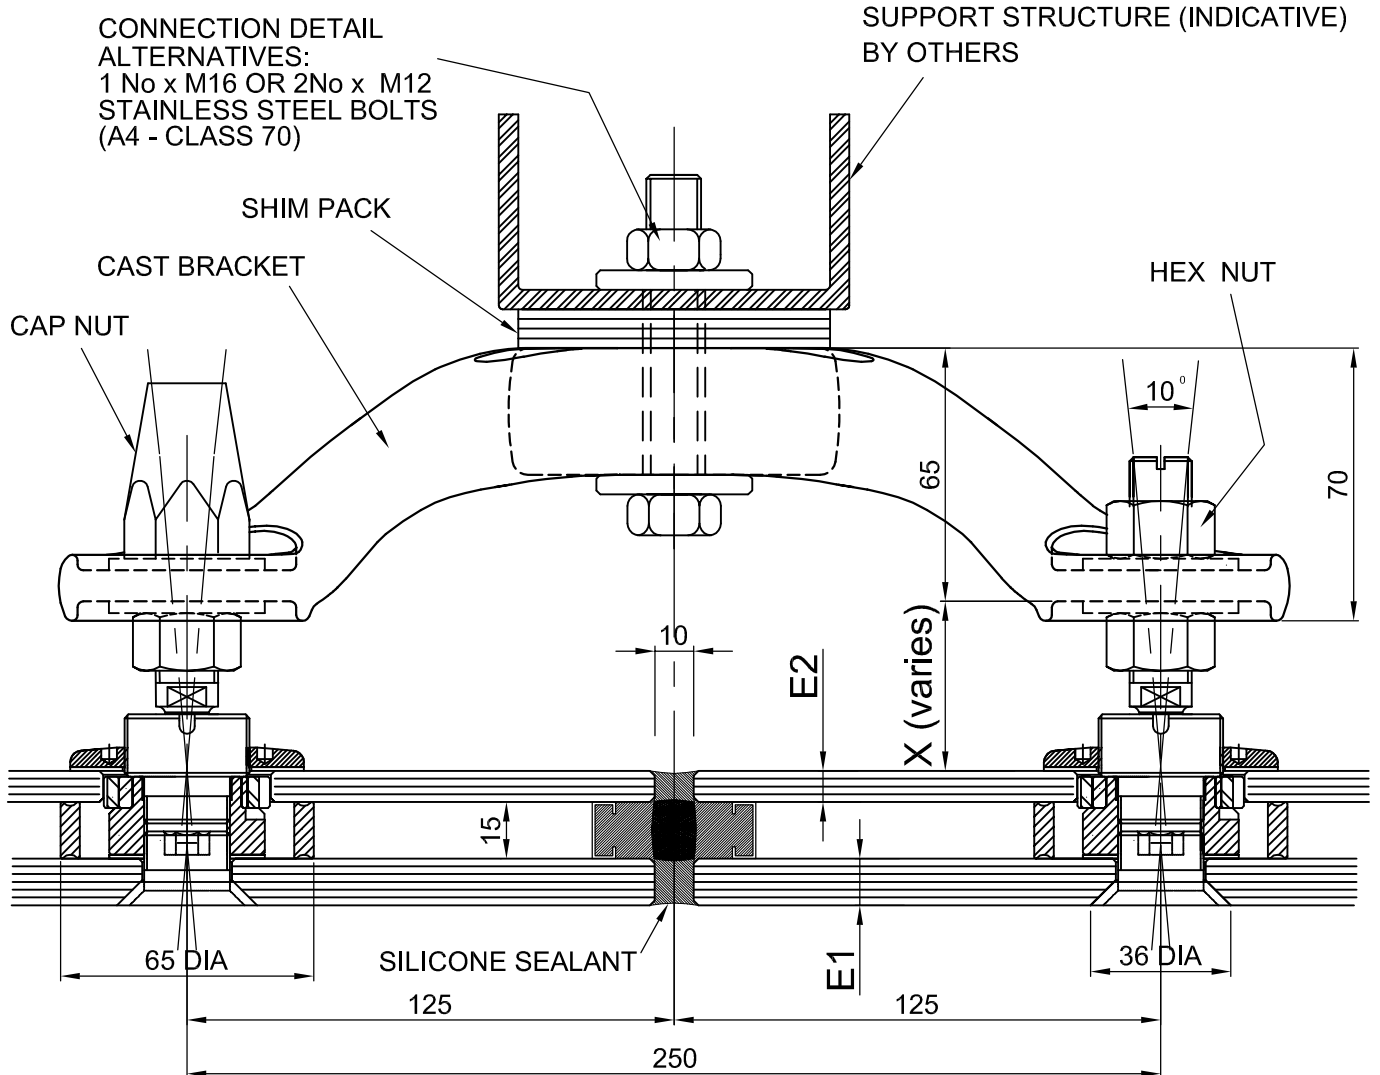

E1	10	12			
E2	6	8	10	12	13.5
X	SEE NOTE				

NOTE:

Dimension X varies and must be confirmed for particular application details
Alternative bolt (DM/36-47/R) available for E1 = 15mm.

ALTERNATIVE FIXING DETAILS

BOLT REFERENCES:

HEX NUT ---- DM/36-43/R
CAP NUT ---- DM/36-43/R-CAP

TITLE
TYPICAL DOUBLE GLAZED SPIDER BOLT ASSEMBLY
EVO 250 BRACKET WITH DM/36-43/R BOLT

DRG No
MDV 1012R - 01

REV
A