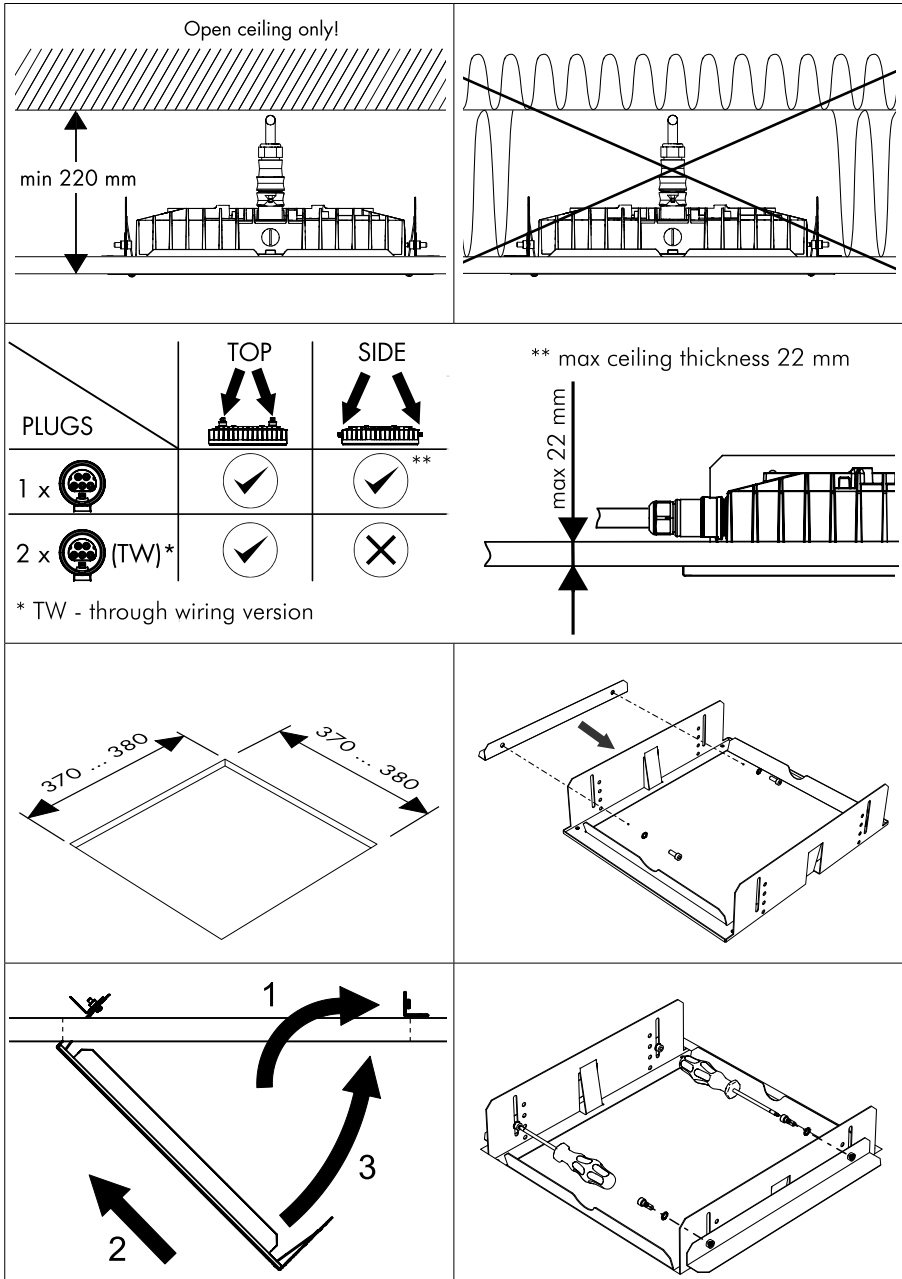

Glamox i85 WB recessed frame

Service manual

Glamox i85 WB recessed

Glamox i85 WB recessed

Glamox AS

BU Glamox Luxo Lighting
Norway
Phone: +47 22 02 11 00
www.glamoxluxo.no

Glamox Luxo Lighting A/S

Denmark
Phone: +45 43 55 02 60
www.glamoxluxo.dk