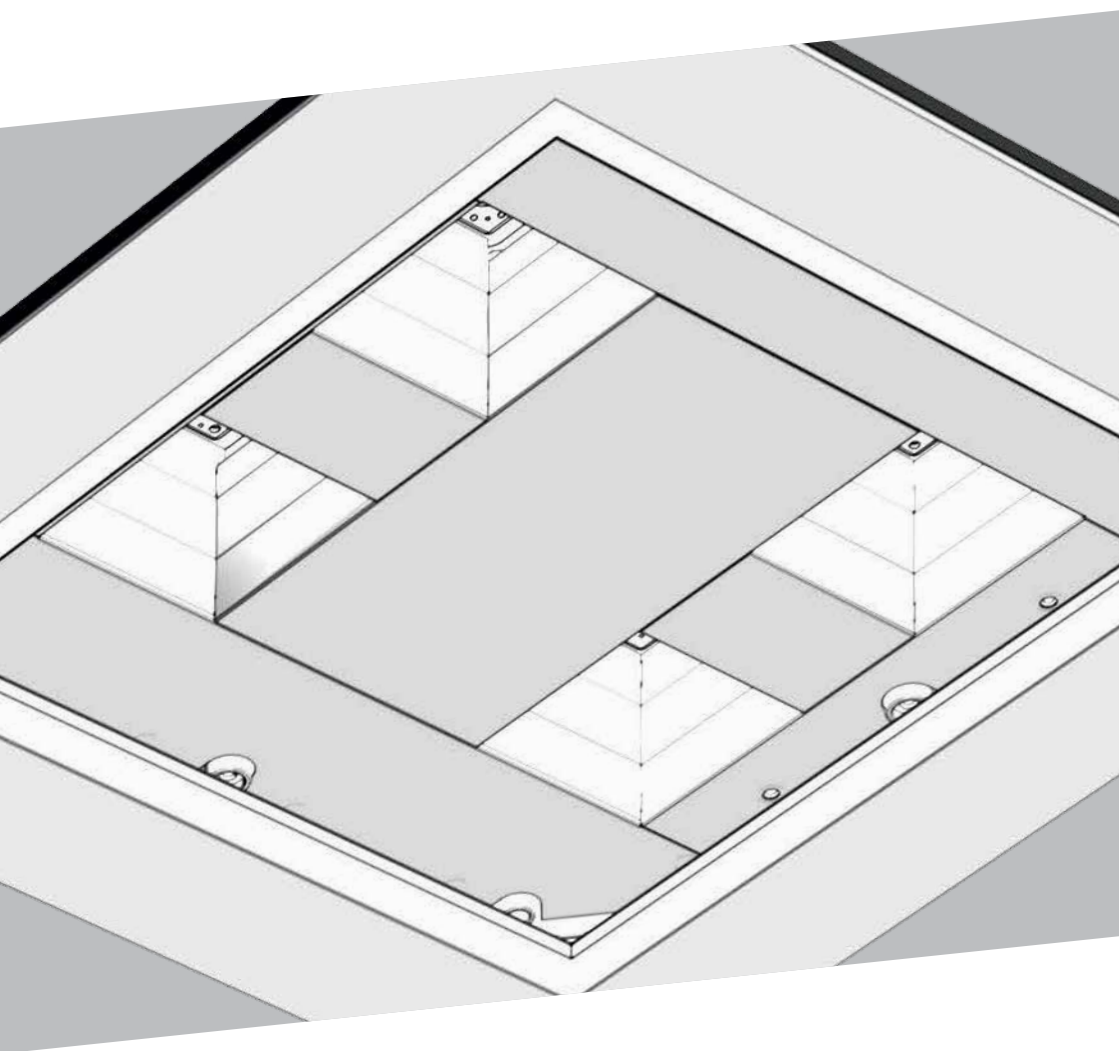

Glamox i85 WB recessed frame

Service manual

Glamox i85 WB recessed

Glamox i85 WB recessed

Glamox AS

BU Glamox Luxo Lighting
Norway
Phone: +47 22 02 11 00
www.glamoxluxo.no

Glamox Luxo Lighting A/S

Denmark
Phone: +45 43 55 02 60
www.glamoxluxo.dk