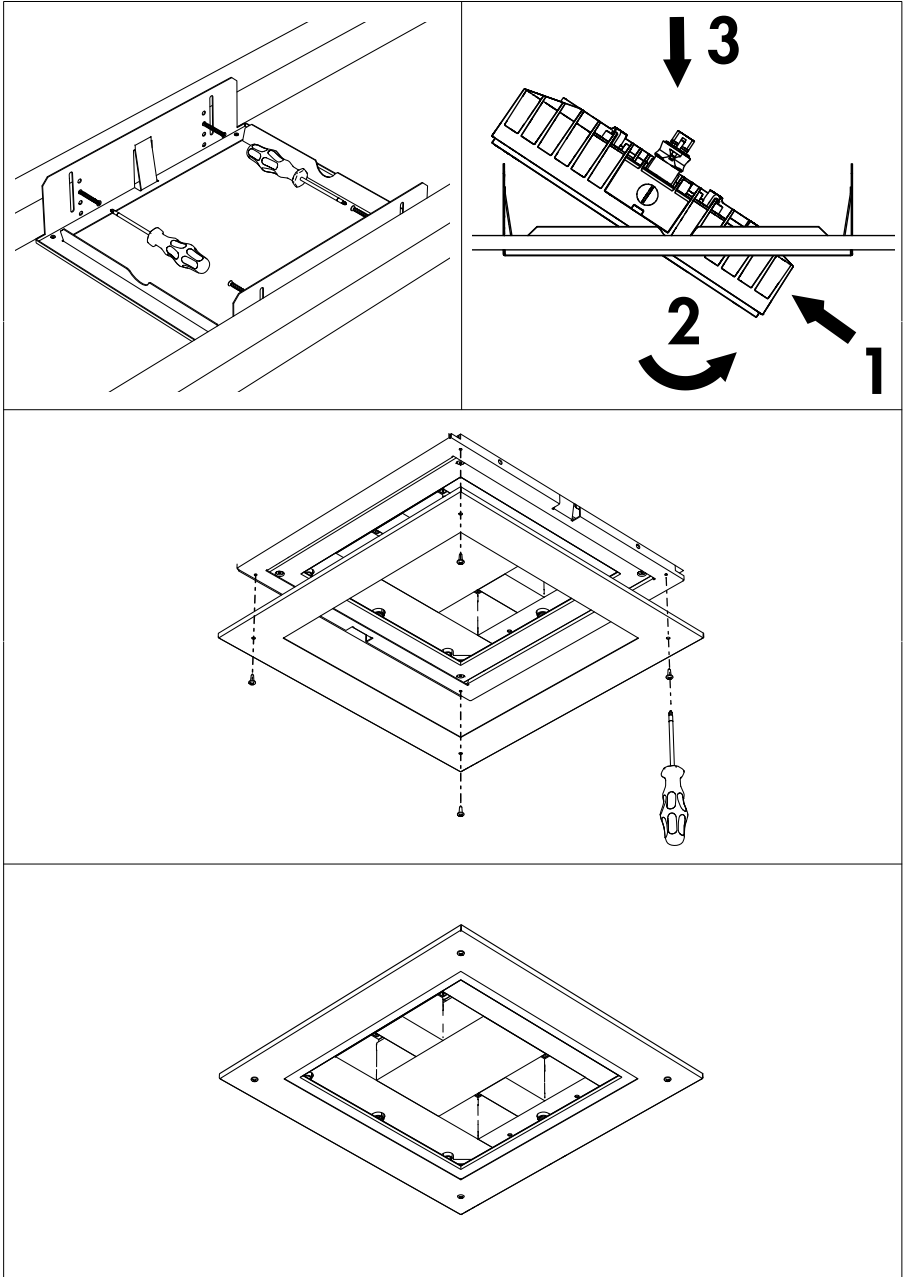

Glamox i85 WB recessed frame

Service manual

Glamox i85 WB recessed

Glamox i85 WB recessed

Glamox AS

BU Glamox Luxo Lighting
Norway
Phone: +47 22 02 11 00
www.glamoxluxo.no

Glamox Luxo Lighting A/S

Denmark
Phone: +45 43 55 02 60
www.glamoxluxo.dk