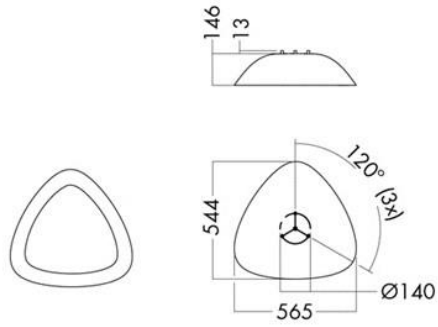

The A60 are available for pendant (A60-P) or surface (A60-S) mounting in three different sizes

A60-S620: Diameter 620mm, height 147mm

A60-S820: Diameter 820mm, height 176mm

A60-S1000: Diameter 1000mm, height 209mm

A60-S

MEASUREMENT DRAWINGS

A60-S620

A60-S820

A60-S1000

A60-S

LIGHT MEASUREMENT DRAWINGS

GALLERY