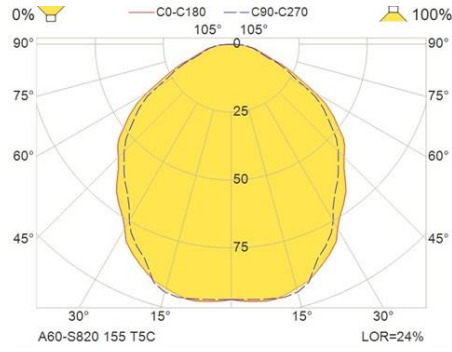

The A60 are available for pendant (A60-P) or surface (A60-S) mounting in three different sizes

A60-S620: Diameter 620mm, height 147mm

A60-S820: Diameter 820mm, height 176mm

A60-S1000: Diameter 1000mm, height 209mm

A60-S

MEASUREMENT DRAWINGS

A60-S620

A60-S820

A60-S1000

A60-S

LIGHT MEASUREMENT DRAWINGS

GALLERY