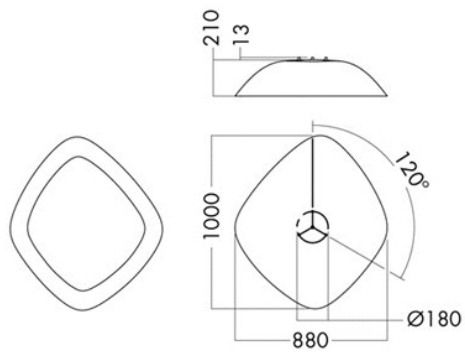

The A60 are available for pendant (A60-P) or surface (A60-S) mounting in three different sizes

A60-S620: Diameter 620mm, height 147mm

A60-S820: Diameter 820mm, height 176mm

A60-S1000: Diameter 1000mm, height 209mm

A60-S

MEASUREMENT DRAWINGS

A60-S620

A60-S820

A60-S1000

A60-S

LIGHT MEASUREMENT DRAWINGS

GALLERY