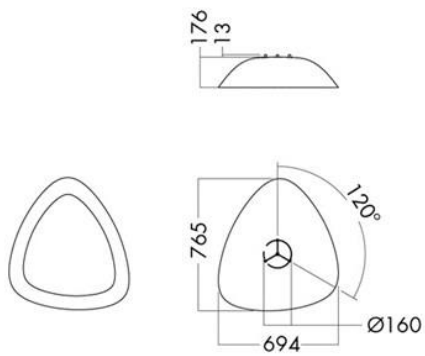

The A60 are available for pendant (A60-P) or surface (A60-S) mounting in three different sizes

A60-S620: Diameter 620mm, height 147mm

A60-S820: Diameter 820mm, height 176mm

A60-S1000: Diameter 1000mm, height 209mm

A60-S

MEASUREMENT DRAWINGS

A60-S620

A60-S820

A60-S1000

A60-S

LIGHT MEASUREMENT DRAWINGS

GALLERY