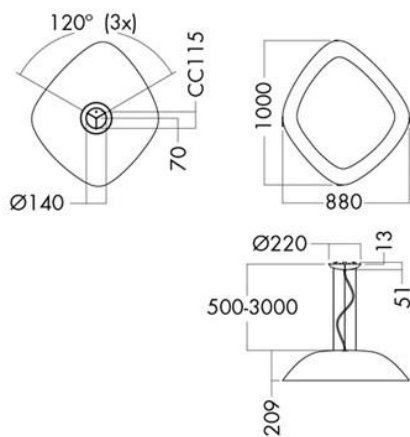

The A60 are available for pendant (A60-P) or surface (A60-S) mounting in three different sizes

A60-P620: Diameter 620mm, height 147mm

A60-P820: Diameter 820mm, height 176mm

A60-P1000: Diameter 1000mm, height 209mm

MOUNTING

Supplied with wires suspension, 2,5 m flexible power cable and ceiling cup for ceilings with inclines of up to 45°

ACCESSORIES

Coverplate in a choice of colours to be ordered separately
 Apple green
 Bright red
 Glossy black
 Glossy white
 Summer yellow
 Swedish blue

CONNECTION

3/5 pole push-in terminal block.

A60-P

MEASUREMENT DRAWINGS

A60-P620

A60-P820

A60-P1000

A60-P

LIGHT MEASUREMENT DRAWINGS

GALLERY

A60-P620 BLACK

A60-P820 BLACK

A60-P1000 BLACK

A60-P bright red / A65

A60-P Summer yellow.

A60-P Swedish blue.