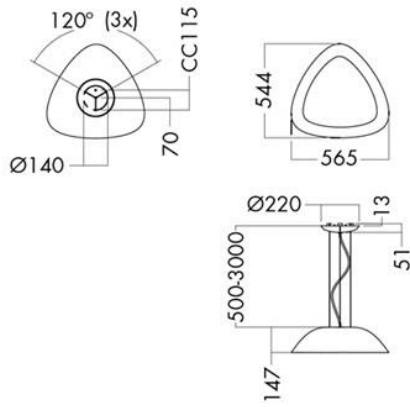

The A60 are available for pendant (A60-P) or surface (A60-S) mounting in three different sizes

A60-P620: Diameter 620mm, height 147mm

A60-P820: Diameter 820mm, height 176mm

A60-P1000: Diameter 1000mm, height 209mm

MOUNTING

Supplied with wires suspension, 2,5 m flexible power cable and ceiling cup for ceilings with inclines of up to 45°

ACCESSORIES

Coverplate in a choice of colours to be ordered separately
 Apple green
 Bright red
 Glossy black
 Glossy white
 Summer yellow
 Swedish blue

CONNECTION

3/5 pole push-in terminal block.

A60-P

MEASUREMENT DRAWINGS

A60-P620

A60-P820

A60-P1000

A60-P