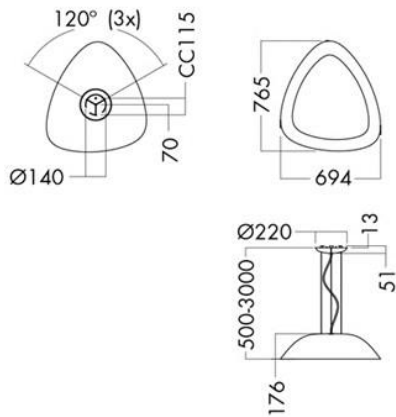

The A60 are available for pendant (A60-P) or surface (A60-S) mounting in three different sizes

A60-P620: Diameter 620mm, height 147mm

A60-P820: Diameter 820mm, height 176mm

A60-P1000: Diameter 1000mm, height 209mm

MOUNTING

Supplied with wires suspension, 2,5 m flexible power cable and ceiling cup for ceilings with inclines of up to 45°

ACCESSORIES

Coverplate in a choice of colours to be ordered separately
 Apple green
 Bright red
 Glossy black
 Glossy white
 Summer yellow
 Swedish blue

CONNECTION

3/5 pole push-in terminal block.

A60-P

MEASUREMENT DRAWINGS

A60-P620

A60-P820

A60-P1000

A60-P

LIGHT MEASUREMENT DRAWINGS

GALLERY

A60-P620 BLACK

A60-P820 BLACK

A60-P1000 BLACK

A60-P bright red / A65

A60-P Summer yellow.

A60-P Swedish blue.