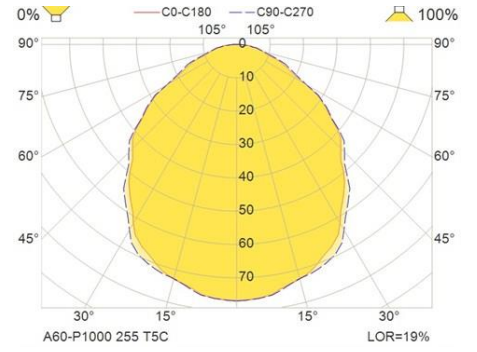

CONNECTION

3/5 pole push-in terminal block.

A60-P

MEASUREMENT DRAWINGS

A60-P620

A60-P820

A60-P1000

A60-P

LIGHT MEASUREMENT DRAWINGS

GALLERY

A60-P620 BLACK

A60-P820 BLACK

A60-P1000 BLACK

A60-P bright red / A65

A60-P Summer yellow.

A60-P Swedish blue.