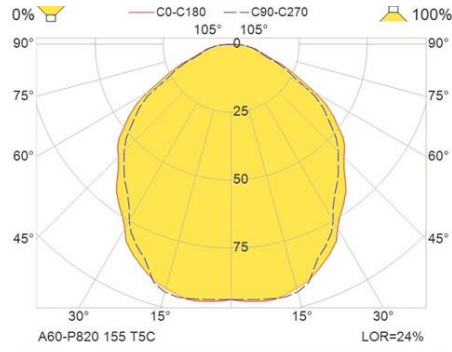

CONNECTION

3/5 pole push-in terminal block.

A60-P

MEASUREMENT DRAWINGS

A60-P620

A60-P820

A60-P1000

A60-P

LIGHT MEASUREMENT DRAWINGS

GALLERY

A60-P620 BLACK

A60-P820 BLACK

A60-P1000 BLACK

A60-P bright red / A65

A60-P Summer yellow.

A60-P Swedish blue.