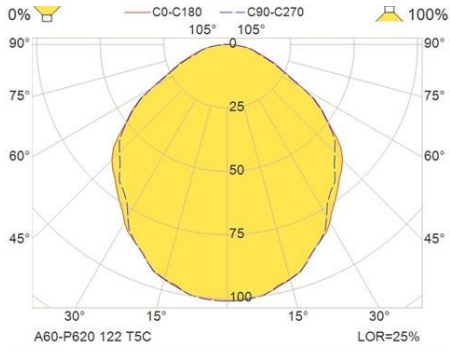

CONNECTION

3/5 pole push-in terminal block.

A60-P

MEASUREMENT DRAWINGS

A60-P620

A60-P820

A60-P1000

A60-P

LIGHT MEASUREMENT DRAWINGS

GALLERY

A60-P620 BLACK

A60-P820 BLACK

A60-P1000 BLACK

A60-P bright red / A65

A60-P Summer yellow.

A60-P Swedish blue.