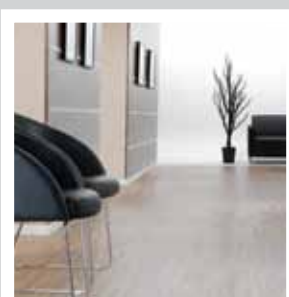

www.glamox.co.uk

LLA102010124

DESIGN: "A10 is a luminous body designed to give a new dimension to its product category by illuminating its surroundings in a seamless way."
Sigbjørn Windingstad