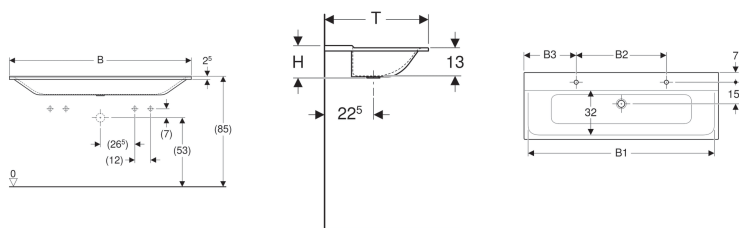

Geberit Xeno² vanity basin

Example image

Application purposes

- For mounting on washbasin cabinets

Characteristics

- Slim rim
- Antibacterial

- Shockproof
- Scratchproof
- Easy cleaning
- Seamless surface repair

Technical data

Material | Varicolor®

Art. no.	Colour / surface	Tap hole	Overflow	B	B1	B2	B3	Cabinet width	H	T
500.277.00.1	white alpine	left and right	without	140 cm	135 cm	65 cm	37.5 cm	139.5 cm	15 cm	48 cm
500.276.00.1	white alpine	without	without	140 cm	135 cm	– cm	– cm	139.5 cm	15 cm	48 cm
500.279.00.1	white alpine	left and right	without	160 cm	155 cm	70 cm	45 cm	159.5 cm	15 cm	48 cm
500.278.00.1	white alpine	without	without	160 cm	155 cm	– cm	– cm	159.5 cm	15 cm	48 cm