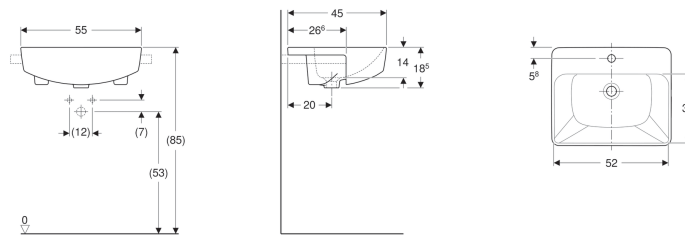

**Geberit VariForm semirecessed washbasin, square**

Example image

**Application purposes**

- For mounting in washtops

**Characteristics**

- Square
- Easy to mount thanks to provided cut-out template

**Technical data**

Material | Vitreous china

**Scope of delivery**

- Fastening material

Art. no.	Colour / surface	Tap hole	Overflow	B	H	T
500.681.01.1	white	centred	visible	55 cm	18.5 cm	45 cm
500.682.01.1	white	left and right	visible	55 cm	18.5 cm	45 cm