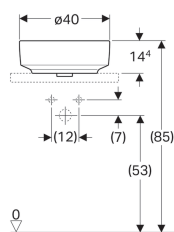

Geberit VariForm lay-on washbasin, round

Example image

- Easy to mount thanks to provided cut-out template

Application purposes

- For mounting on washtops

Characteristics

- Suitable for all VariForm bathroom furniture
- Round

Technical data

Material | Fine fireclay

Scope of delivery

- Fastening material

Art. no.	Colour / surface	D	Overflow	H
500.768.01.2	white	40 cm	without	15.8 cm

Accessories

- Geberit waste outlet with free outlet