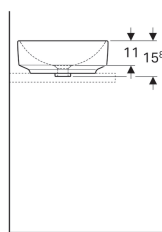

Geberit VariForm lay-on washbasin, round

Example image

- Easy to mount thanks to provided cut-out template

Application purposes

- For mounting on washtops

Characteristics

- Suitable for all VariForm bathroom furniture
- Round

Technical data

Material | Fine fireclay

Scope of delivery

- Fastening material

Art. no.	Colour / surface	D	Overflow	H
500.768.01.2	white	40 cm	without	15.8 cm

Accessories

- Geberit waste outlet with free outlet