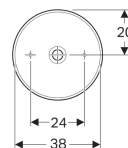

Geberit VariForm lay-on washbasin, round

Example image

- Easy to mount thanks to provided cut-out template

Application purposes

- For mounting on washtops

Characteristics

- Suitable for all VariForm bathroom furniture
- Round

Technical data

Material | Fine fireclay

Scope of delivery

- Fastening material

Art. no.	Colour / surface	D	Overflow	H
500.768.01.2	white	40 cm	without	15.8 cm

Accessories

- Geberit waste outlet with free outlet