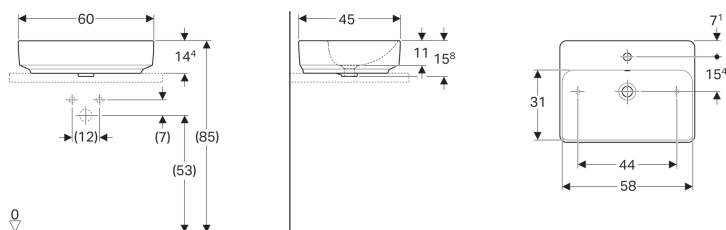

**Geberit VariForm lay-on washbasin, rectangular, with tap hole bench**

Example image

- Easy to mount thanks to provided cut-out template

**Application purposes**

- For mounting on washtops

**Characteristics**

- Suitable for all VariForm bathroom furniture
- Rectangular

**Technical data**

Material | Fine fireclay

**Scope of delivery**

- Fastening material

Art. no.	Colour / surface	Overflow	B	H	T
500.780.01.2	white	visible	60 cm	15.8 cm	45 cm
500.781.01.2	white	without	60 cm	15.8 cm	45 cm