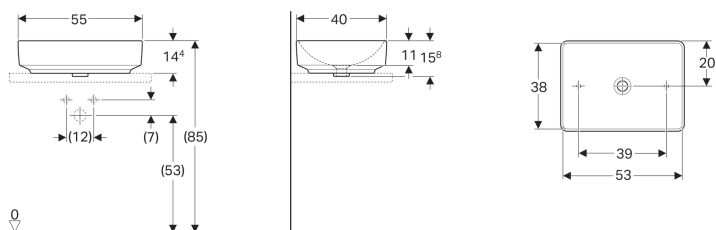

Geberit VariForm lay-on washbasin, rectangular

Example image

- Easy to mount thanks to provided cut-out template

Application purposes

- For mounting on washtops

Characteristics

- Suitable for all VariForm bathroom furniture
- Rectangular

Technical data

Material | Fine fireclay

Scope of delivery

- Fastening material

Art. no.	Colour / surface	Overflow	B	H	T	
500.779.01.1	white	without	55 cm	15.8 cm	40 cm	Phasing out
500.779.01.2	white	without	55 cm	15.8 cm	40 cm	