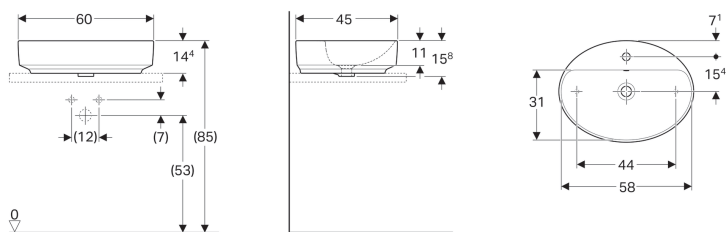

Geberit VariForm lay-on washbasin, oval, with tap hole bench

Example image

Application purposes

- For mounting on washtops

Characteristics

- Suitable for all VariForm bathroom furniture
- Oval

- Easy to mount thanks to provided cut-out template

Technical data

Material | Fine fireclay

Scope of delivery

- Fastening material

Art. no.	Colour / surface	Overflow	B	H	T	
500.772.01.1	white	visible	60 cm	15.8 cm	45 cm	Phasing out
500.772.01.2	white	visible	60 cm	15.8 cm	45 cm	
500.773.01.2	white	without	60 cm	15.8 cm	45 cm	