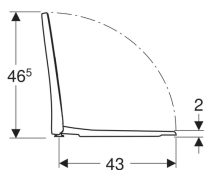

Geberit iCon WC seat, slim design

Example image

Characteristics

- Slim design
- Overlapping WC lid

- Antibacterial

Technical data

Material | Duroplast

Art. no.	Colour / surface	Quick-release hinges	Soft-closing mechanism	Fastening	Hinge material	
574950000	white	no	yes	from above	Brass chrome-plated	New