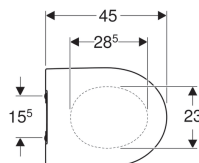

Geberit iCon WC seat, slim design

Example image

Characteristics

- Slim design
- Overlapping WC lid

- Antibacterial

Technical data

Material | Duroplast

Art. no.	Colour / surface	Quick-release hinges	Soft-closing mechanism	Fastening	Hinge material	
574950000	white	no	yes	from above	Brass chrome-plated	New