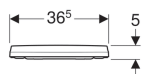

Geberit iCon WC seat, slim design

Example image

Characteristics

- Slim design
- Overlapping WC lid

- Antibacterial

Technical data

Material | Duroplast

Art. no.	Colour / surface	Quick-release hinges	Soft-closing mechanism	Fastening	Hinge material	
574950000	white	no	yes	from above	Brass chrome-plated	New