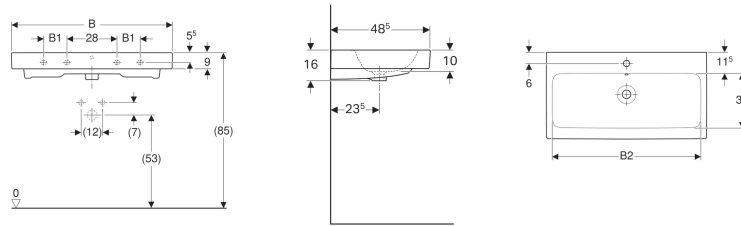

Geberit iCon washbasin

Example image

Characteristics

- Can be installed with a washbasin cabinet

Technical data

Material

Fine fireclay

Art. no.	Colour / surface	Tap hole	Overflow	B	B1	B2	Cabinet width	H	T	Fastening points
124060000	white	centred	visible	60 cm	– cm	54.5 cm	59.5 cm	15.5 cm	48.5 cm	2
124063000	white	without	visible	60 cm	– cm	54.5 cm	59.5 cm	15.5 cm	48.5 cm	2
124075000	white	centred	visible	75 cm	– cm	69 cm	74 cm	15.5 cm	48.5 cm	2
124078000	white	without	visible	75 cm	– cm	69 cm	74 cm	15.5 cm	48.5 cm	2
124090000	white	centred	visible	90 cm	13 cm	84 cm	89 cm	16 cm	48.5 cm	4
124093000	white	without	visible	90 cm	13 cm	84 cm	89 cm	16 cm	48.5 cm	4
124020000	white	left and right	visible	120 cm	28 cm	114.5 cm	119 cm	16 cm	48.5 cm	4
124025000	white	without	visible	120 cm	28 cm	114.5 cm	119 cm	16 cm	48.5 cm	4

Accessories

- Geberit waste outlet with external push-button waste plug
- Geberit waste outlet with internal push-button waste plug
- Geberit bottle trap with dip tube for washbasin, space-saving model, horizontal outlet
- Geberit bottle trap for washbasin, plastic, horizontal outlet
- Geberit fastening material for washbasin