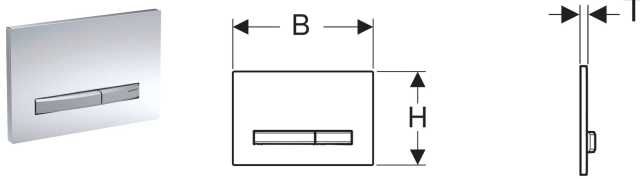

Geberit flush plate Sigma50, for dual flush

Example image

Application purposes

- For flush actuation with Geberit Sigma concealed cisterns

Technical data

Actuation force | < 20 N

Characteristics

- Front actuation
- Easy-to-clean coated actuator buttons
- Sound-absorbing actuator rods, tool-free fast adjustment

Scope of delivery

- Mounting frame
- 2 distance bolts
- 2 actuator rods

Art. no.	Colour / surface	Material designation	B	H	T	
115.788.11.2	Base plate and buttons: chrome-plated Cover plate: white	Die-cast zinc / plastic	24.6 cm	16.4 cm	1.3 cm	New
115.788.21.2	Base plate and buttons: chrome-plated Cover plate: bright chrome-plated	Die-cast zinc / brass	24.6 cm	16.4 cm	1.2 cm	New
115.788.DW.2	Base plate and buttons: chrome-plated Cover plate: black	Die-cast zinc / plastic	24.6 cm	16.4 cm	1.3 cm	New
115.788.GH.2	Base plate and buttons: chrome-plated Cover plate: chrome-plated, brushed, easy-to-clean coated	Die-cast zinc / brass	24.6 cm	16.4 cm	1.2 cm	New
115.788.SD.2	Base plate and buttons: chrome-plated Cover plate: smoked glass reflective	Die-cast zinc / glass	24.6 cm	16.4 cm	1.4 cm	New
115.788.SQ.2	Base plate and buttons: chrome-plated Cover plate: umber	Die-cast zinc / glass	24.6 cm	16.4 cm	1.4 cm	New
115.788.TG.2	Base plate and buttons: chrome-plated Cover plate: sand grey	Die-cast zinc / glass	24.6 cm	16.4 cm	1.4 cm	New
115.788.JM.2	Base plate and buttons: chrome-plated Cover plate: Mustang slate	Die-cast zinc / slate	24.6 cm	16.4 cm	1.4 cm	New
115.788.00.2	Base plate and buttons: chrome-plated Cover plate: customised	Die-cast zinc	24.6 cm	16.4 cm	1 cm	New