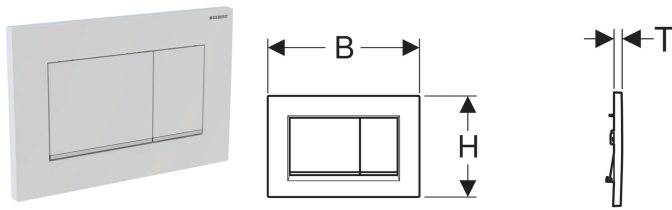

Geberit flush plate Sigma30 for dual flush

Example image

Application purposes

- For flush actuation with Geberit Sigma concealed cisterns

Technical data

Actuation force | < 20 N

Characteristics

- Front actuation
- Sound-absorbing actuator rods, tool-free fast adjustment

Scope of delivery

- Mounting frame
- 2 distance bolts
- 2 actuator rods

Art. no.	Colour / surface	Material designation	B	H	T	
115.883.KH.1	Plate and buttons: gloss chrome-plated Design stripes: matt chrome-plated	Plastic	24.6 cm	16.4 cm	1.2 cm	
115.883.KJ.1	Plate and buttons: white Design stripes: gloss chrome-plated	Plastic	24.6 cm	16.4 cm	1.2 cm	
115.883.KK.1	Plate and buttons: white Design stripes: gold-plated	Plastic	24.6 cm	16.4 cm	1.2 cm	
115.883.KL.1	Plate: white Buttons and design stripes: matt chrome-plated	Plastic	24.6 cm	16.4 cm	1.2 cm	
115.883.KM.1	Plate and buttons: black Design stripes: gloss chrome-plated	Plastic	24.6 cm	16.4 cm	1.2 cm	
115.883.KN.1	Plate and buttons: matt chrome-plated Design stripes: gloss chrome-plated	Plastic	24.6 cm	16.4 cm	1.2 cm	
115.883.JQ.1	Plate and buttons: matt chrome-coated, easy-to-clean coated Design stripes: gloss chrome-plated	Plastic	24.6 cm	16.4 cm	1.2 cm	New
115.883.JT.1	Plate and buttons: white matt coated, easy-to-clean coated Design stripes: gloss chrome-plated	Plastic	24.6 cm	16.4 cm	1.2 cm	New
115.883.14.1	Plate and button: black matt coated, easy-to-clean coated Design stripes: gloss chrome-plated	Plastic	24.6 cm	16.4 cm	1.2 cm	New