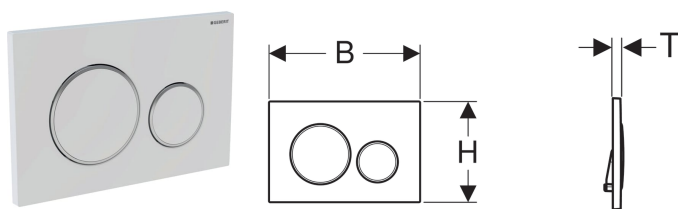

## Geberit flush plate Sigma20 for dual flush

Example image

### Application purposes

- For flush actuation with Geberit Sigma concealed cisterns

### Scope of delivery

- Mounting frame
- 2 distance bolts
- 2 actuator rods

Art. no.	Colour / surface	Material designation	B	H	T	
115.882.KH.1	Plate and buttons: gloss chrome-plated Design rings: matt chrome-plated	Plastic	24.6 cm	16.4 cm	1.2 cm	
115.882.KJ.1	Plate and buttons: white Design rings: gloss chrome-plated	Plastic	24.6 cm	16.4 cm	1.2 cm	
115.882.KK.1	Plate and buttons: white Design rings: gold-plated	Plastic	24.6 cm	16.4 cm	1.2 cm	
115.882.KL.1	Plate: white Design rings and buttons: matt chrome-plated	Plastic	24.6 cm	16.4 cm	1.2 cm	
115.882.KM.1	Plate and buttons: black Design rings: gloss chrome-plated	Plastic	24.6 cm	16.4 cm	1.2 cm	
115.882.KN.1	Plate and buttons: matt chrome-plated Design rings: gloss chrome-plated	Plastic	24.6 cm	16.4 cm	1.2 cm	
115.882.SN.1	Plate and buttons: brushed, easy-to-clean coated Design rings: polished	Stainless steel	24.6 cm	16.4 cm	1.2 cm	
115.882.JQ.1	Plate and buttons: matt chrome-coated, easy-to-clean coated Design rings: gloss chrome-plated	Plastic	24.6 cm	16.4 cm	1.2 cm	New
115.882.JT.1	Plate and buttons: white matt coated, easy-to-clean coated Design rings: gloss chrome-plated	Plastic	24.6 cm	16.4 cm	1.2 cm	New
115.882.14.1	Plate and button: black matt coated, easy-to-clean coated Design rings: gloss chrome-plated	Plastic	24.6 cm	16.4 cm	1.2 cm	New