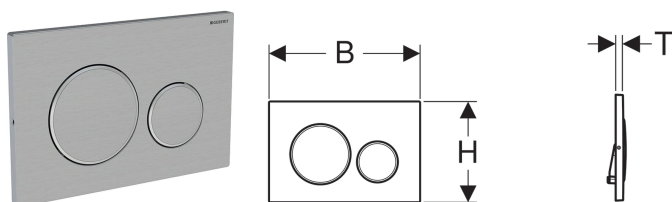

**Geberit flush plate Sigma20 for dual flush, screwable**

Example image

**Application purposes**

- For flush actuation with Geberit Sigma concealed cisterns

**Characteristics**

- Front actuation
- Sound-absorbing actuator rods, tool-free fast adjustment

**Technical data**

Actuation force | < 20 N

**Scope of delivery**

- Mounting frame
- 2 distance bolts
- 2 actuator rods
- Set of bolts

Art. no.	Colour / surface	Material designation	B	H	T
115.889.SN.1	Plate and buttons: brushed, easy-to-clean coated Design rings: polished	Stainless steel	24.6 cm	16.4 cm	1.5 cm

**Accessories**

- Geberit extension set for Sigma, Omega and Kappa concealed cisterns

- Screwable - with fixing screws for anti-tamper in commecrical applications