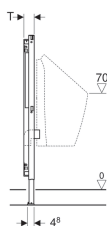

## Geberit Duofix frame for urinal, 112–130 cm, universal, for 0-litre urinals

Example image

- Element height adjustable to urinal, 112–130 cm
- Connection positions for Geberit urinal Preda prepared
- Fastening for connection bend, height-adjustable and sound-absorbing
- Urinal fasteners M8 width- and height-adjustable
- Crossbars with centring marks, adjustable without tools
- Markings for connection positions of Geberit urinals Preda and Selva
- Additional fastening possible for urinal with accessories
- Can be refitted with accessories for urinals Laufen Lema 1-litre Compact and Tamaro-VS NEW 41122

### Scope of delivery

- 2 fixing brackets
- Connection bend made of PE-HD,  $\varnothing$  50 / 63 mm
- 2 threaded rods M8
- Fastening material

### To order additionally

- Urinal trap

Art. no.	B	H	T
111.671.00.1	50 cm	112–130 cm	7.5 cm