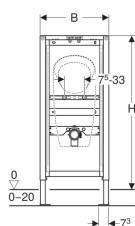

## Geberit Duofix frame for urinal, 112–130 cm, universal, for 0-litre urinals

Example image

### Application purposes

- For drywall construction
- For masonry walls
- For installation in part- or room-height prewall installations
- For installation in room-height installation walls
- For installation in part- or room-height Geberit Duofix system walls
- For installation of waterless urinals
- For installation of 1-litre urinals, with accessories
- For floor constructions 0–20 cm

- Element height adjustable to urinal, 112–130 cm
- Connection positions for Geberit urinal Preda prepared
- Fastening for connection bend, height-adjustable and sound-absorbing
- Urinal fasteners M8 width- and height-adjustable
- Crossbars with centring marks, adjustable without tools
- Markings for connection positions of Geberit urinals Preda and Selva
- Additional fastening possible for urinal with accessories
- Can be refitted with accessories for urinals Laufen Lema 1-litre Compact and Tamaro-VS NEW 41122

### To order additionally

- Urinal trap

Art. no.	B	H	T
111.671.00.1	50 cm	112–130 cm	7.5 cm