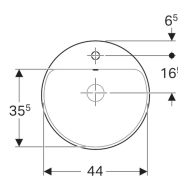

Geberit VariForm countertop washbasin, round, with tap hole bench

Example image

- Easy to mount thanks to provided cut-out template

Application purposes

- For mounting in washtops

Technical data

Material | Vitreous china

Characteristics

- Round

Art. no.	Colour / surface	D	Overflow	H
500.704.01.2	white	48 cm	visible	17.8 cm
500.706.01.2	white	48 cm	without	17.8 cm

Accessories

- Geberit waste outlet with free outlet