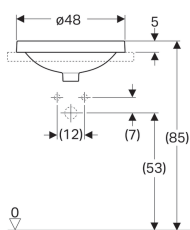

Geberit VariForm countertop washbasin, round, with tap hole bench

Example image

- Easy to mount thanks to provided cut-out template

Application purposes

- For mounting in washtops

Technical data

Material | Vitreous china

Characteristics

- Round

Art. no.	Colour / surface	D	Overflow	H
500.704.01.2	white	48 cm	visible	17.8 cm
500.706.01.2	white	48 cm	without	17.8 cm

Accessories

- Geberit waste outlet with free outlet