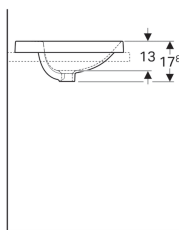

Geberit VariForm countertop washbasin, round, with tap hole bench

Example image

- Easy to mount thanks to provided cut-out template

Application purposes

- For mounting in washtops

Technical data

Material | Vitreous china

Characteristics

- Round

Art. no.	Colour / surface	D	Overflow	H
500.704.01.2	white	48 cm	visible	17.8 cm
500.706.01.2	white	48 cm	without	17.8 cm

Accessories

- Geberit waste outlet with free outlet