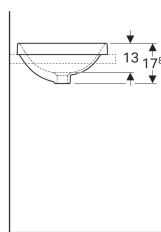

Geberit VariForm countertop washbasin, round

Example image

- Easy to mount thanks to provided cut-out template

Application purposes

- For mounting in washtops

Technical data

Material | Vitreous china

Characteristics

- Round

| Art. no. | Colour / surface | D | Overflow | H |
|--------------|------------------|-------|----------|---------|
| 500.700.01.2 | white | 40 cm | visible | 17.8 cm |
| 500.702.01.2 | white | 40 cm | without | 17.8 cm |