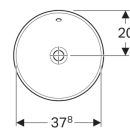

Geberit VariForm countertop washbasin, round

Example image

- Easy to mount thanks to provided cut-out template

Application purposes

- For mounting in washtops

Technical data

Material | Vitreous china

Characteristics

- Round

| Art. no. | Colour / surface | D | Overflow | H |
|--------------|------------------|-------|----------|---------|
| 500.700.01.2 | white | 40 cm | visible | 17.8 cm |
| 500.702.01.2 | white | 40 cm | without | 17.8 cm |