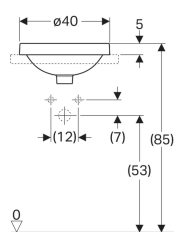

Geberit VariForm countertop washbasin, round

Example image

- Easy to mount thanks to provided cut-out template

Application purposes

- For mounting in washtops

Technical data

Material | Vitreous china

Characteristics

- Round

| Art. no. | Colour / surface | D | Overflow | H |
|--------------|------------------|-------|----------|---------|
| 500.700.01.2 | white | 40 cm | visible | 17.8 cm |
| 500.702.01.2 | white | 40 cm | without | 17.8 cm |