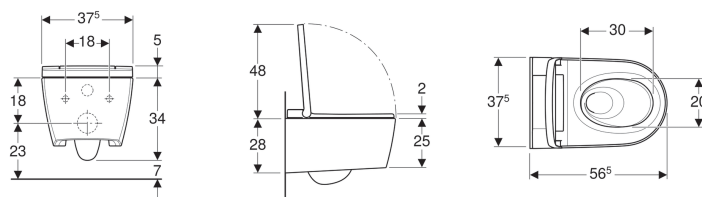

Geberit AquaClean Sela WC complete solution, wall-hung WC

Application purposes

- For convenient toilet use
- For gently cleaning the anal and vaginal areas with water

Characteristics

- Water heating via continuous flow heater
- Anal shower with WhirlSpray shower technology
- Separate Lady shower nozzle in protected park position
- Adjustable shower water temperature
- Spray intensity can be set to five different levels
- Spray arm can be set to five different positions
- Adjustable oscillating spray (automatic forward and reverse motion of the spray arm)
- Automatic pre- and postrinsing of the spray nozzle with fresh water
- Descaling programme
- Rimless WC ceramic appliance featuring TurboFlush flush technology
- Washdown WC with special glaze KeraTect
- User detection
- WC seat ring and WC lid with soft-closing mechanism
- WC lid with SoftOpening
- Activation of the orientation light via brightness sensor
- Orientation light can be set in seven colours
- Functions and settings via remote control
- Four user profiles can be programmed
- Compatible with Geberit AquaClean app
- Water supply connection on the left, hidden behind the WC ceramic
- Mains connection with flexible three-wire sheathed cable, on the right side, hidden behind the WC ceramic
- External water supply connection on the left possible with accessories
- External mains connection with power outlet on the right possible
- Approval in accordance with (DIN) EN 1717 / (DIN) EN 13077

Technical data

Protection class	I
Protection degree	IPX4
Nominal voltage	230 V AC
Mains frequency	50 Hz
Power consumption	1850 W
Power consumption standby / with heating switched on	≤ 0.5 W
Flow pressure	0.5–10 bar
Operating temperature	5–40 °C
Water temperature, adjustment range	34–40 °C
Calculated flow rate	0.02 l/s
Minimum flow pressure for calculated flow rate	0.5 bar
Spray time	50 s
Maximum load WC seat	150 kg

Scope of delivery

- Water supply connection set for Geberit Sigma concealed cistern 12 cm and Geberit Omega concealed cistern 12 cm, installation height 112 cm
- Female socket for mains connection
- Sound insulation set
- Spray shield
- Descaling agent, 125 ml
- Cleaning set
- Connection set for WC, $\varnothing$ 90 mm
- Remote control with wall-mounted case and battery CR2032
- Fastening material

Accessories

- Wall-mounted control panel for Geberit AquaClean Sela
- Wall-mounted control panel, touchless, for Geberit AquaClean
- Interface module for Geberit AquaClean Mera / Sela