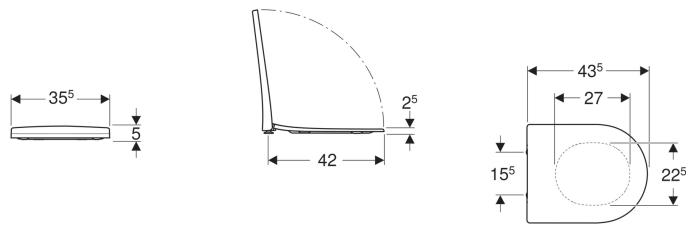

Geberit Acanto WC seat

Example image

- Antibacterial

Characteristics

- Overlapping WC lid
- Slim design

Technical data

Material | Duroplast

Art. no.	Colour / surface	Quick-release hinges	Soft-closing mechanism	Fastening	Hinge material	
500.604.01.2	white	no	no	from above	Brass chrome-plated	New
500.605.01.2	white	yes	yes	from above	Brass chrome-plated	New
500.660.01.2	white	no	yes	from above	Brass chrome-plated	New