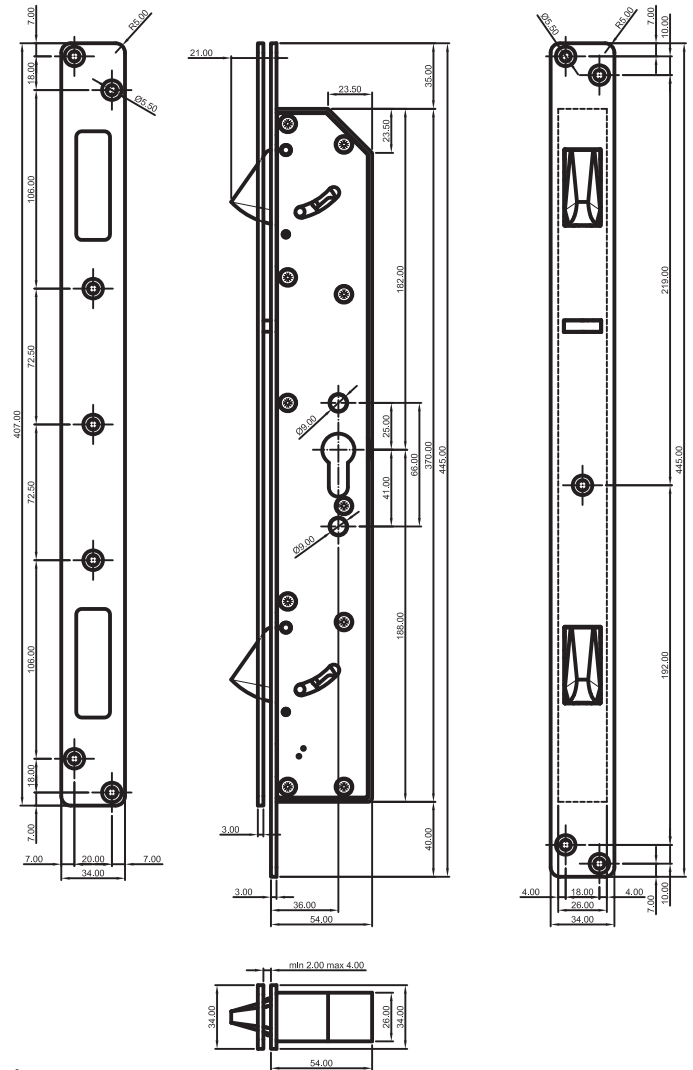

## B&B LOCKS - D2 series

# B&B LOCKS - D2 Series

- **ROBUST**
- **RELIABLE**
- **DURABLE**

Technical characteristics:

- Mechanical security lock with 2 self-locking bolts
- The bolts are ejected and deadlocked automatically as soon as the door closes
- always secured on 2 locking points (bolt throw 20mm)
- Both L and R - symmetrical bolts for both bumper doors and revolving doors
- unlocking by 17mm europrofile cylinder
- integrated signalisation of the bolt position (unlocked / locked)
- locking components, housing and striker plate in stainless steel
- side load resistance of 40.000 N
- backset 36mm
- security escutcheon SE-17 available (optional)