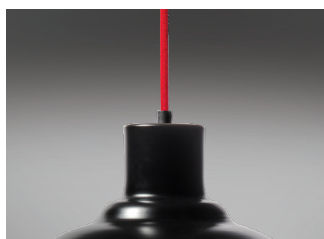

DECO - ABF

DATASHEET

GAMMA
ILLUMINATION

Key Features

- Decorative aluminium hand spun LED Pendant
- Replaceable E27 Philips Deco LED lamp
- Available in three desirable colourways as standard
- Supplied with colour coordinated ceiling cup
- Bespoke paint finishes available
- Red braided cable option
- Adjustable 2 m suspension cable
- Interior finish in white satin
- Complements Deco AGH

Black satin outer, white satin inner	/B
Grey satin outer, white satin inner	/G
Red gloss outer, white satin inner	/R
Red braided cable	/RC
Contact sales for product variations	

DECO - ABF

DATASHEET

GAMMA
ILLUMINATION

Options

ABF002
Warm dim (E27)

ABF003
Dimmable (E27)

/B
Black satin outer, white satin inner

/G
Grey satin outer, white satin inner

/R
Red gloss outer, white satin inner

/RC
Red braided cable

Product variations
Other colours and specifications
available on request