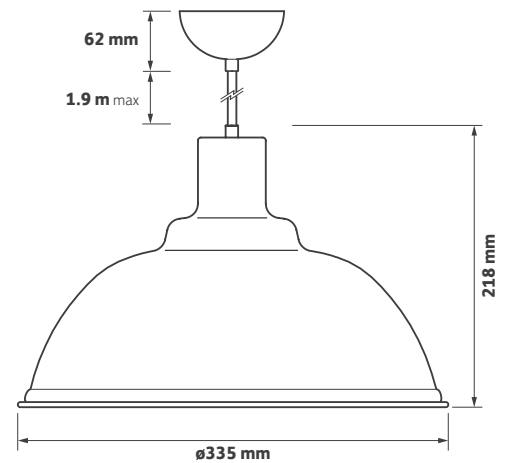

DECO - ABF

DATASHEET

GAMMA
ILLUMINATION

Key Features

- Decorative aluminium hand spun LED Pendant
- Replaceable E27 Philips Deco LED lamp
- Available in three desirable colourways as standard
- Supplied with colour coordinated ceiling cup
- Bespoke paint finishes available
- Red braided cable option
- Adjustable 2 m suspension cable
- Interior finish in white satin
- Complements Deco AGH

Technical Drawing

Ordering Information

Output (lm)	Power (W)	Colour (K)	LED Lamp Type	Model Ref.
370 lm	6 W	2200 - 2700	E27 Warm dim	ABF002
620 lm	8 W	2700	E27 Dimmable	ABF003

Options

Please select from the options below.