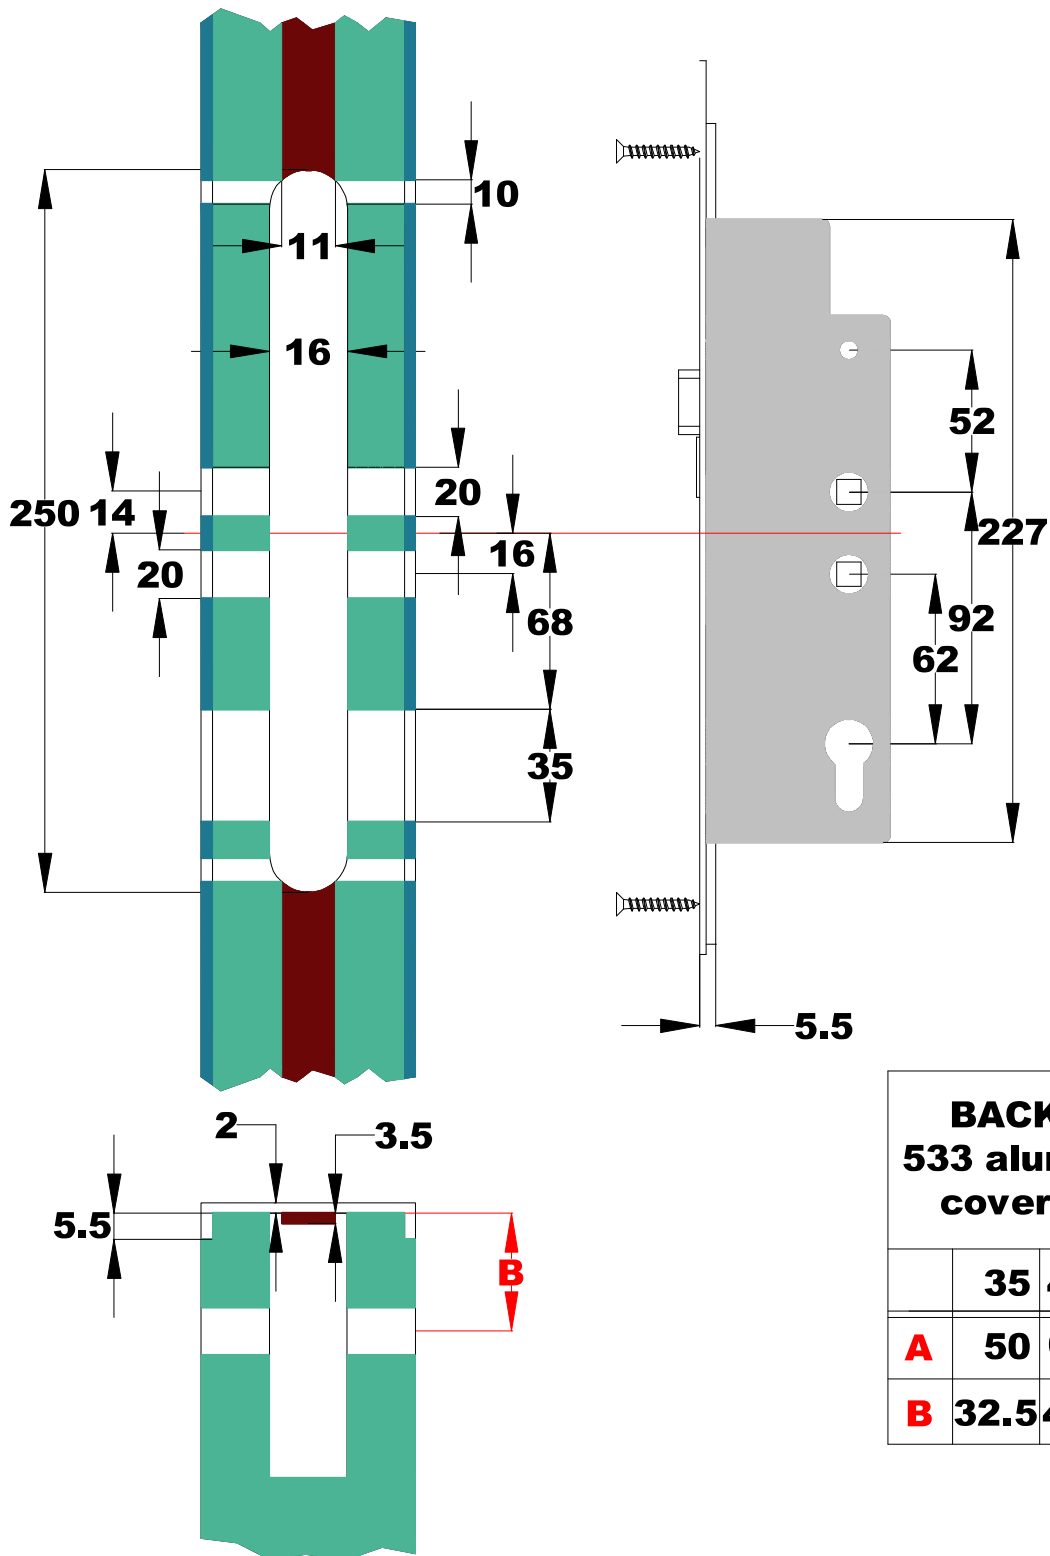

Crimebeater centre case preparation 533 Aluminium cover strip

BACKSET			
533 aluminium cover strip			
	35	45	55
A	50	60	70
B	32.5	42.5	52.5