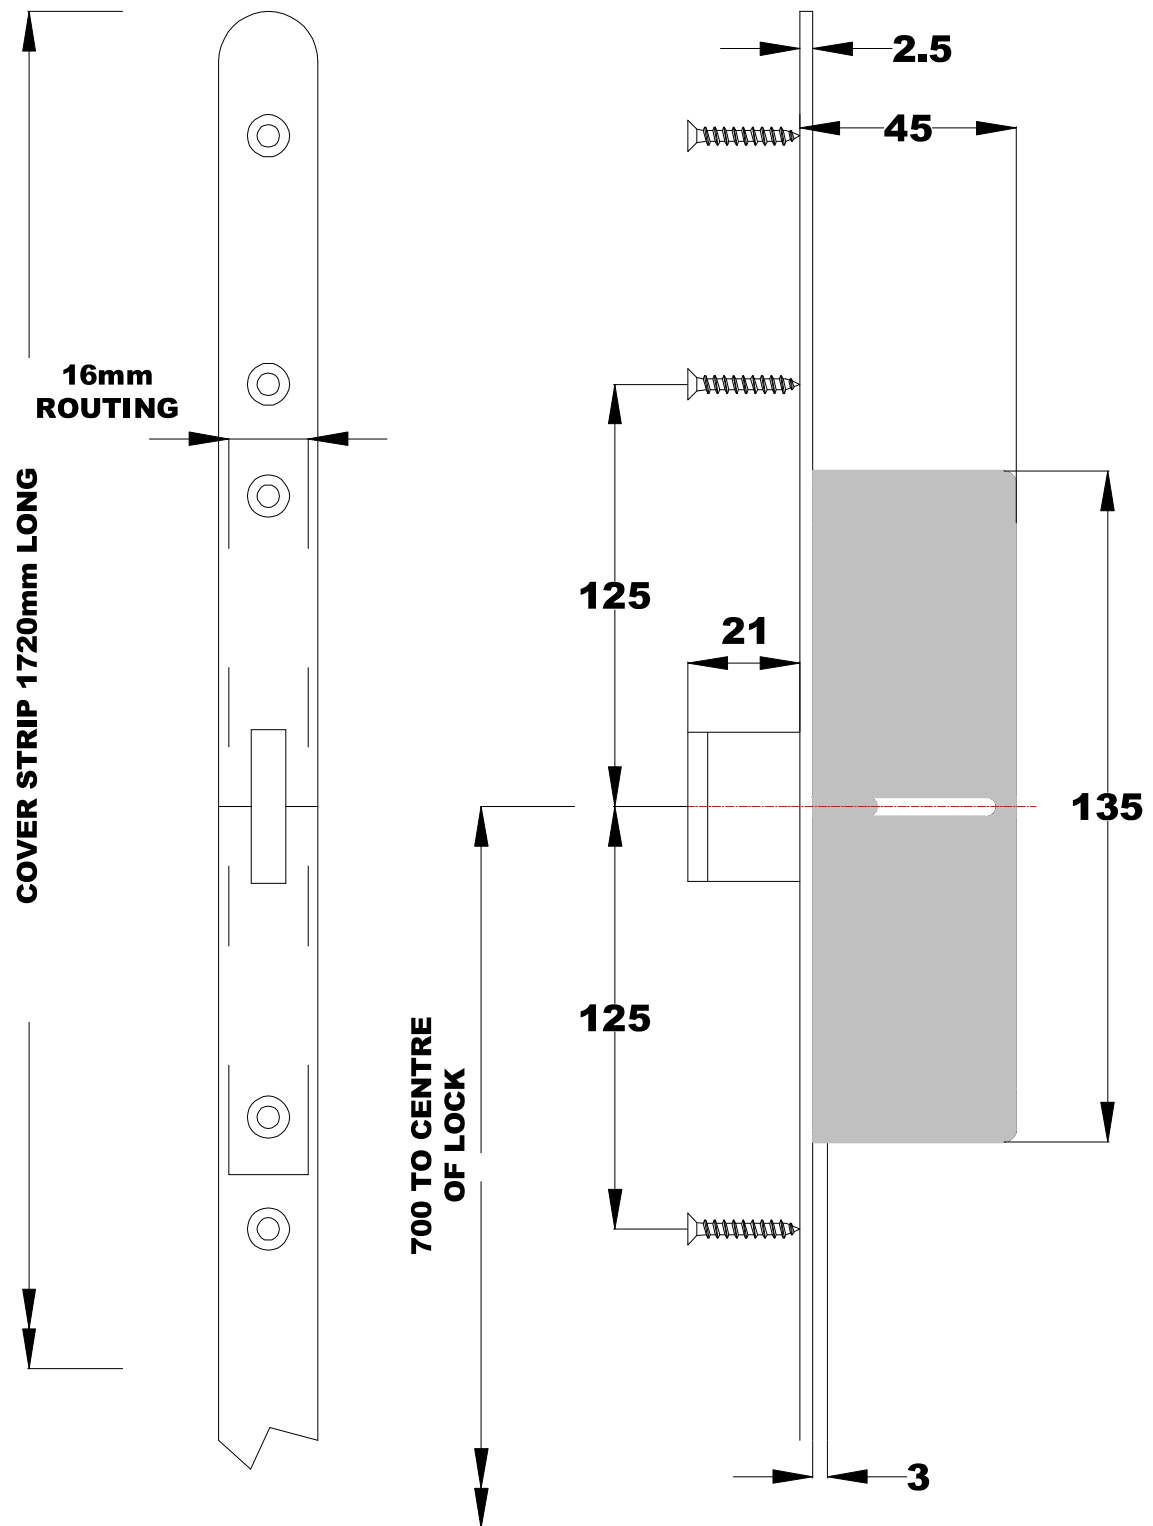

**CRB0006-MT 55mm Backset hooks**

Crimebeater lock range 533 aluminium cover strip mortise midlock

**CRB0027 35mm Backset bolts**

**CRB0028 45mm Backset bolts**

**CRB0029 55mm Backset bolts**

**CRB0030 35mm Backset hooks**

**CRB0031 45mm Backset hooks**

**CRB0032 55mm Backset hooks**

## Crimebeater centre case detail 20mm cover strip

BACKSET			
	35	45	55
<b>A</b>	50	60	70

Crimebeater top / bottom bolt case detail 20mm cover strip

Crimebeater top / bottom hook case detail 20mm cover strip

### BACKSET 533 aluminium cover strip

	35	45	55
<b>A</b>	50	60	70
<b>B</b>	32.5	42.5	52.5