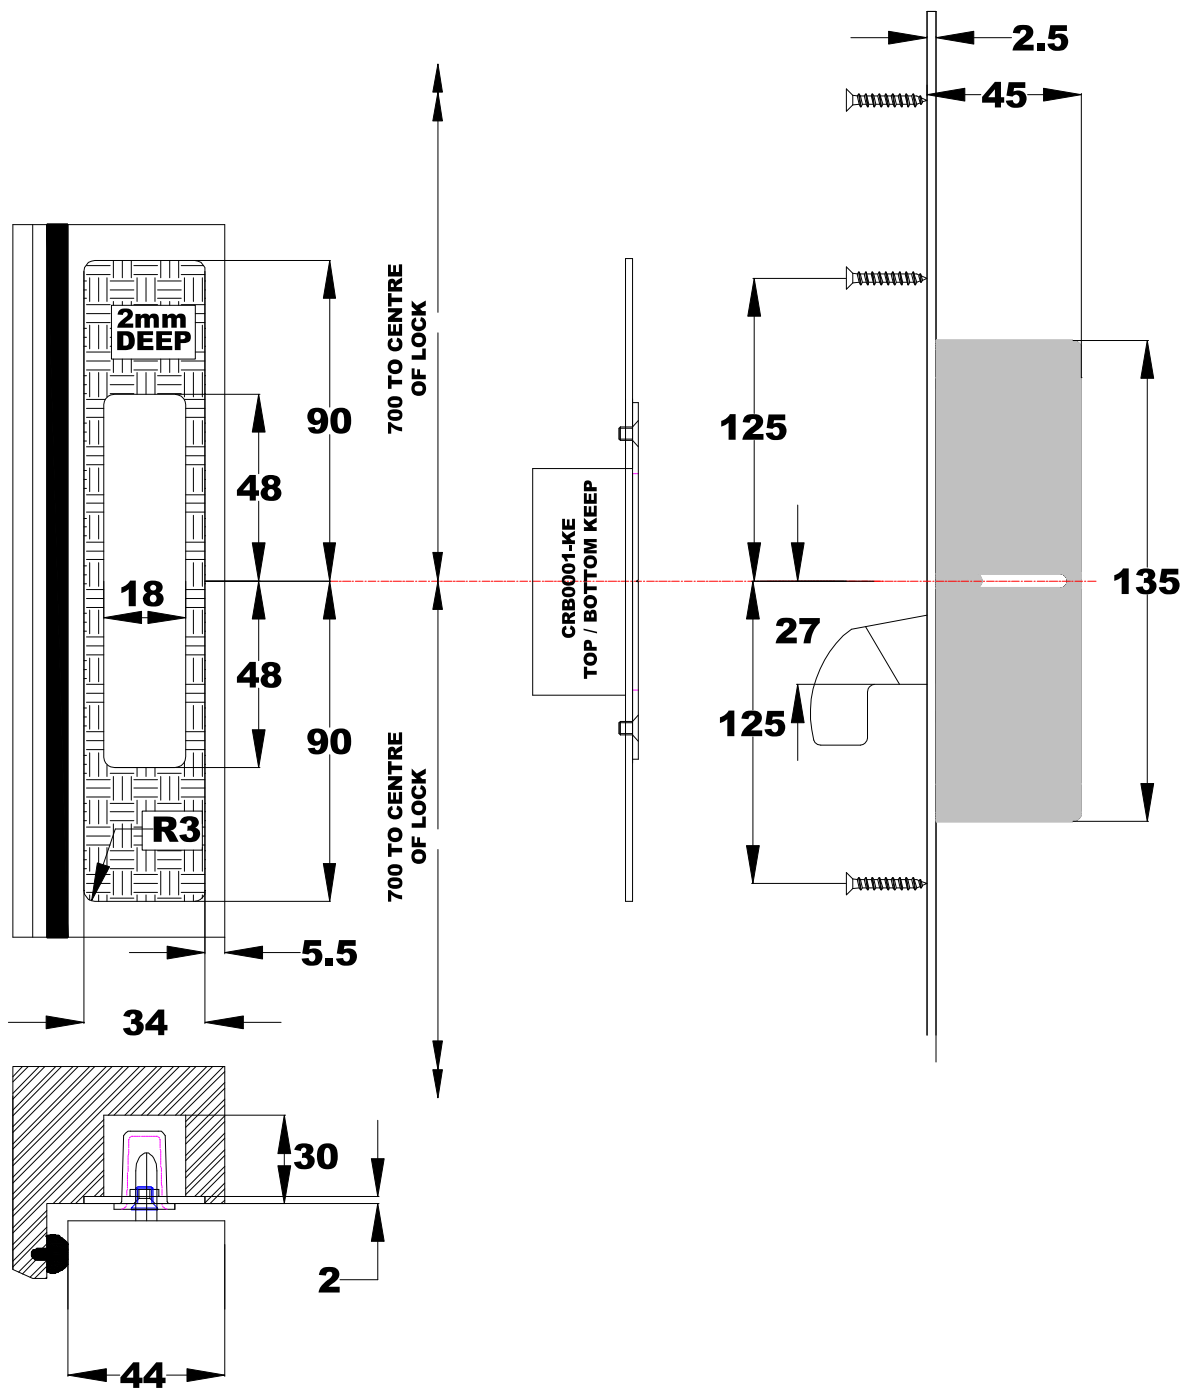

CRB0001-KE top / bottom keep frame preparation HOOK