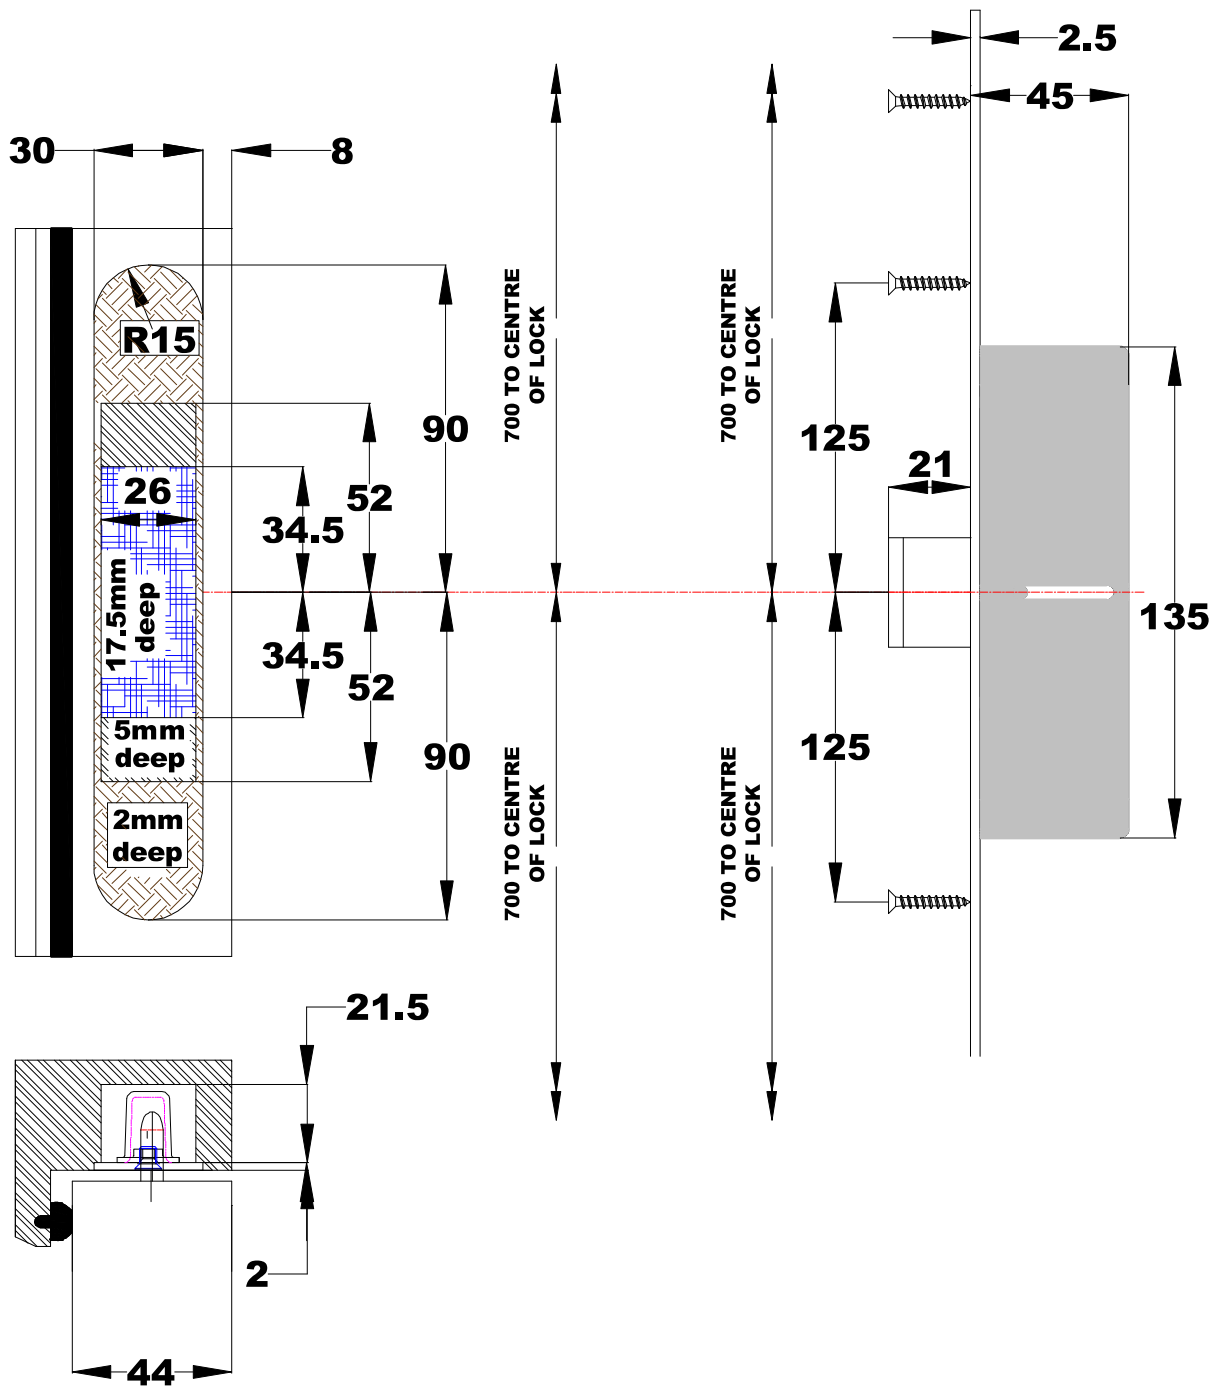

### BACKSET 533 aluminium cover strip

	35	45	55
<b>A</b>	50	60	70
<b>B</b>	32.5	42.5	52.5

## Crimebeater CRB0001-KE top / bottom keep preparation BOLT

CRB0001-KE top / bottom keep frame preparation HOOK

Crimebeater CRB0004-KE top / bottom keep preparation BOLT