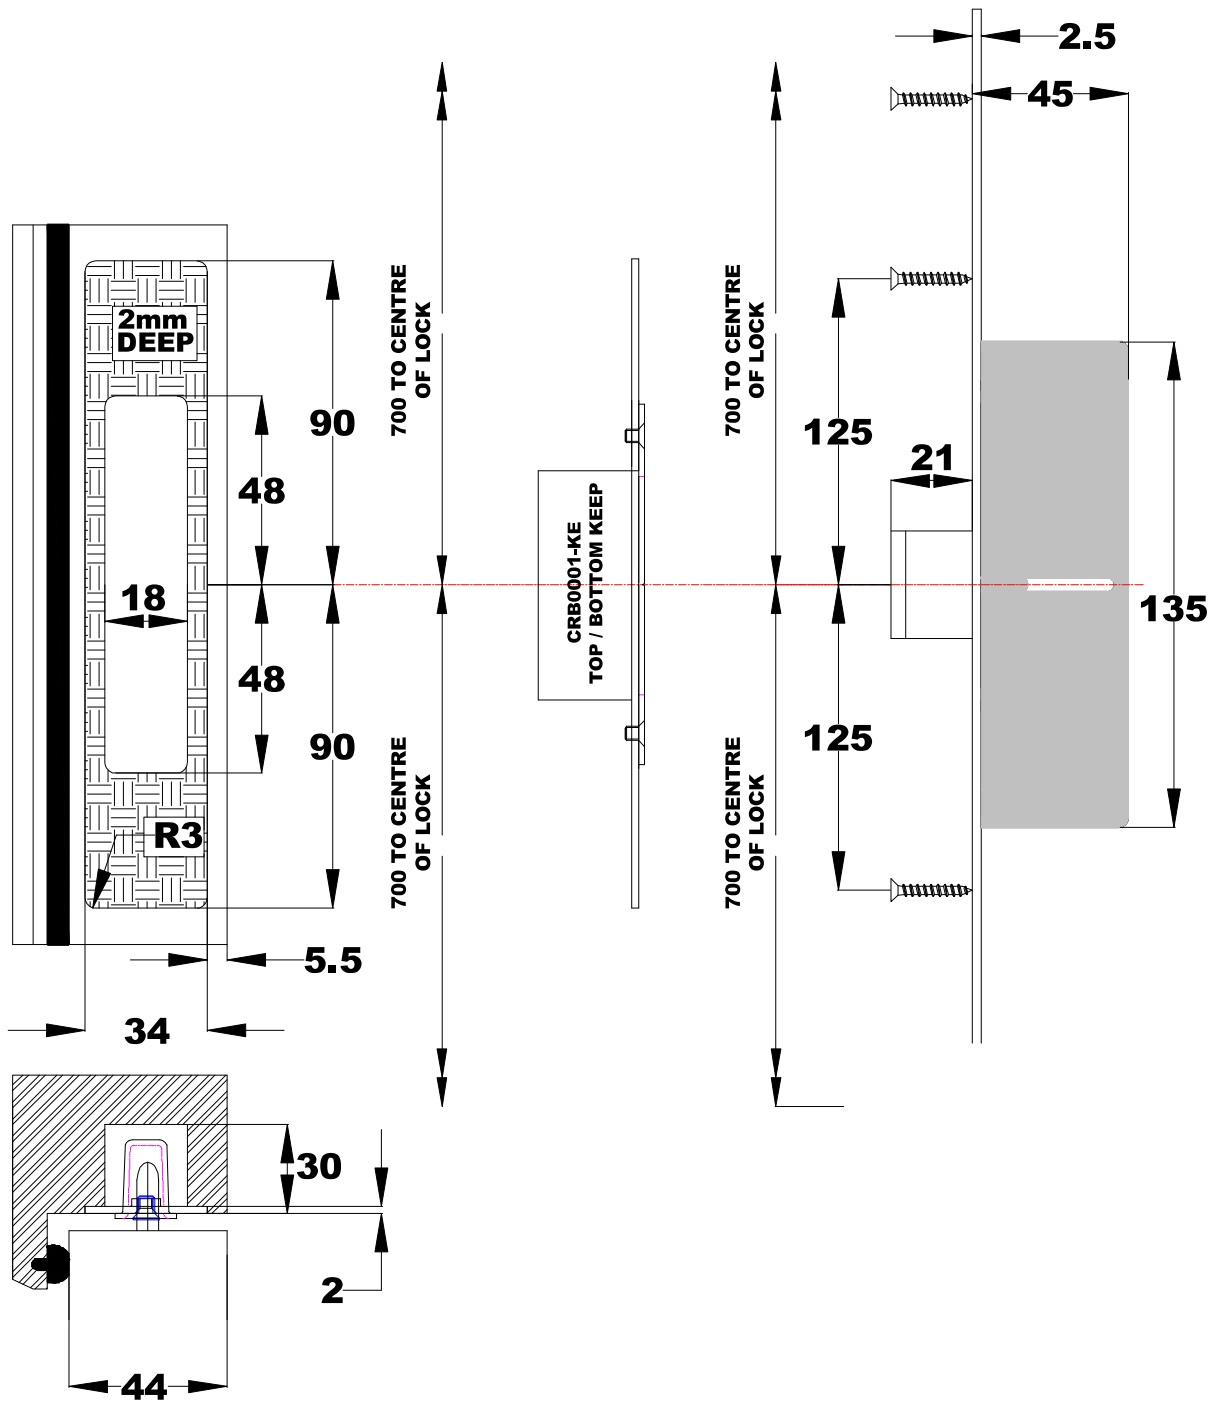

Crimebeater CRB0001-KE top / bottom keep preparation BOLT