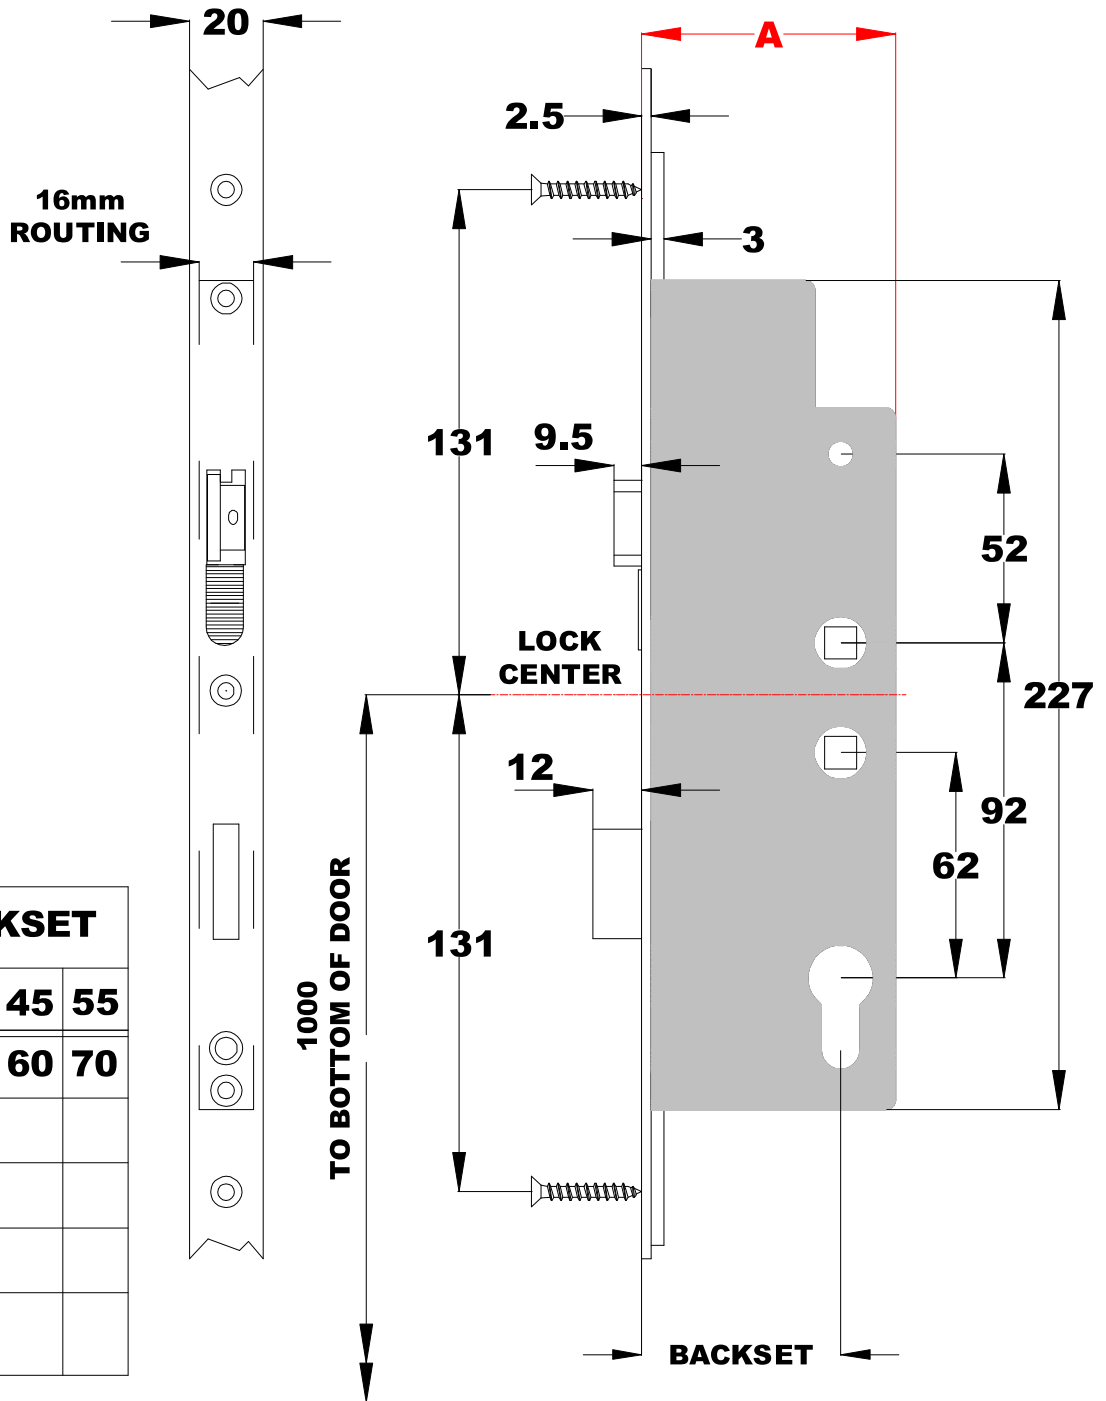

Crimebeater lock range 20mm cover strip

**CRB0001 35mm Backset bolts**

**CRB0002 45mm Backset bolts**

**CRB0003 55mm Backset bolts**

**CRB0004 35mm Backset hooks**

**CRB0005 45mm Backset hooks**

**CRB0006 55mm Backset hooks**

Crimebeater lock range 533 aluminium cover strip

**CRB0027 35mm Backset bolts**

**CRB0028 45mm Backset bolts**

**CRB0029 55mm Backset bolts**

**CRB0030 35mm Backset hooks**

**CRB0031 45mm Backset hooks**

**CRB0032 55mm Backset hooks**

**CRB0006-MT 55mm Backset hooks**

Crimebeater lock range 533 aluminium cover strip mortise midlock

**CRB0027 35mm Backset bolts**

**CRB0028 45mm Backset bolts**

**CRB0029 55mm Backset bolts**

**CRB0030 35mm Backset hooks**

## Crimebeater centre case detail 20mm cover strip

BACKSET			
	35	45	55
<b>A</b>	50	60	70

Crimebeater top / bottom bolt case detail 20mm cover strip

Crimebeater top / bottom hook case detail 20mm cover strip