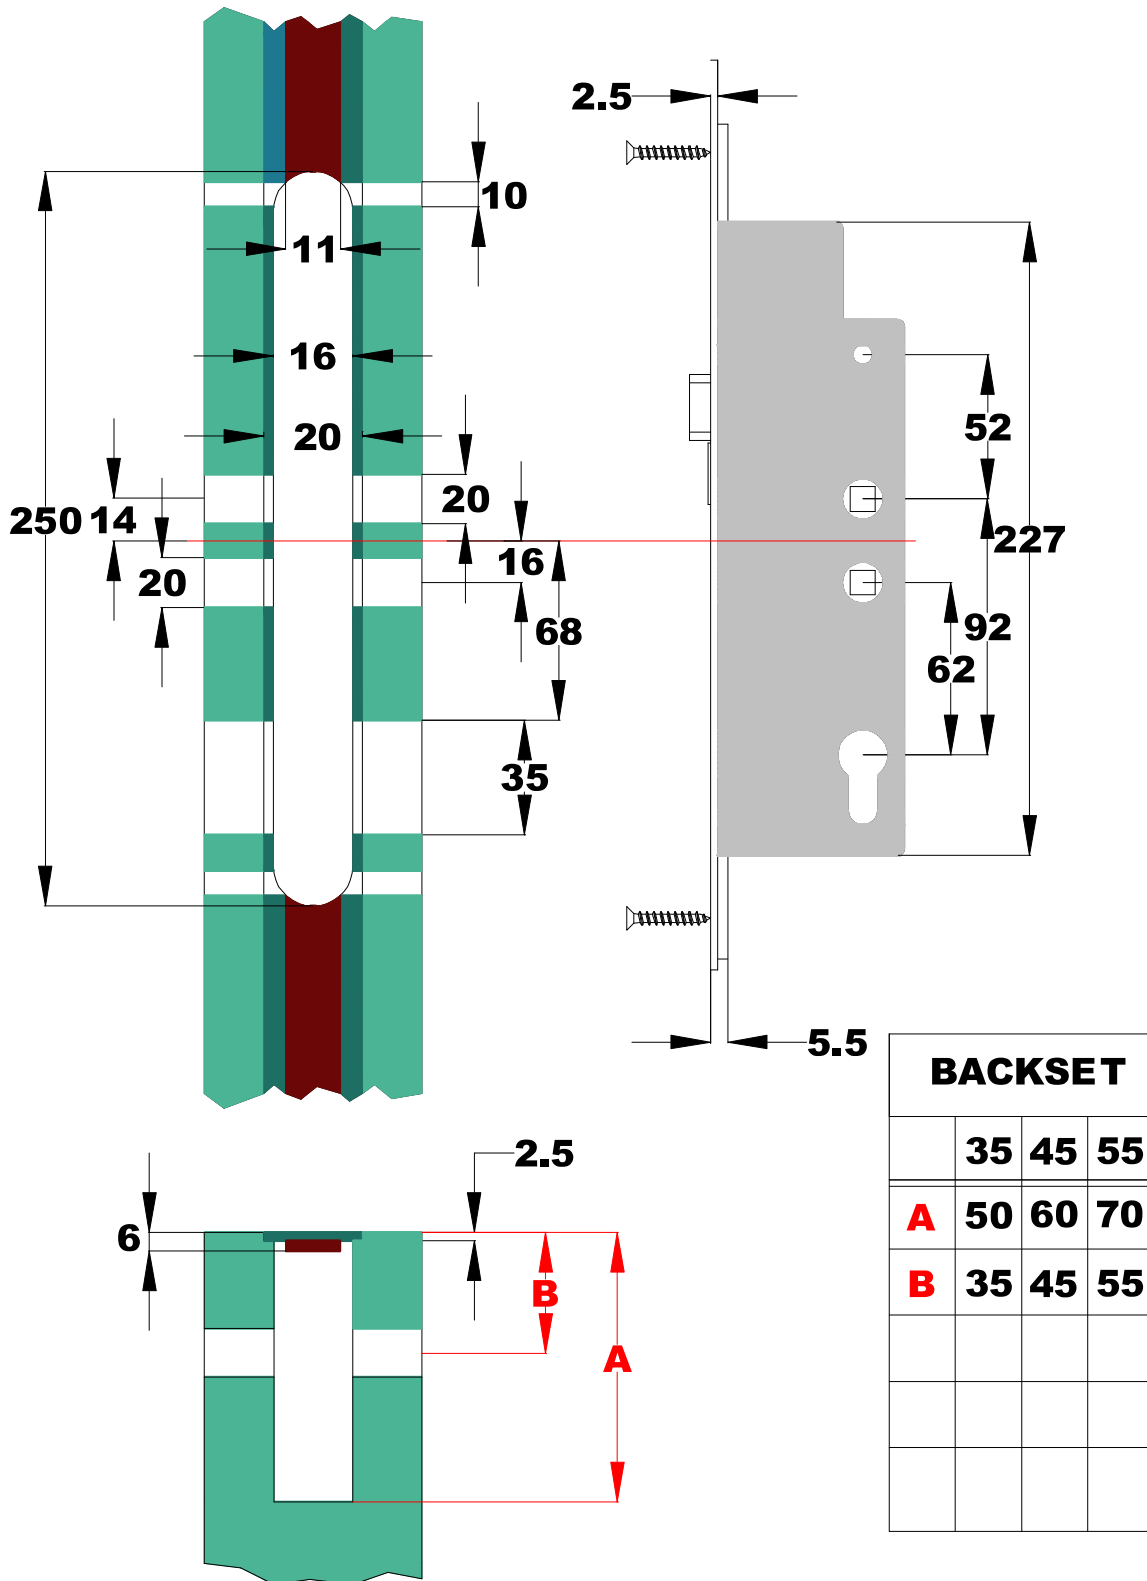

## Crimebeater centre case detail 20mm cover strip

BACKSET			
	35	45	55
<b>A</b>	50	60	70

Crimebeater top / bottom bolt case detail 20mm cover strip

Crimebeater top / bottom hook case detail 20mm cover strip

## Crimebeater centre case preparation 20mm cover strip

Crimebeater top / bottom bolt preparation 20mm cover strip

### BACKSET 533 aluminium cover strip

	35	45	55
<b>A</b>	50	60	70
<b>B</b>	32.5	42.5	52.5