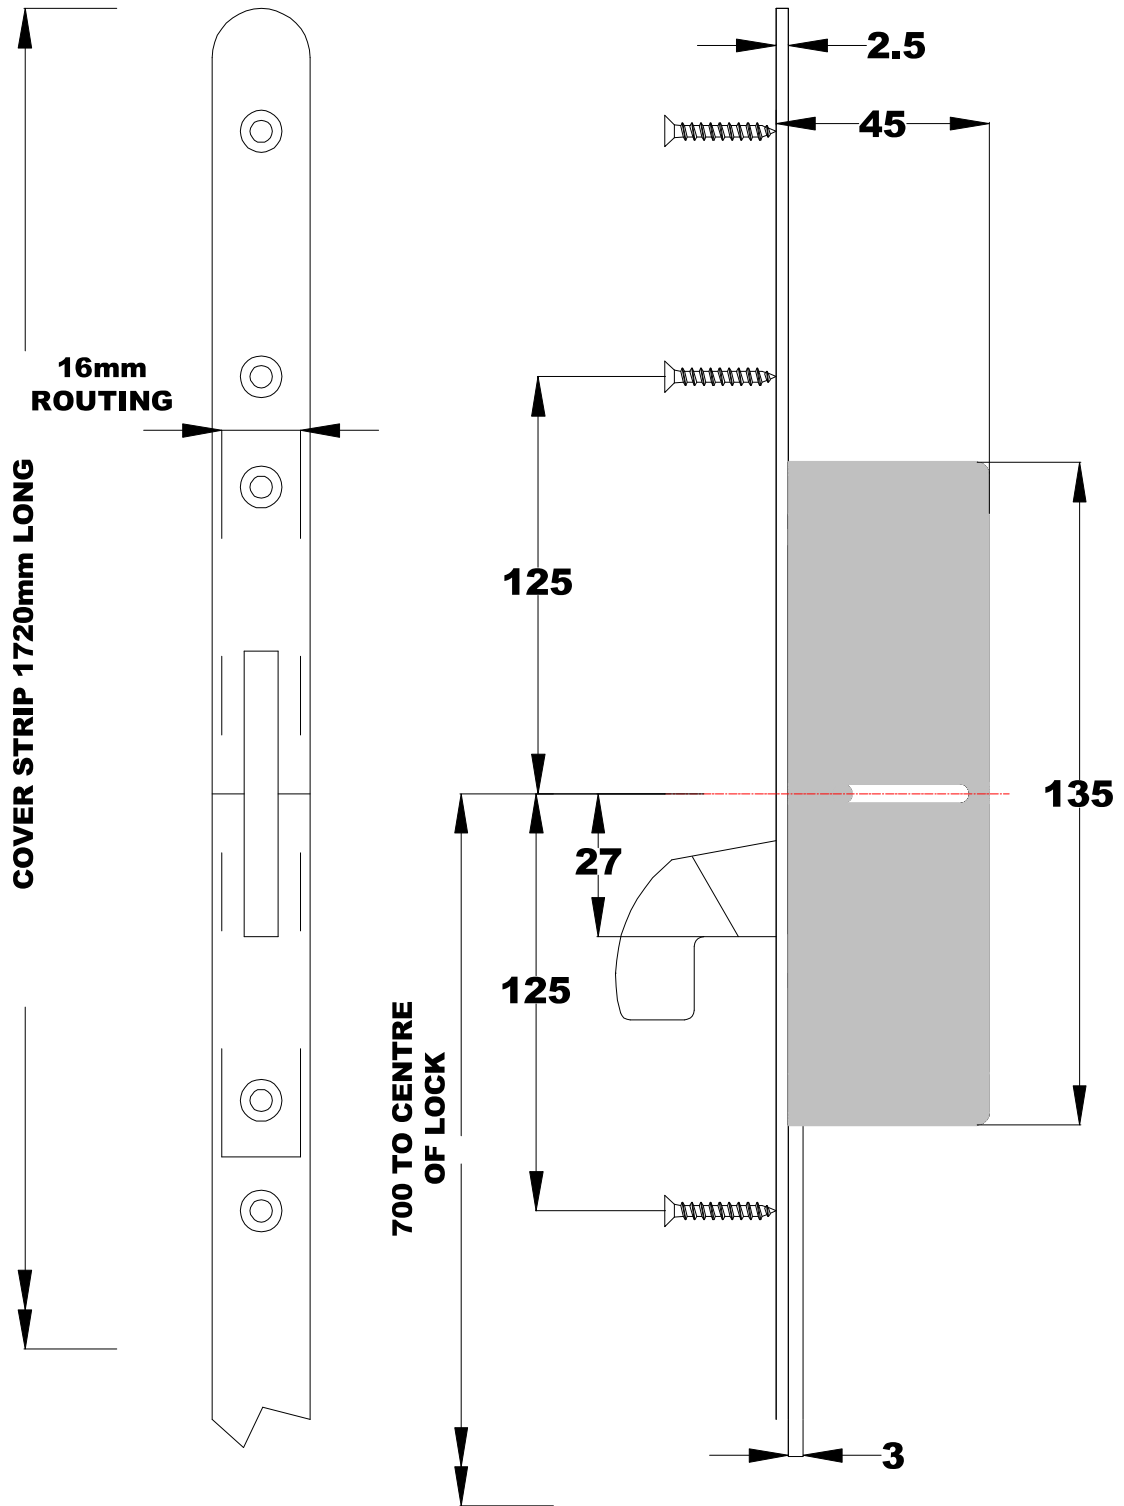

**CRB0031 45mm Backset hooks**

**CRB0032 55mm Backset hooks**

## Crimebeater centre case detail 20mm cover strip

BACKSET			
	35	45	55
<b>A</b>	50	60	70

Crimebeater top / bottom bolt case detail 20mm cover strip

Crimebeater top / bottom hook case detail 20mm cover strip

## Crimebeater centre case preparation 20mm cover strip

Crimebeater top / bottom bolt preparation 20mm cover strip

### BACKSET 533 aluminium cover strip

	35	45	55
<b>A</b>	50	60	70
<b>B</b>	32.5	42.5	52.5