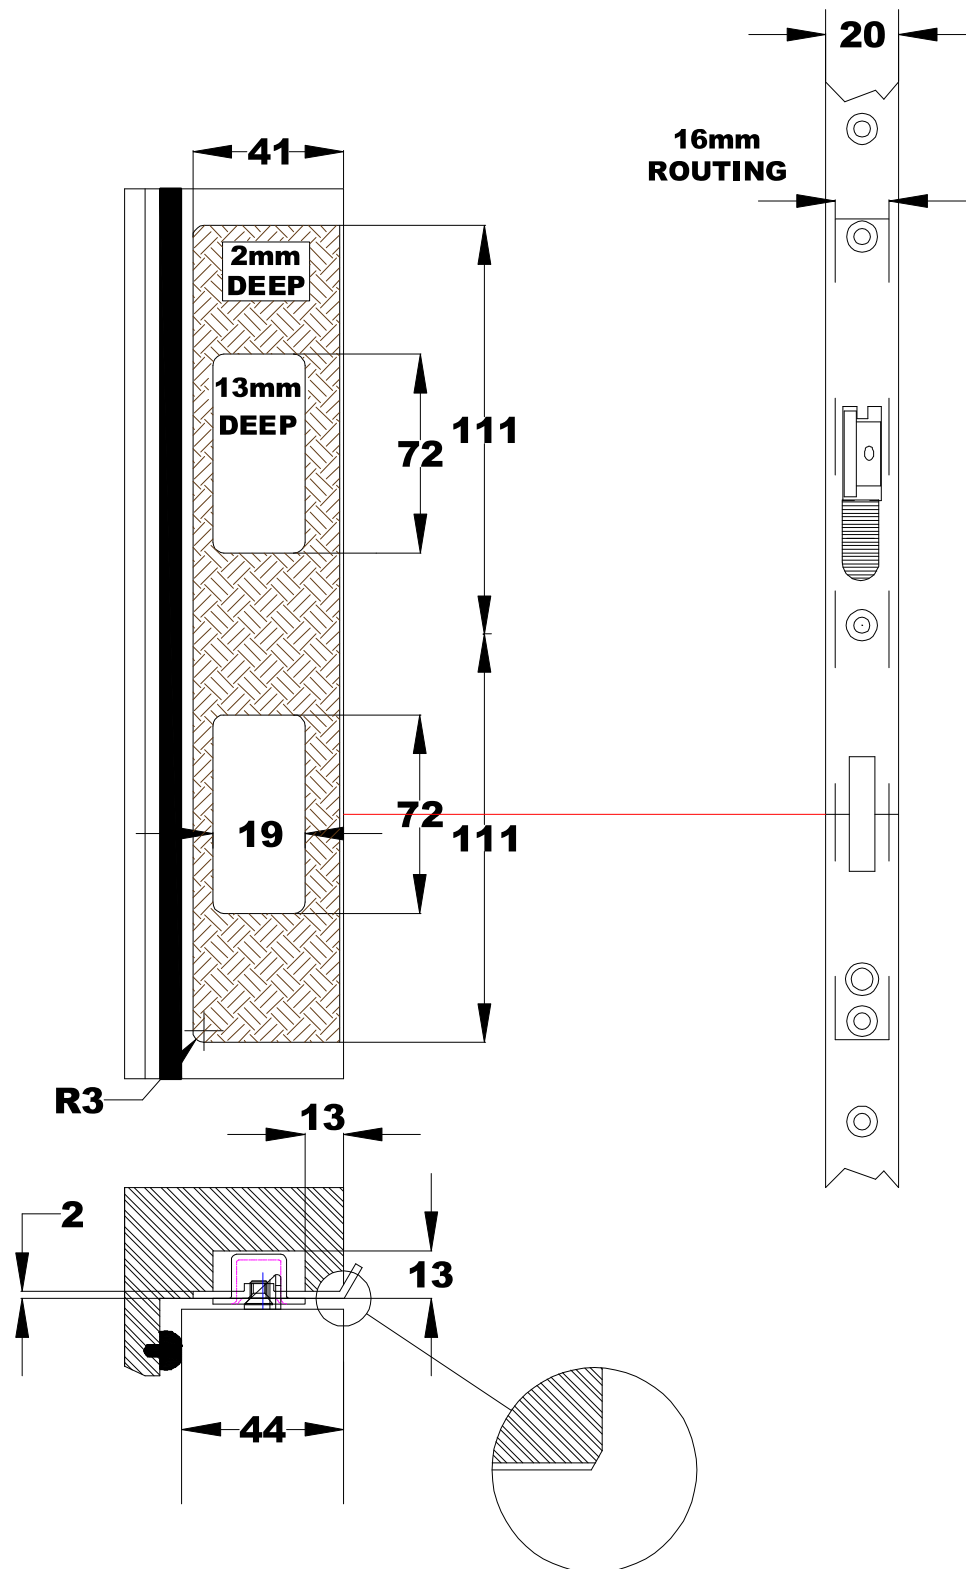

Crimebeater CRB0001-ke centre keep preparation