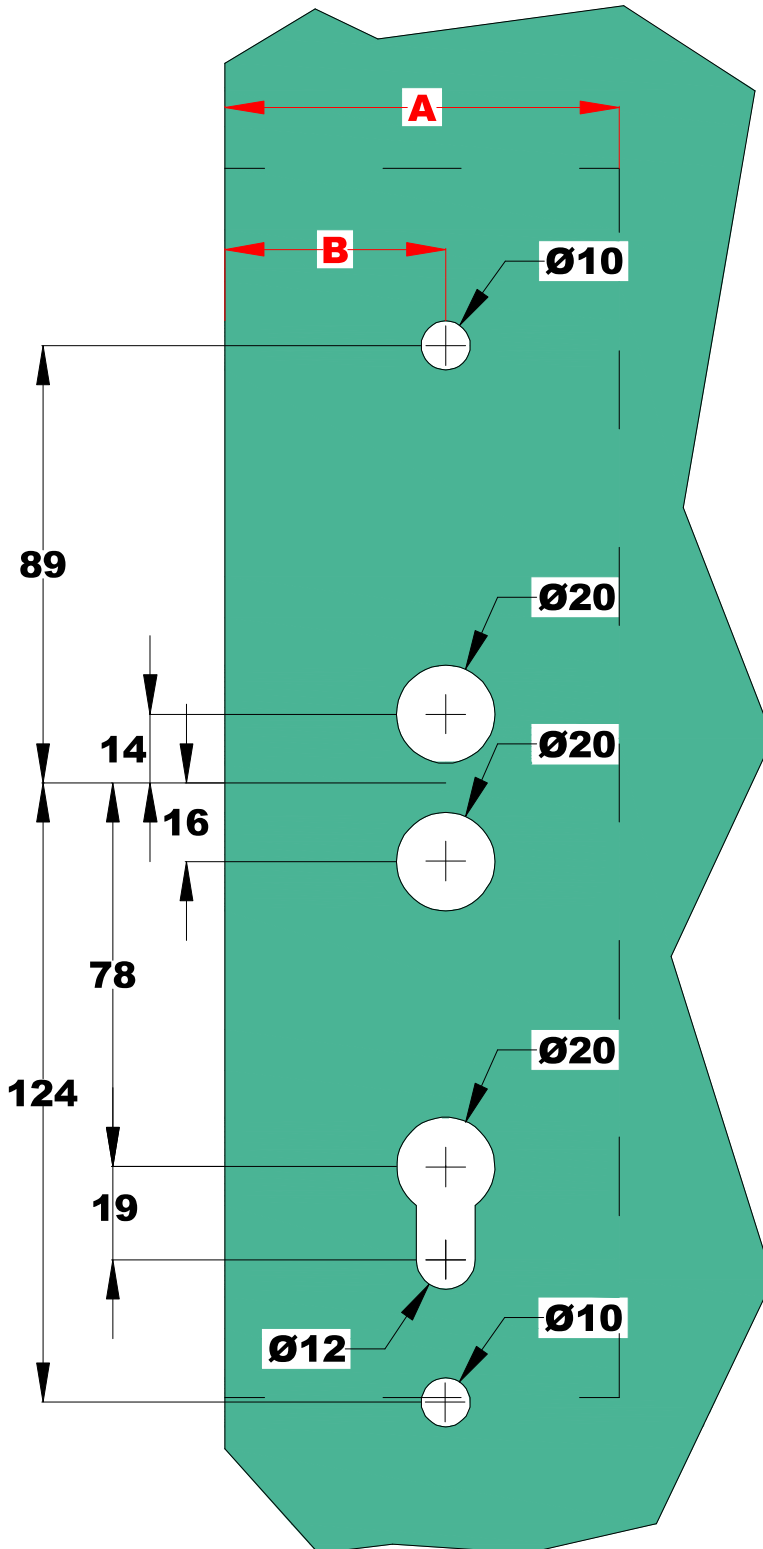

Crimebeater lock range 20mm cover strip

**CRB0001 35mm Backset bolts**

**CRB0002 45mm Backset bolts**

**CRB0003 55mm Backset bolts**

**CRB0004 35mm Backset hooks**

**CRB0005 45mm Backset hooks**

**CRB0006 55mm Backset hooks**

## Crimebeater centre case detail 20mm cover strip

BACKSET			
	35	45	55
<b>A</b>	50	60	70

Crimebeater top / bottom bolt case detail 20mm cover strip

Crimebeater top / bottom hook case detail 20mm cover strip

## Crimebeater centre case preparation 533 Aluminium cover strip

<b>BACKSET</b>			
<b>533 aluminium cover strip</b>			
	35	45	55
<b>A</b>	50	60	70
<b>B</b>	32.5	42.5	52.5

Crimebeater top / bottom bolt preparation 533 aluminium cover strip

### BACKSET 533 aluminium cover strip

	35	45	55
<b>A</b>	50	60	70
<b>B</b>	32.5	42.5	52.5