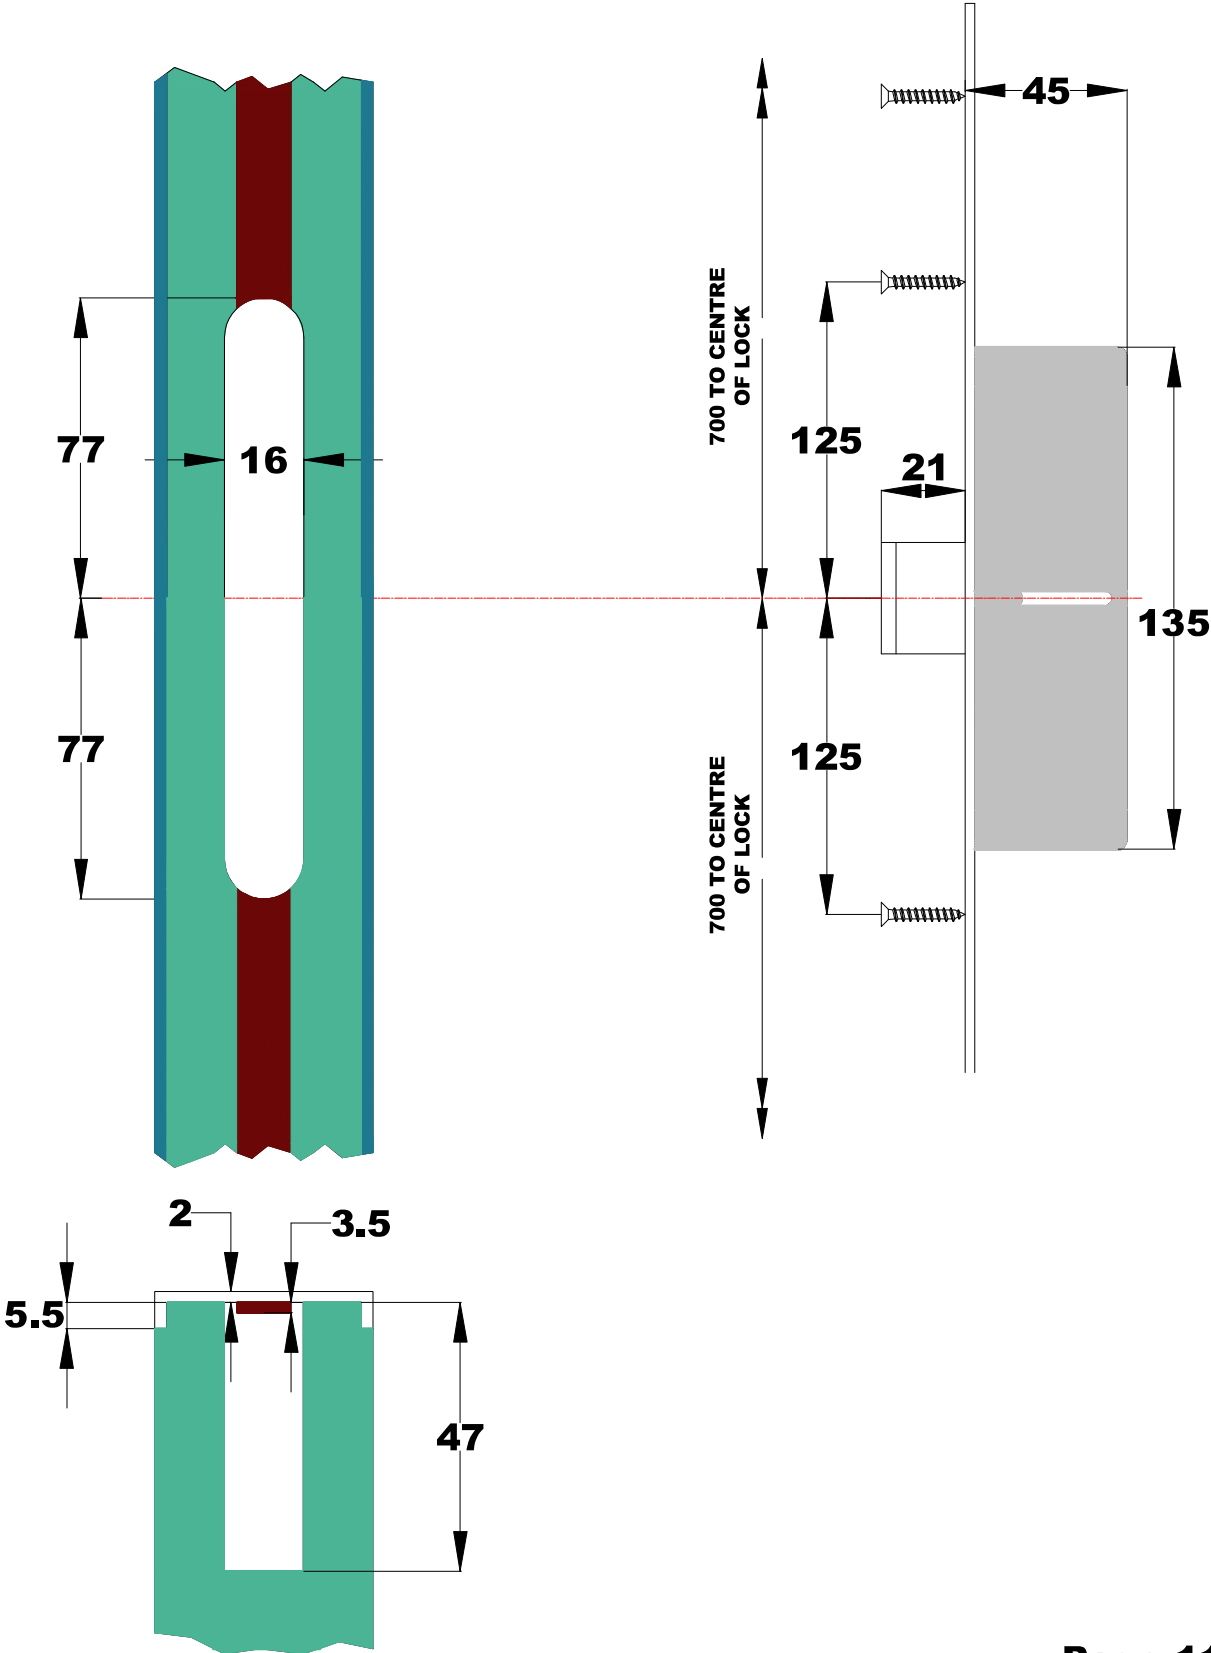

## Crimebeater centre case detail 20mm cover strip

BACKSET			
	35	45	55
<b>A</b>	50	60	70

Crimebeater top / bottom bolt case detail 20mm cover strip

Crimebeater top / bottom hook case detail 20mm cover strip

## Crimebeater centre case preparation 20mm cover strip

Crimebeater top / bottom bolt preparation 20mm cover strip

## Crimebeater centre case preparation 533 Aluminium cover strip

<b>BACKSET</b>			
<b>533 aluminium cover strip</b>			
	35	45	55
<b>A</b>	50	60	70
<b>B</b>	32.5	42.5	52.5

Crimebeater top / bottom bolt preparation 533 aluminium cover strip

### BACKSET 533 aluminium cover strip

	35	45	55
<b>A</b>	50	60	70
<b>B</b>	32.5	42.5	52.5