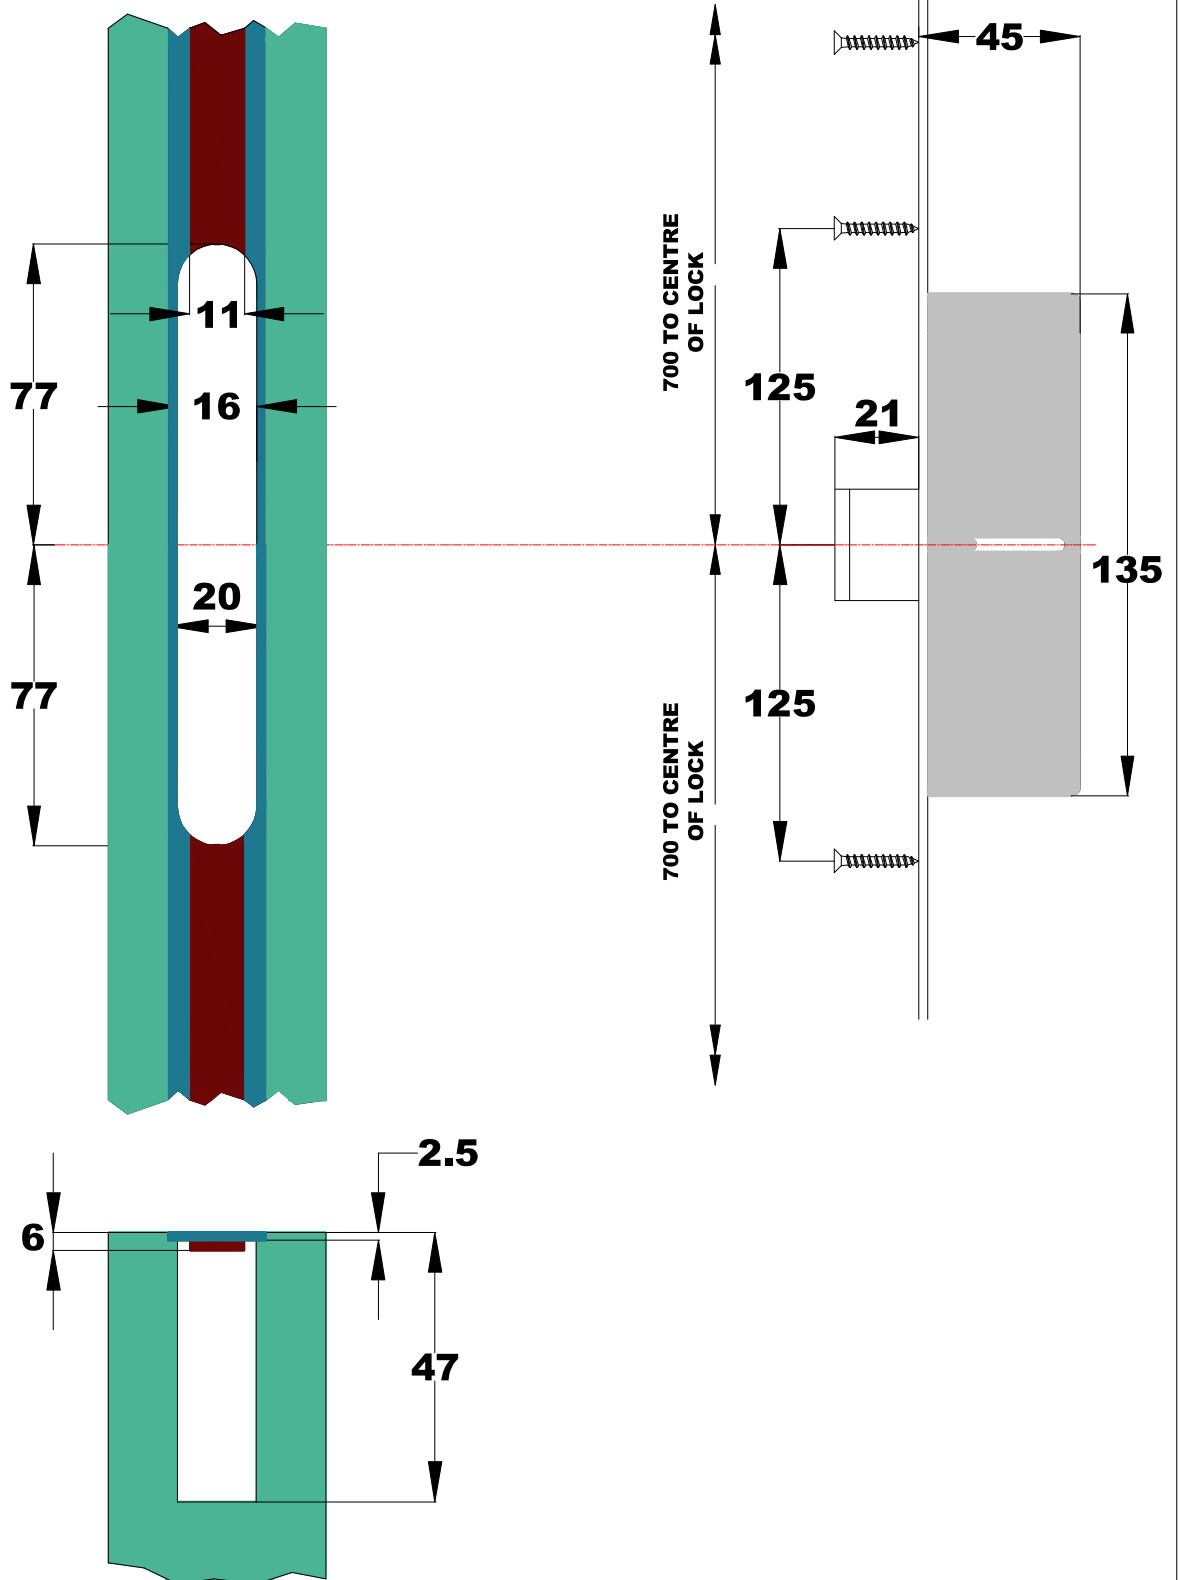

## Crimebeater centre case detail 20mm cover strip

BACKSET			
	35	45	55
<b>A</b>	50	60	70

Crimebeater top / bottom bolt case detail 20mm cover strip

Crimebeater top / bottom hook case detail 20mm cover strip

## Crimebeater centre case preparation 20mm cover strip

Crimebeater top / bottom bolt preparation 20mm cover strip

## Crimebeater centre case preparation 533 Aluminium cover strip

<b>BACKSET</b>			
<b>533 aluminium cover strip</b>			
	35	45	55
<b>A</b>	50	60	70
<b>B</b>	32.5	42.5	52.5

Crimebeater top / bottom bolt preparation 533 aluminium cover strip

### BACKSET 533 aluminium cover strip

	35	45	55
<b>A</b>	50	60	70
<b>B</b>	32.5	42.5	52.5