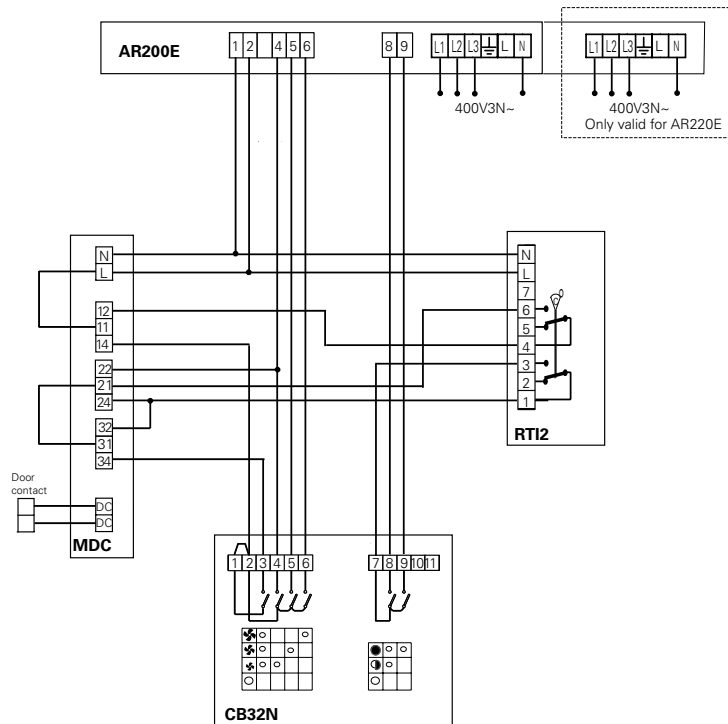

AR200

Wiring diagrams

Control options for electrically heated units

Internal wiring diagram

CB32N,
control box

Wiring diagrams

Control options for electrically heated units

Level 1

Level 2

Wiring diagrams

Control options for water heated units

Level 2