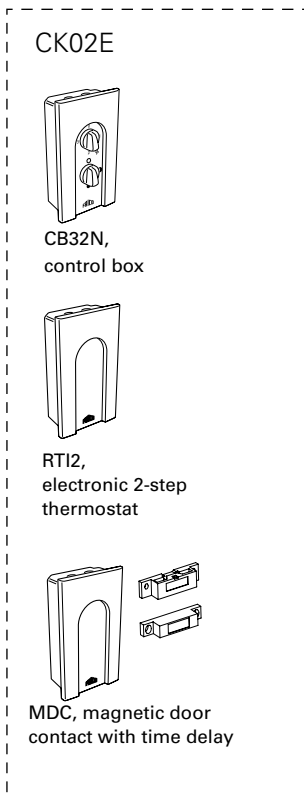

AR200

Wiring diagrams

Control options for electrically heated units

Internal wiring diagram

CB32N,
control box

Wiring diagrams

Control options for electrically heated units

Level 1

Level 2

Wiring diagrams

Control options for water heated units

Level 2