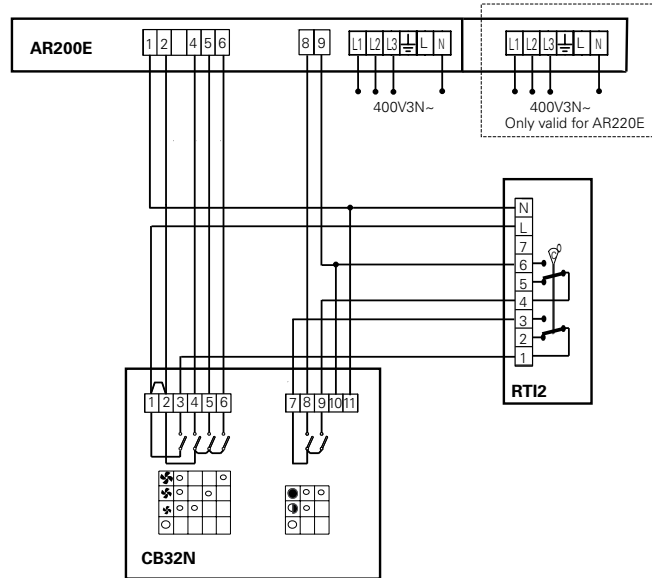

AR200

Wiring diagrams

Control options for electrically heated units

Internal wiring diagram

CB32N,
control box

Wiring diagrams

Control options for electrically heated units

Level 1

Level 2

Wiring diagrams

Control options for water heated units

Level 2