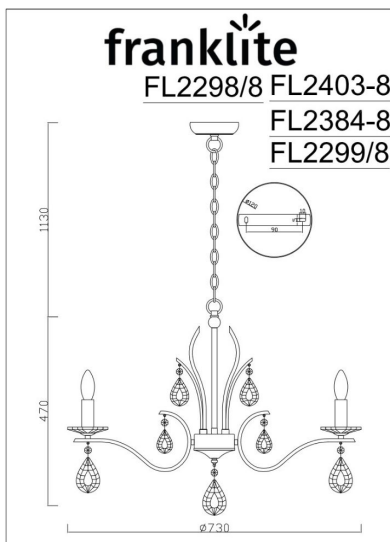

Willow 8 light Fitting

FL2403-8

Product Family

Willow

Finished in chrome adorned with impressive crystal glass drops.

Finish

Chrome

Arrangement

8 Light

Fixure Type

Pendant

Line Drawing Image

Product Specifications

Insulation	: Class 2 - double insulation, no earth
Fire Restriction	: No restriction
IP Rating	: 20
Number of Lamps	: 8
Lamp cap	: E14
Lamp Code	: L305
Lamp Max	: 10 W
Lumens	: 3760
LED K	: 2700
Height	: 530mm
Stock Weight	: 7.90 kg
Diameter	: 700 mm
Min Drop	: 640 mm
Max Drop	: 1650 mm
Dimmable	: Yes