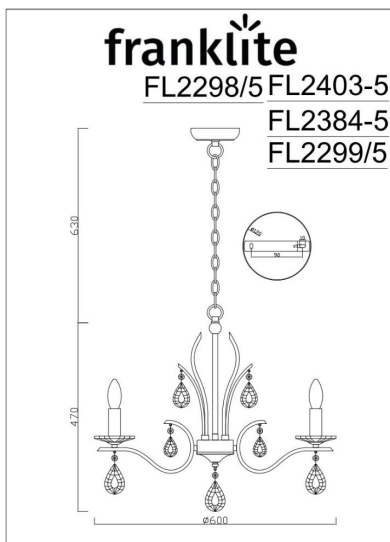

Willow 5 light Fitting

FL2403-5

Product Family

Willow

Finished in chrome adorned with impressive crystal glass drops.

Finish

Chrome

Arrangement

5 Light

Fixure Type

Pendant

Line Drawing Image

Product Specifications

Insulation	: Class 2 - double insulation, no earth
Fire Restriction	: No restriction
IP Rating	: 20
Number of Lamps	: 5
Lamp cap	: E14
Lamp Code	: L305
Lamp Max	: 10 W
Lumens	: 2350
LED K	: 2700
Height	: 530mm
Stock Weight	: 5.50 kg
Diameter	: 600 mm
Min Drop	: 640 mm
Max Drop	: 1080 mm
Dimmable	: Yes