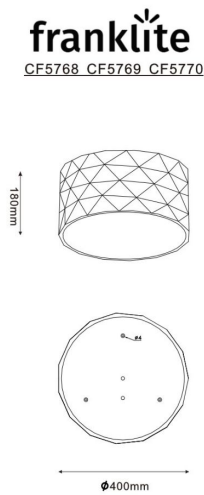

Tangent Flush CeilingFitting

CF5768

Product Family

Tangent

In white metal with an acrylic diffuser at the base.

Finish

White

Arrangement

4 Light

Fixure Type

Ceiling Flush

Line Drawing Image

Product Specifications

Insulation	: Class 1 - single insulation, earthed
Fire Restriction	: No restriction
IP Rating	: 20
Number of Lamps	: 4
Lamp cap	: E27
Lamp Code	: L268
Lamp Max	: 15 W
Lumens	: 3224
LED K	: 2700
Height	: 185mm
Stock Weight	: 3.54 kg
Diameter	: 415 mm
Dimmable	: Yes