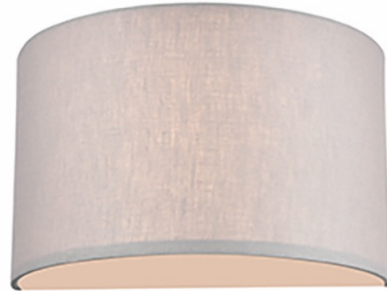

Bracket with Flush Shade

WB141/1189

In a grey linen with top and base cover to diffuse the light.

Finish

Grey

Arrangement

1 Light

Fixure Type

Wall Flush