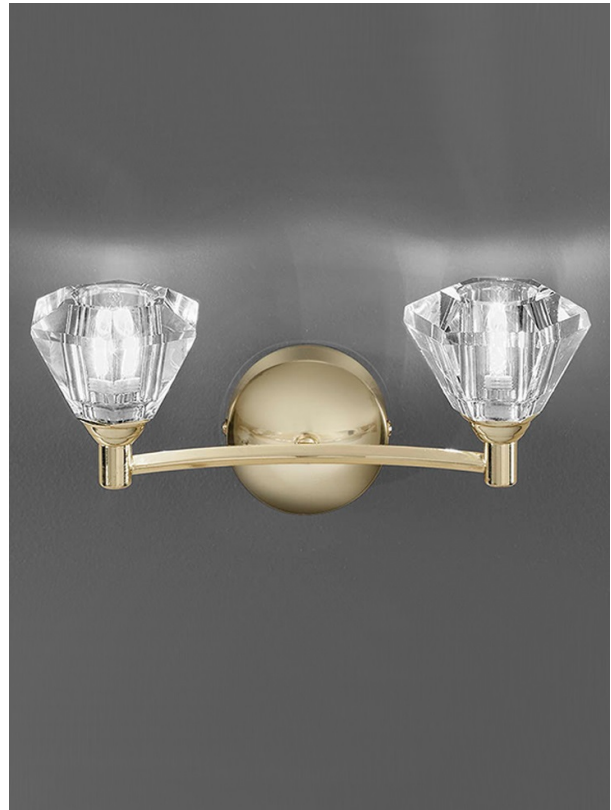

Twista 2 light Wall Bracket

FL2230/2

Product Family

Twista

In brass finish with small clear crystal glasses . Suitable for dimming if used with mains voltage halogen lamps. LED G9 lamps may be used but suitability for dimming will depend on the lamp and switch used.

Finish

Brass

Arrangement

2 Light

Fixure Type

Wall Bracket

Product Specifications

Insulation	: Class 1 - single insulation, earthed
Fire Restriction	: No restriction
IP Rating	: 20
Number of Lamps	: 2
Lamp cap	: G9
Lamp Code	: L308
Lamp Max	: 33 W
Lumens	: 500
LED K	: 3000
Height	: 125mm
Width	: 270mm
Stock Weight	: 1.00 kg
Dimmable	: Yes