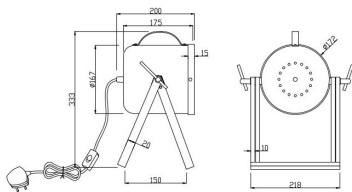

Black / Gold

Arrangement

1 Light

Fixure Type

Table Lamp

Line Drawing Image

franklite
TL513 / TL514

Product Specifications

| | |
|------------------|---|
| Insulation | : Class 2 - double insulation, no earth |
| Fire Restriction | : No restriction |
| IP Rating | : 20 |
| Number of Lamps | : 1 |
| Lamp cap | : E27 |
| Lamp Code | : L268 |
| Lamp Max | : 15 W |
| Lumens | : 806 |
| LED K | : 2700 |
| Width | : 270mm |