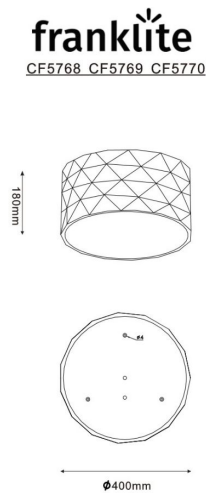

Tangent Flush CeilingFitting

CF5770

Product Family

Tangent

In black brushed gold metal with a gold interior and an acrylic diffuser at the base.

Finish

Black / Gold

Arrangement

4 Light

Fixure Type

Ceiling Flush

Line Drawing Image

Product Specifications

Insulation	: Class 1 - single insulation, earthed
Fire Restriction	: No restriction
IP Rating	: 20
Number of Lamps	: 4
Lamp cap	: E27
Lamp Code	: L268
Lamp Max	: 15 W
Lumens	: 3224
LED K	: 2700
Diameter	: 415 mm
Dimmable	: Yes