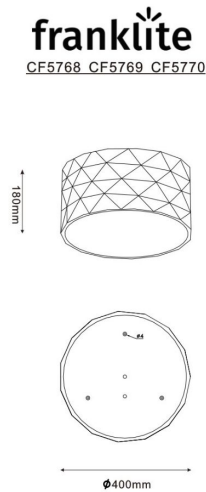

Tangent Flush CeilingFitting`

CF5769

Product Family

Tangent

In rose goldmetal, white inside, with an acrylic diffuser at the base.

Finish

Gold Colour

Arrangement

4 Light

Fixure Type

Ceiling Flush

Line Drawing Image

Product Specifications

Insulation	: Class 1 - single insulation, earthed
Fire Restriction	: No restriction
IP Rating	: 20
Number of Lamps	: 4
Lamp cap	: E27
Lamp Code	: L268
Lamp Max	: 15 W
Lumens	: 3224
LED K	: 2700
Height	: 185mm
Stock Weight	: 3.58 kg
Diameter	: 415 mm
Dimmable	: Yes